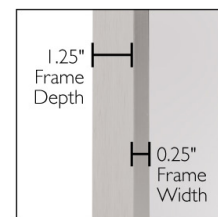

Isla Metal Framed Wall Mirror 30" x 20", 2-Pack
Silver

SPECIFICATIONS

MATERIAL CONSTRUCTION:	Glass	FACE FRAME MATERIAL:	Aluminum
ASSEMBLY REQUIRED:	No	SIDES MATERIAL:	Aluminum
TOOLS NEEDED FOR INSTALLATION:	Screws, Screwdriver	BOTTOM MATERIAL:	Aluminum
ASSEMBLED DIMENSIONS:	30" H x 20" L x 1.25" D	BACK PANEL MATERIAL:	MDF
WEIGHT:	11.38 lbs.	BACK BRACE MATERIAL:	N/A
NUMBER OF DOORS:	0	GLASS STYLE:	Flat Panel
DOOR MATERIAL:	N/A	LIGHTED:	No
NUMBER OF SHELVES:	N/A	POWER SOURCE:	N/A
ADJUSTABLE SHELVES:	N/A	MOUNTING HARDWARE INCLUDED:	Yes
SHELF MAX WEIGHT CAPACITY:	N/A	MOUNTING TYPE:	Wall Mount
SHELF WIDTH:	N/A	QTY OF LAMPS:	N/A
SHELF THICKNESS:	N/A		
SHELF MATERIAL:	N/A		