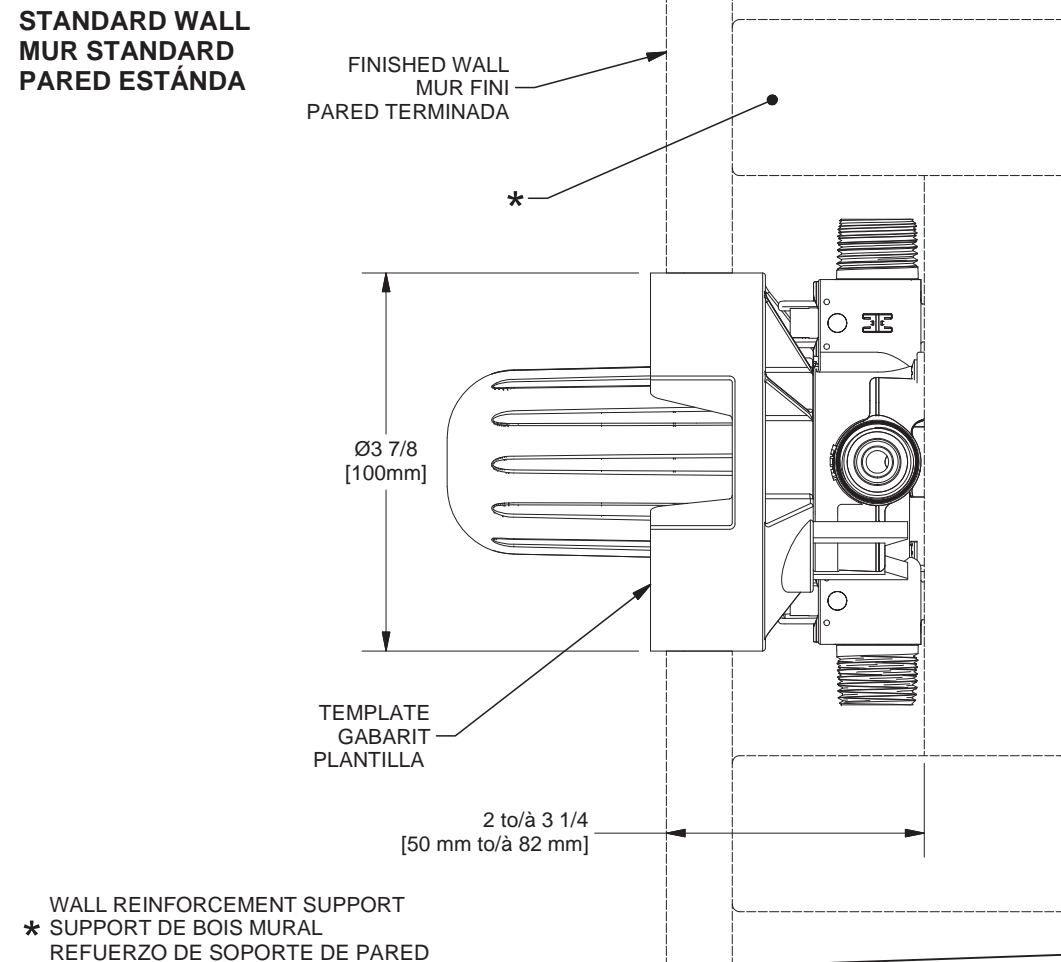

Installation guide / Guide d'installation / Guía de instalación

Before beginning the installation:

Read all instructions.
Purge the water supply system before connecting it to the faucet.

Avant de commencer l'installation: