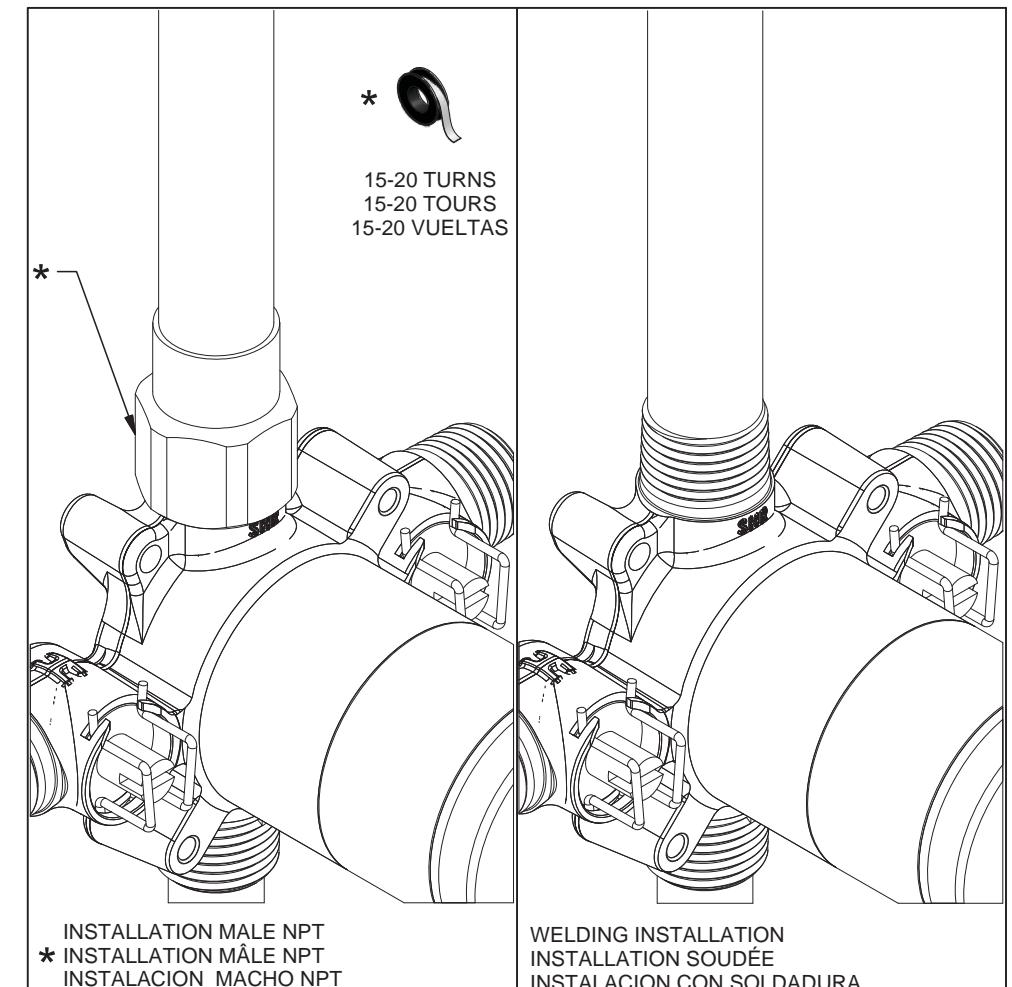

Installation guide / Guide d'installation / Guía de instalación

Before beginning the installation:

Read all instructions.
Purge the water supply system before connecting it to the faucet.

Avant de commencer l'installation: