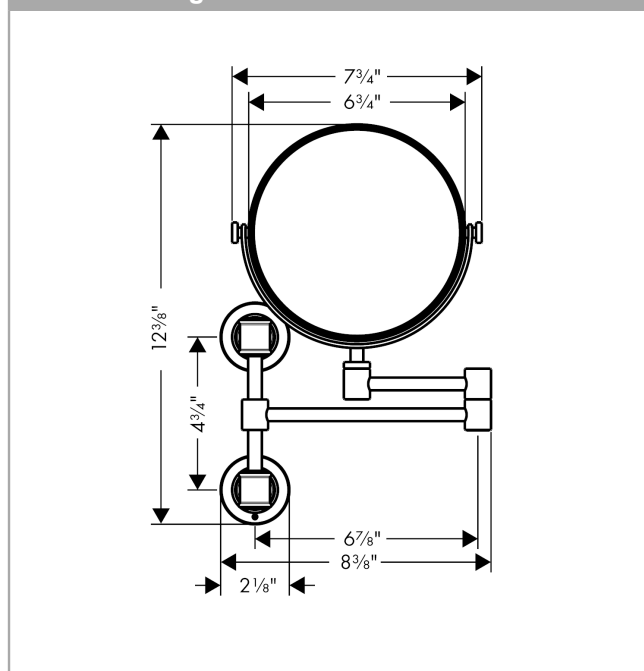

#### Features

- Metal
- Wall-mounted
- Arms swivel independently

### Scale drawing

**AXOR Montreux**  
**Shaving Mirror**  
Finishes : **chrome**    Part no. : **42090000**

## Exploded drawing

Year of production: >04/06

**AXOR Montreux**  
**Shaving Mirror**  
 Finishes : **chrome**    Part no. : **42090000**

## Spare parts list

Year of production: >04/06

Pos.	Description	Part no.	PC	PU
1	mounting set	40915000	0	1
2	support element	96341000	0	1
3	hexagon socket screw M4x10	97661000	0	1
4	pin	97546000	0	1
5	mirror	98729000	0	1