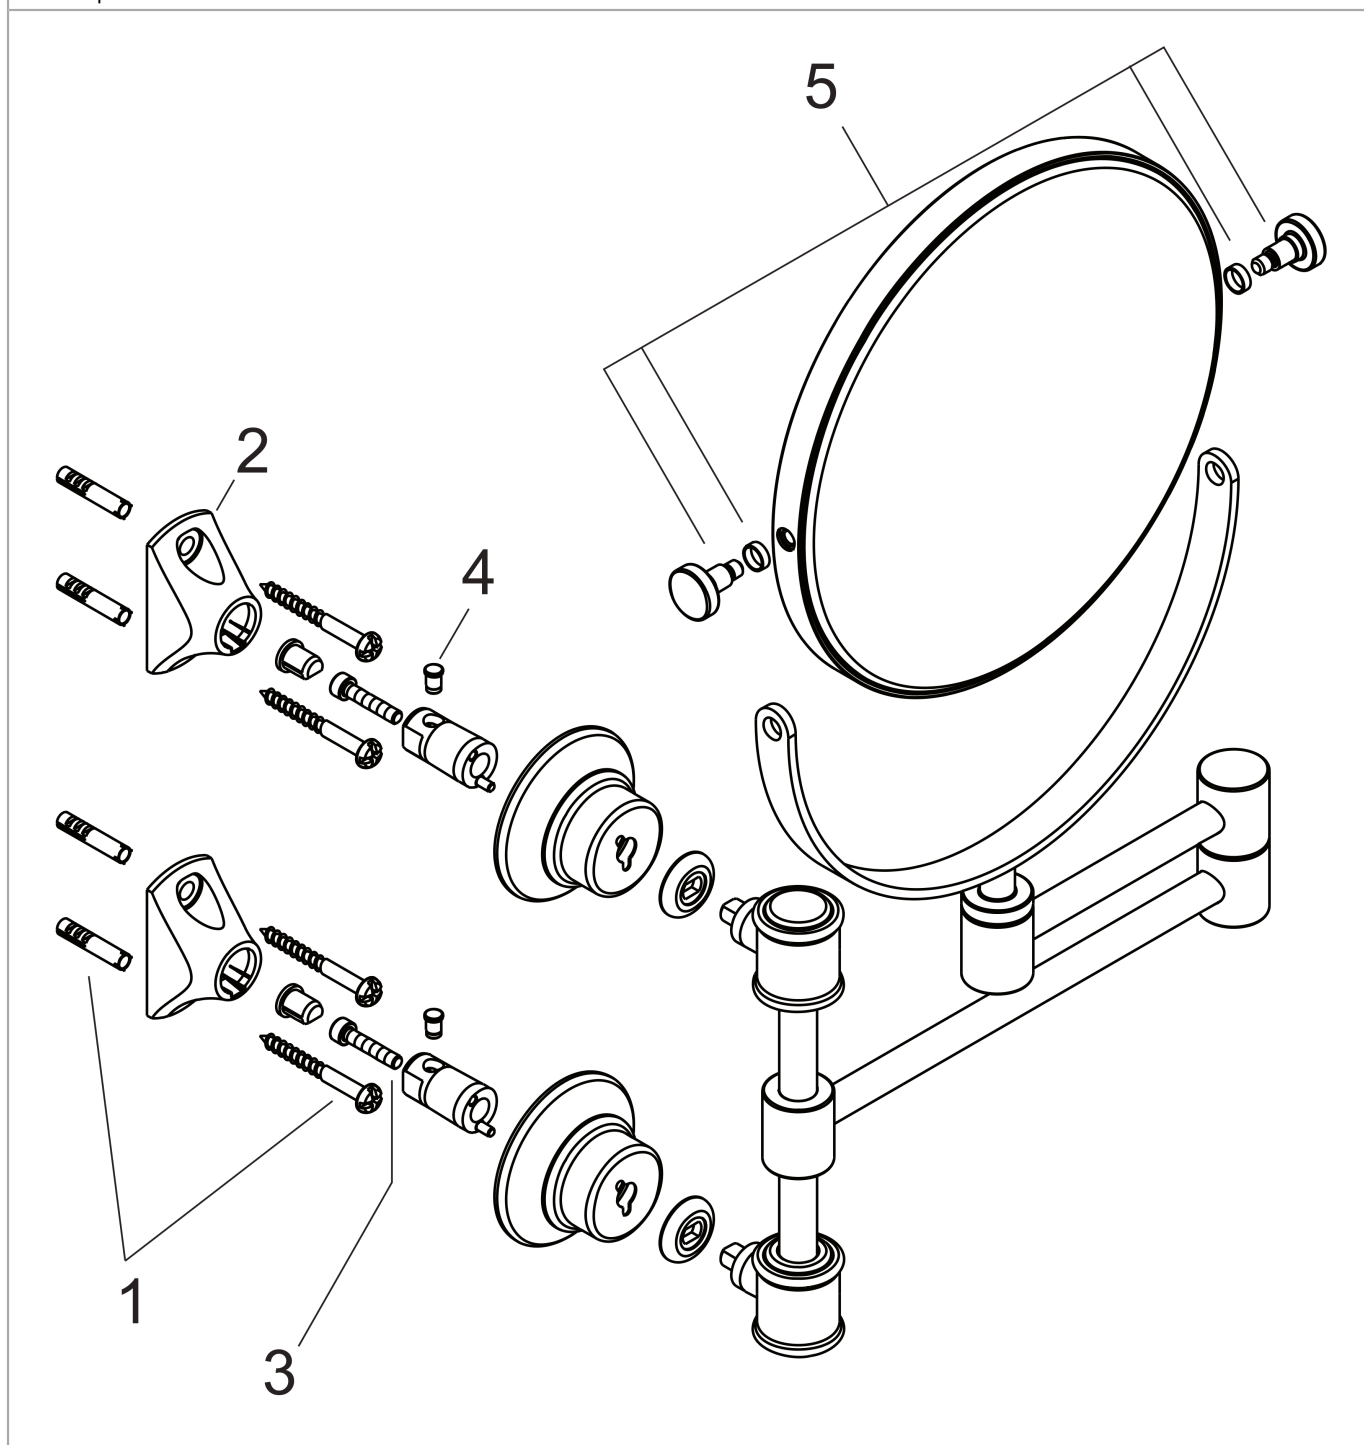

### Product image

### Scale drawing

**AXOR Montreux**  
**Shaving Mirror**  
Finishes : **chrome**    Part no. : **42090000**

## Exploded drawing

Year of production: >04/06

**AXOR Montreux**  
**Shaving Mirror**  
 Finishes : **chrome**    Part no. : **42090000**

## Spare parts list

Year of production: >04/06

Pos.	Description	Part no.	PC	PU
1	mounting set	40915000	0	1
2	support element	96341000	0	1
3	hexagon socket screw M4x10	97661000	0	1
4	pin	97546000	0	1
5	mirror	98729000	0	1