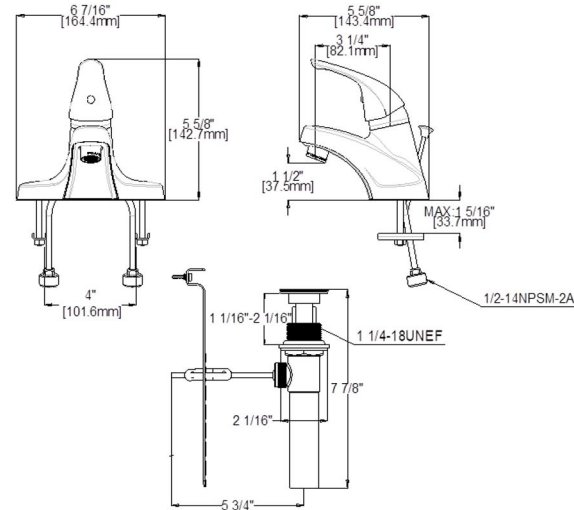

Middleton Single Handle Centerset Bathroom Faucet Satin Nickel

SPECIFICATIONS

MATERIAL:	Zinc	FLOW RATE:	1.2 GPM
HANDLE MATERIAL:	Zinc	LOW FLOW:	Yes
SPOUT MATERIAL:	Zinc	HANDLES - CONFIGURATION:	Single Handle
CARTRIDGE MATERIAL:	Washerless	HANDLE REACH:	3.27"
WATERWAY MATERIAL:	Hybrid	SPRAYER INCLUDED:	No
DRAIN MATERIAL:	Brass	DIMENSIONS WITH DECK PLATE:	6.5" L x 5.8" W x 5.5" D
FAUCET TYPE:	Lav Centerset	WEIGHT WITH DECK PLATE:	2.33 lbs.
MOUNTING TYPE:	Deck Mount	DIMENSIONS W/O DECK PLATE:	6.5" L x 5.8" W x 5.5" D
MOUNTING HOLES:	3	WEIGHT W/O DECK PLATE:	2.33 lbs.
MAX DECK THICKNESS:	1.3"	PVD FINISH:	Yes
DECK PLATE - INCLUDED:	N/A		
SPOUT REACH:	3.68"		
SPOUT HEIGHT:	1.6"		