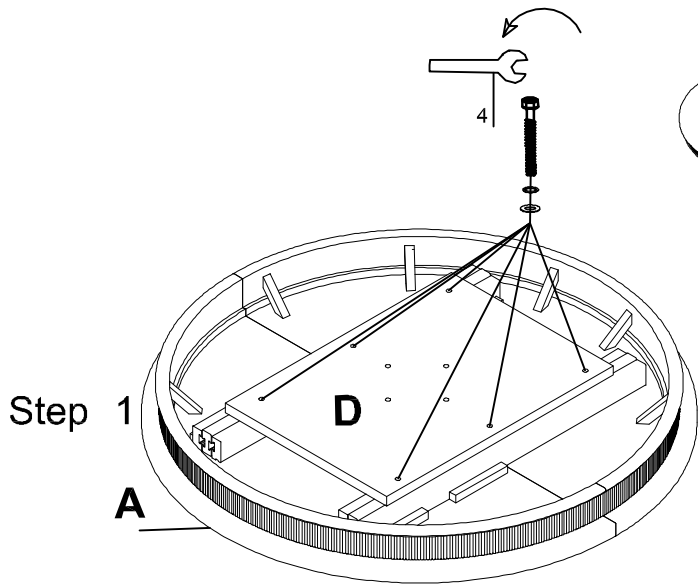

A.R.T. FURNITURE ASSEMBLY INSTRUCTIONS

273225 - 2908 TP

273225 - 2917 BS

Palisade - Round Dining Table

Thank you for purchasing this quality product from A.R.T. Furniture. Be sure to check all packing material for parts which may have come loose inside the carton during shipment. Identify and count all parts and compare with the parts list below.

Note: Some furniture is heavy, it is recommended that two people assembly this item to avoid injury or damage.

No.	Hardware List		Qt.
1		$\frac{5}{16}$" x $2\frac{1}{4}$" Bolt	4
2		$\frac{5}{16}$" Lock Washer	4
3		$\frac{5}{16}$" Flat Washer	4
4		12mm Wrench	1

No.	PARTS LIST		Qt.
A		Table Top	1
B		Table leaf	1
C		Pedestal	1
D		Mounting Plate	1
E		Leaf Bag	1