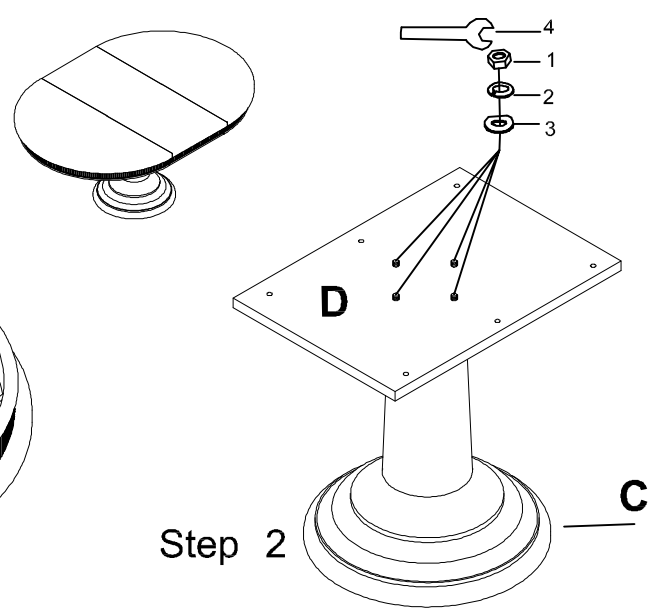

A.R.T. FURNITURE ASSEMBLY INSTRUCTIONS

273225 - 2908 TP

273225 - 2917 BS

Palisade - Round Dining Table

Thank you for purchasing this quality product from A.R.T. Furniture. Be sure to check all packing material for parts which may have come loose inside the carton during shipment. Identify and count all parts and compare with the parts list below.

Note: Some furniture is heavy, it is recommended that two people assembly this item to avoid injury or damage.

No.	Hardware List		Qt.
1		$\frac{5}{16}$ " x $2\frac{1}{4}$ " Bolt	4
2		$\frac{5}{16}$ " Lock Washer	4
3		$\frac{5}{16}$ " Flat Washer	4
4		12mm Wrench	1

No.	PARTS LIST		Qt.
A		Table Top	1
B		Table leaf	1
C		Pedestal	1
D		Mounting Plate	1
E		Leaf Bag	1