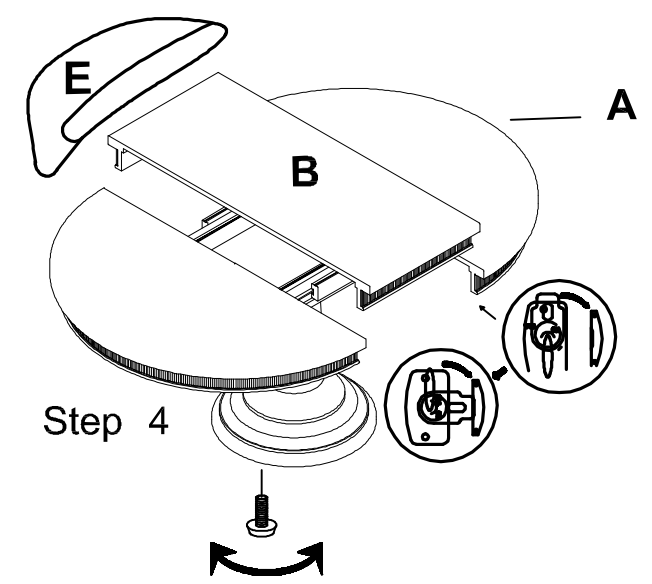

A.R.T. FURNITURE ASSEMBLY INSTRUCTIONS

273225 - 2908 TP

273225 - 2917 BS

Palisade - Round Dining Table

Thank you for purchasing this quality product from A.R.T. Furniture. Be sure to check all packing material for parts which may have come loose inside the carton during shipment. Identify and count all parts and compare with the parts list below.

Note: Some furniture is heavy, it is recommended that two people assembly this item to avoid injury or damage.

No.	Hardware List		Qt.
1		$\frac{5}{16}$ " x $2\frac{1}{4}$ " Bolt	4
2		$\frac{5}{16}$ " Lock Washer	4
3		$\frac{5}{16}$ " Flat Washer	4
4		12mm Wrench	1

No.	PARTS LIST		Qt.
A		Table Top	1
B		Table leaf	1
C		Pedestal	1
D		Mounting Plate	1
E		Leaf Bag	1