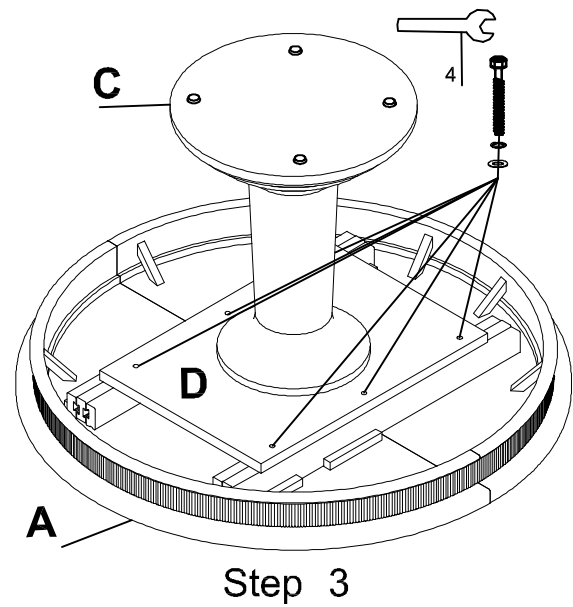

A.R.T. FURNITURE ASSEMBLY INSTRUCTIONS

273225 - 2908 TP

273225 - 2917 BS

Palisade - Round Dining Table

Thank you for purchasing this quality product from A.R.T. Furniture. Be sure to check all packing material for parts which may have come loose inside the carton during shipment. Identify and count all parts and compare with the parts list below.

Note: Some furniture is heavy, it is recommended that two people assembly this item to avoid injury or damage.

No.	Hardware List		Qt.
1		$\frac{5}{16}$" x $2\frac{1}{4}$" Bolt	4
2		$\frac{5}{16}$" Lock Washer	4
3		$\frac{5}{16}$" Flat Washer	4
4		12mm Wrench	1

No.	PARTS LIST		Qt.
A		Table Top	1
B		Table leaf	1
C		Pedestal	1
D		Mounting Plate	1
E		Leaf Bag	1