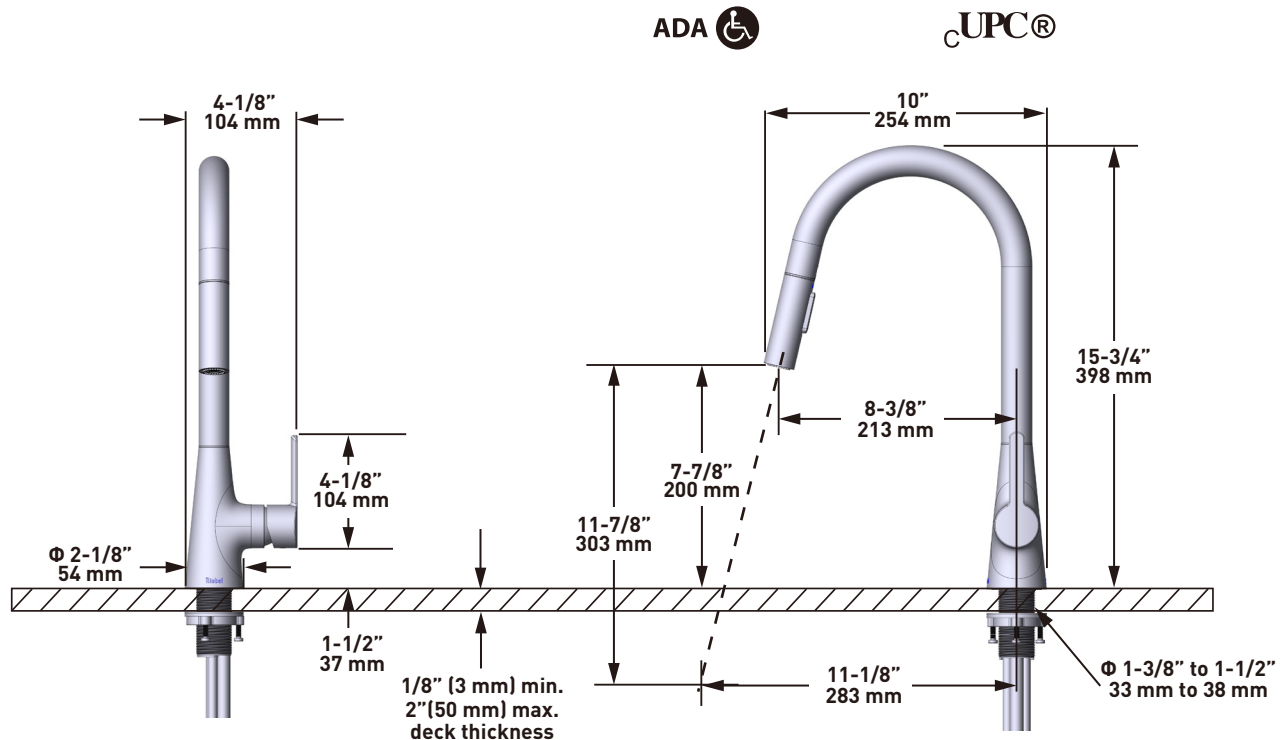

For warranty or additional information, contact:

ONTARIO / WESTERN CANADA
ONTARIO / QUÉBEC / MARITIMES
ONTARIO / CANADA OCCIDENTAL
riobelpro.ca/en/contact
1-800-287-5354

QUEBEC / MARITIMES
QUÉBEC / MARITIMES
QUEBEC / MARITIMES
riobelpro.ca/fr/contact
1-866-473-8442