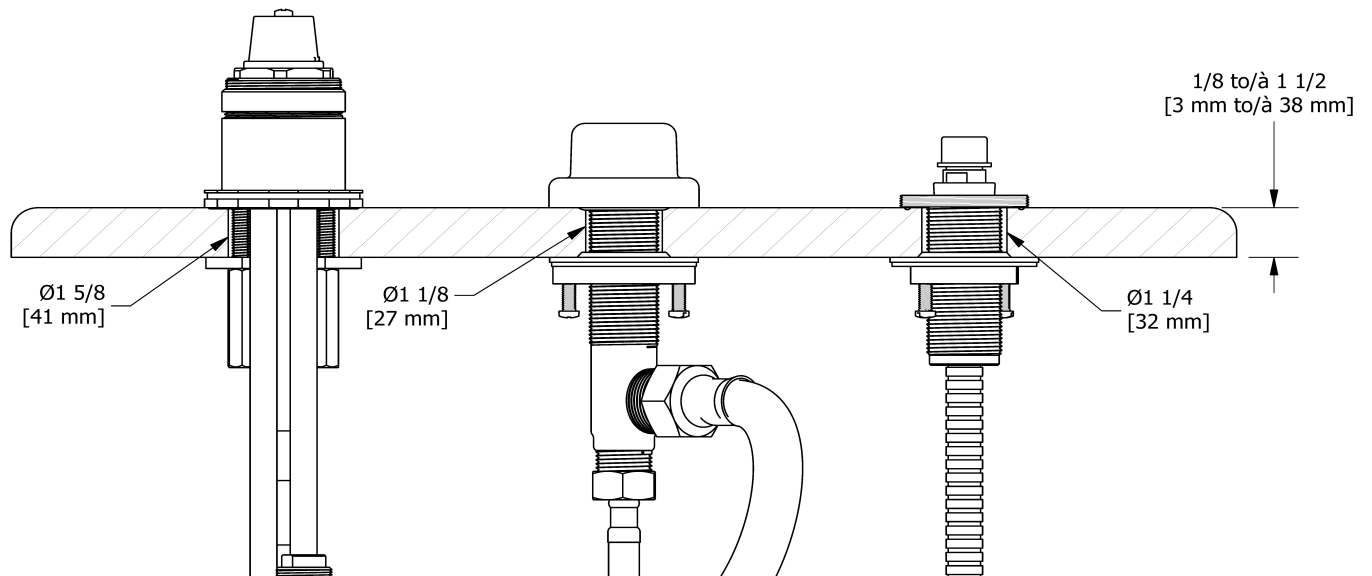

Sizes, models and finishes may differ from those presented.

Warranty

This **Riobel PRO** product you have purchased carries a Limited LIFETIME warranty on their cartridge. All working parts and finishes are guaranteed for a period of five (5) years from the initial purchase date against all manufacturing defects. All electric and/or electronic parts are covered by a 5-years limited warranty. The warranty offered on our products will be honored only if the installation is performed by a certified master plumber.

Customer Service

Ontario, West Canada : 888-287-5354 Quebec, Maritimes, United States : 866-473-8442

2020.11.06