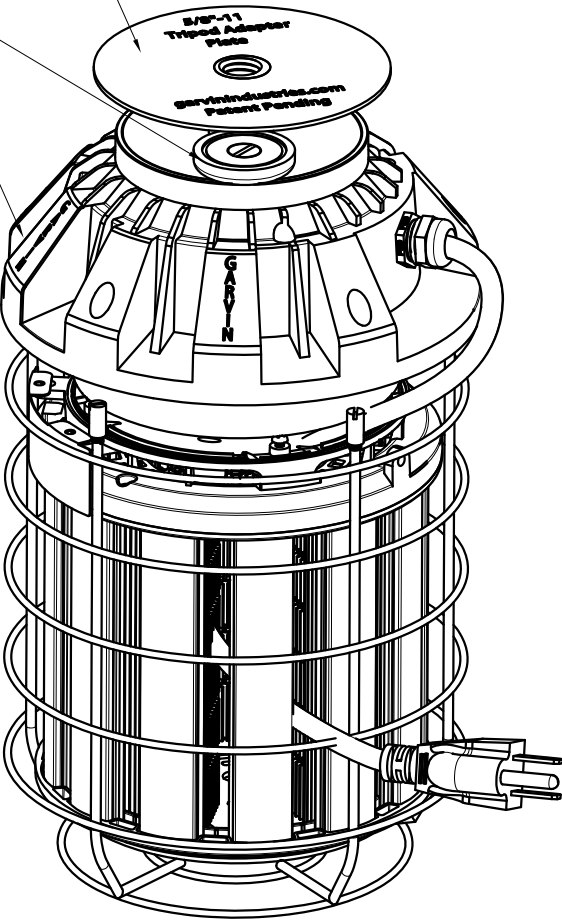

SIDES	BOTTOM
1pcs 100W Multi-Purpose LED Work Light	
1pcs Adapter, Material:Steel-0.0625"-G60 Galvanized	
1pcs Hook	
2pcs Magnet	
5pcs Dust Sleeve	

100W Multi-Purpose LED Work Light

1/4-20 thread stud hook

Adapter  
2pcs Magnet

This data sheet is for reference only .GARVIN INDUSTRIES reserves the right to make changes to the design without prior notice.

DESCRIPTION
TRADE REFERENCE TERMS

STANDARD PACKING
2 PCS

<b>GARVIN INDUSTRIES</b>		
TITLE		
SIZE	DWG NO.	REV
A4	TLU-100	
DATA SHEET		