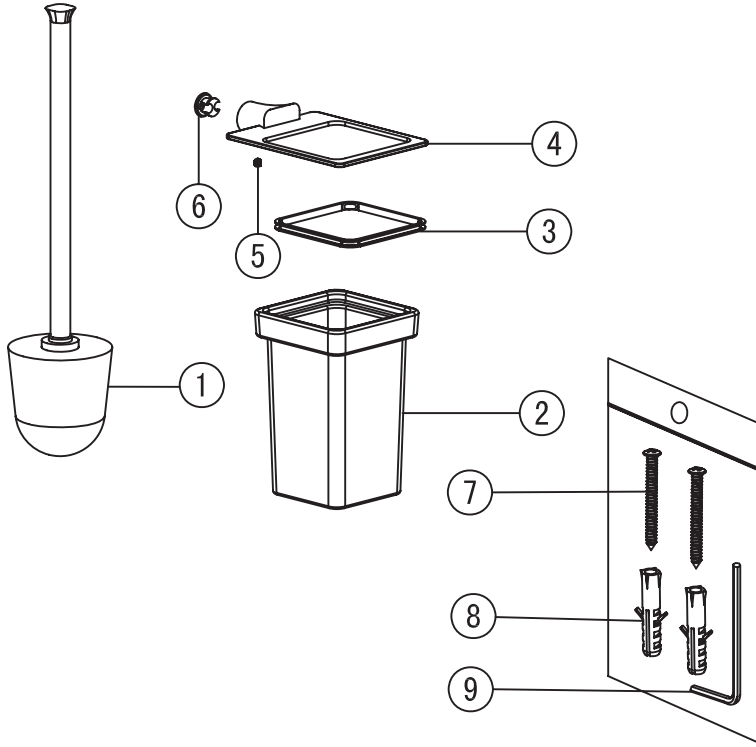

ANZZI™

AC-AZ055

Have questions? Call us at 1-844-44-ANZZI or visit us at www.ANZZI.com.

Code	The Accessory List	Quantity
1	Toilet brush	1
2	Toilet brush cup	1
3	Washer	1
4	Cup holder	1
5	Screw	1
6	Fixing base	1
7	Screw	2
8	Plastic insert	2
9	Allen key	1