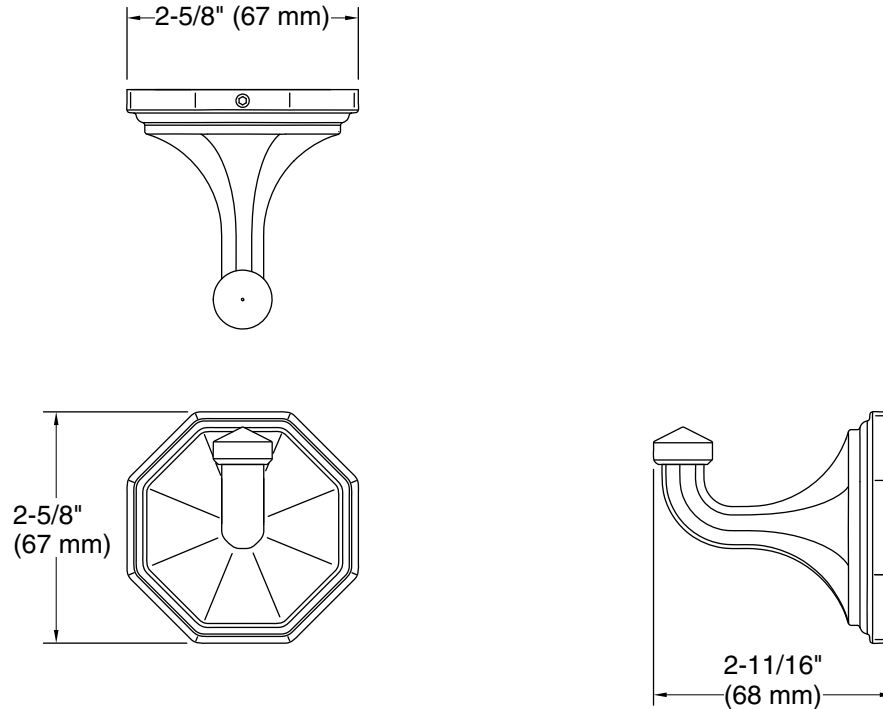

Features

- High-quality solid-brass construction for durability and reliability

Installation

- Includes hex wrench for installation

Recommended Products/Accessories

- P31002-00 Towel Bar, 18"
- P21542-00 Multifunction Showerhead with Arm
- P22729-00 Bath Faucet, Less Handshower
- P50202-W Freestanding Claw Foot Bathtub with White Exterior

Technical Information

All product dimensions are nominal.

Material: Brass

Notes

Install this product according to the installation instructions.

CAUTION: Risk of personal injury. Do not install these products in any area where they are likely to be used inadvertently as a grab bar or support bar. These products are not designed or intended for use as a grab bar or support bar.