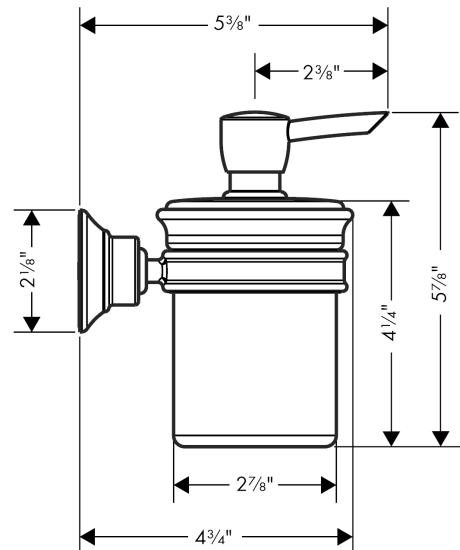

## AXOR Montreux Soap Dispenser

Finishes : **brushed nickel**    Part no. : **42019820**

### Description

#### Features

- Metal, Porcelain
- 10 oz capacity

### Scale drawing

**AXOR Montreux  
Soap Dispenser**

Finishes : **brushed nickel**    Part no. : **42019820**

**Exploded drawing**

Year of production: >05/06

**AXOR Montreux  
Soap Dispenser**

Finishes : **brushed nickel**    Part no. : **42019820**