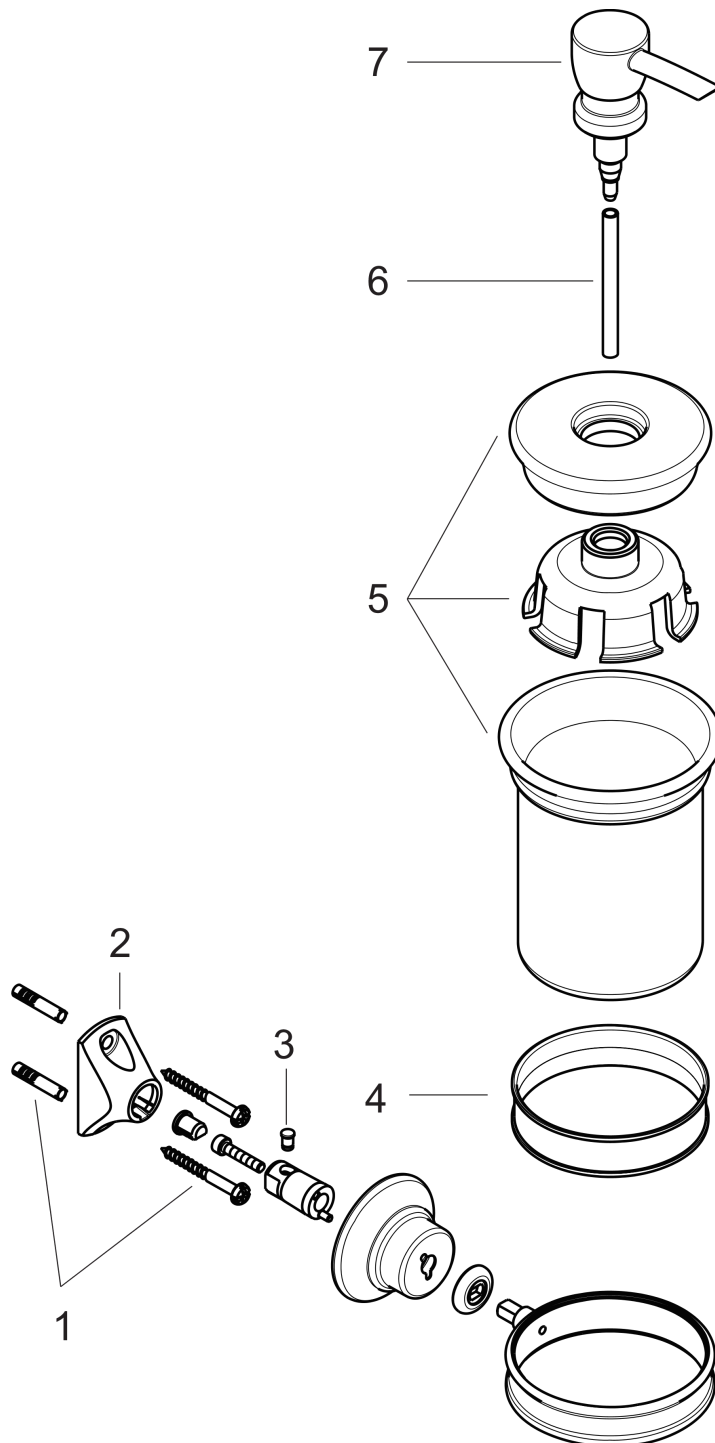

## AXOR Montreux Soap Dispenser

Finishes : **brushed nickel**    Part no. : **42019820**

### Product image

### Scale drawing

**AXOR Montreux  
Soap Dispenser**

Finishes : **brushed nickel**    Part no. : **42019820**

**Exploded drawing**

Year of production: >05/06

**AXOR Montreux  
Soap Dispenser**

Finishes : **brushed nickel**    Part no. : **42019820**

## Spare parts list

Year of production: >05/06

Pos.	Description	Part no.	PC	PU
1	mounting set	40915000	0	1
2	support element	96341000	0	1
3	pin	97546000	0	1
4	plastic ring	98726000	0	1
5	cup	95353000	0	1
6	pipe	97365000	0	1
7	pump	98515820	0	1