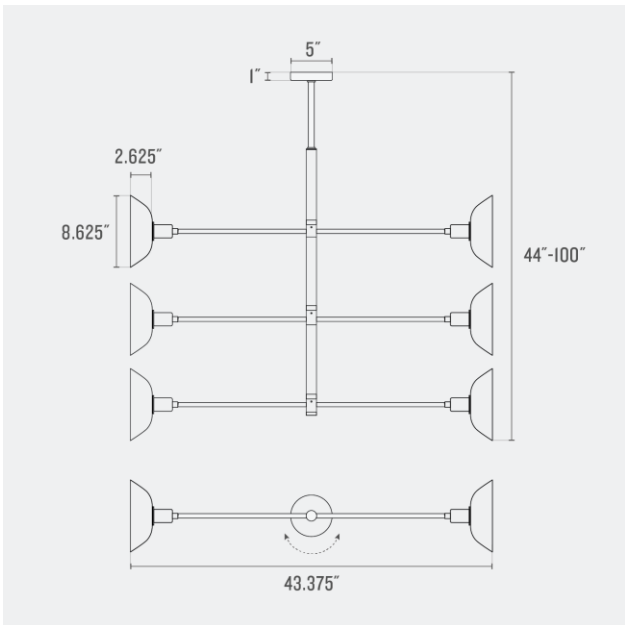

Voltage: 120/220 V

Location Rating: Damp

Dimensions:

Choice Of Length: 44" - 100"

Overall: 43.375" W X 8.625" D

Shade: 2.625" H X 8.625" W X 8.625" D

Canopy: 1" H X 5" W X 5" D

Materials: Brass / Glass

Details:

- Tiers rotate 330 degrees.
- Includes set screws to lock tiers in place.
- Vaulted option adds 2.6875" to the selected length.

One year guarantee

Finish Options

True Black
(TB)

Natural Brass
(NB)