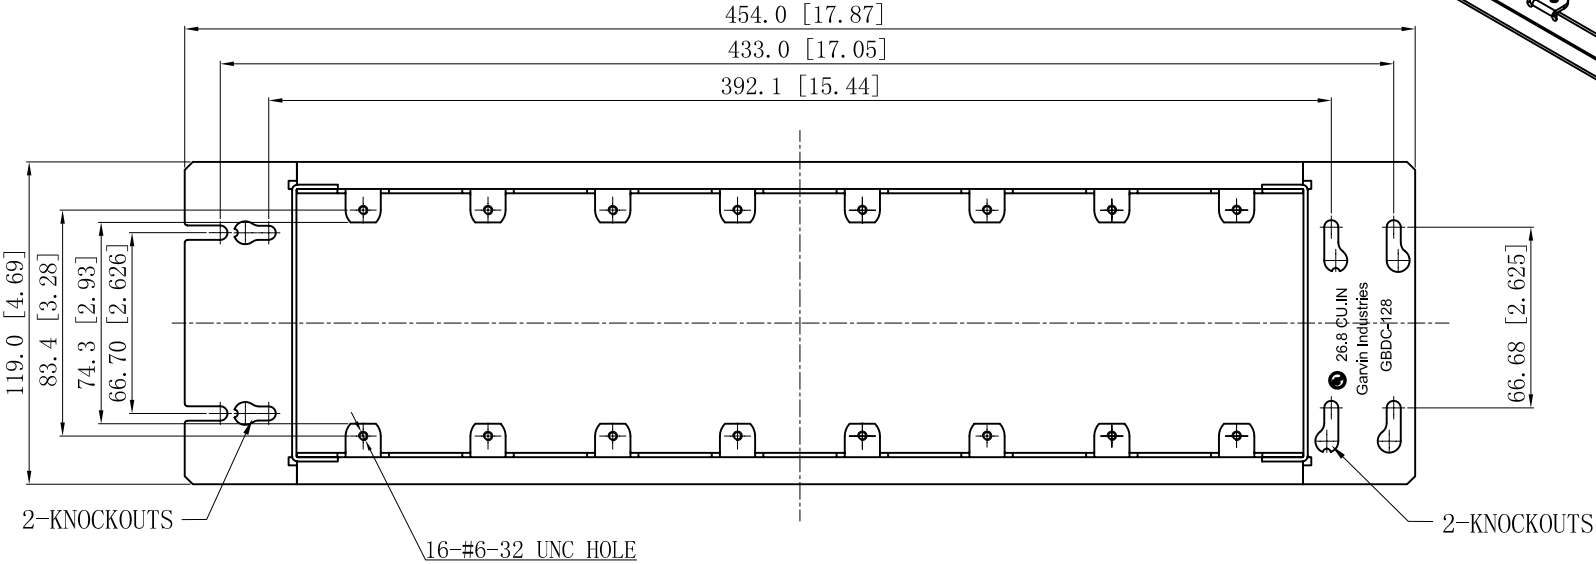

SIDES	BOTTOM
Material: Steel-0.0625"-G60 Galvanized	

This data sheet is for reference only .GARVIN INDUSTRIES reserves the right to make changes to the design without prior notice.

DESCRIPTION
TRADE REFERENCE TERMS

STANDARD PACKING
5 PCS

<b>GARVIN INDUSTRIES</b>	
TITLE 1/2"RAISED MULTI-GANG DEVICE COVERS	
SIZE A4	DWG NO. GBDC-128
DATA SHEET	
REV D	