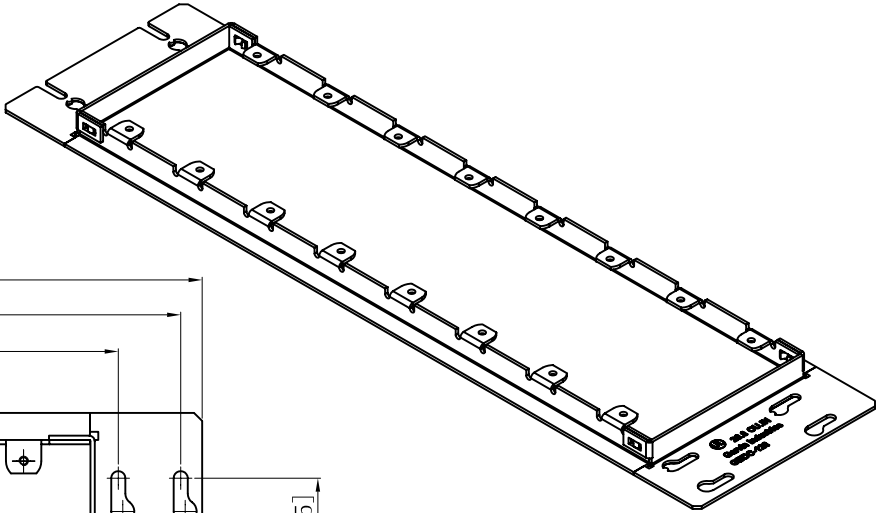

SIDES	BOTTOM
Material: Steel-0.0625"-G60 Galvanized	

This data sheet is for reference only .GARVIN INDUSTRIES reserves the right to make changes to the design without prior notice.

DESCRIPTION
TRADE REFERENCE TERMS

STANDARD PACKING
5 PCS

<b>GARVIN INDUSTRIES</b>	
TITLE 1/2"RAISED MULTI-GANG DEVICE COVERS	
SIZE A4	DWG NO. GBDC-128
DATA SHEET	
REV D	