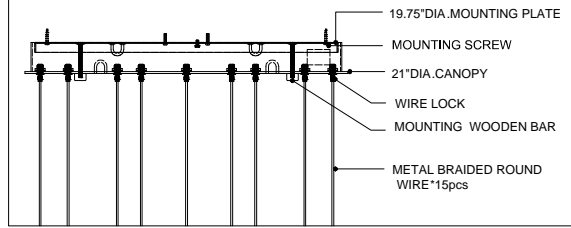

21"DIA*2.5"H.CANOPY
 19.75"DIA*0.75"H. MOUNTING
 PLATE COVER
 4"DIA*10"H SHADE

TOP VIEW

CANOPY DETAIL

FRONT VIEW