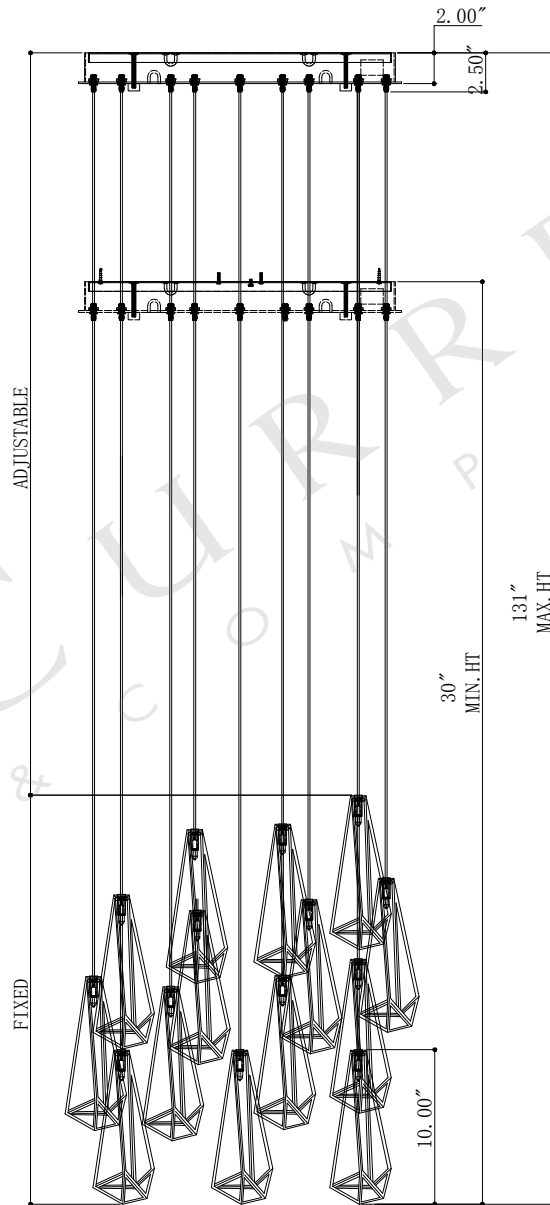

21"DIA*2.5"H.CANOPY
 19.75"DIA*0.75"H. MOUNTING
 PLATE COVER
 4"DIA*10"H SHADE

TOP VIEW

CANOPY DETAIL

FRONT VIEW