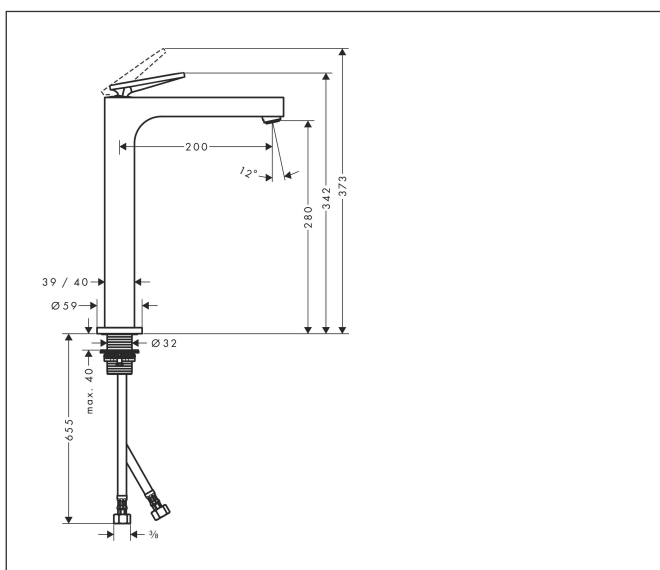

Brand AXOR
 Art. Name **AXOR Citterio** Single-Hole Faucet 280 with Pop-Up Drain, 1.2 GPM
 Art. Nr. 39021341
 Surface brushed black chrome
 Pos. 1

Product Picture

Features

- Consists of: Single-handle faucet, Pop-up assembly
- Spray modes: Aerated spray
- Flow: 1.2 GPM (4.5 L/Min)
- Ceramic cartridge
- non-closing flush grated valve

Drawing

Technology