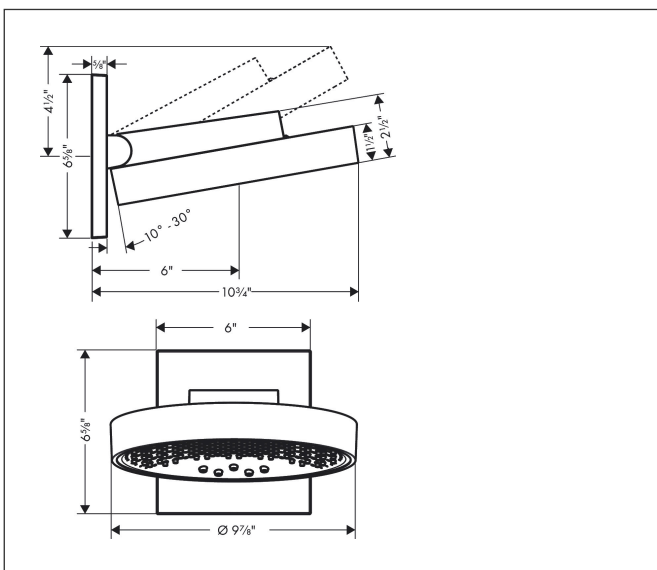

Brand hansgrohe
 Art. Name **Rainfinity** Showerhead 250 3-Jet with Wall Connector Trim, 1.75 GPM
 Art. Nr. 26235671
 Surface matte black
 Pos. 1

Product Picture

Features

- Consists of: Showerhead, wall connector, Green Diverter
- shower head size: 250 mm
- Spray modes: PowderRain, Intense PowderRain, RainStream
- projection 273 mm
- middle spray disc: 151 mm
- Spray face surface: graphite
- Showerarm vertically inclinable by 10-30°
- Flow: 1.75 GPM (6.6 L/Min)
- Requires 3 supply lines
- Showerhead removable for cleaning

Drawing

Technology

Spray Types