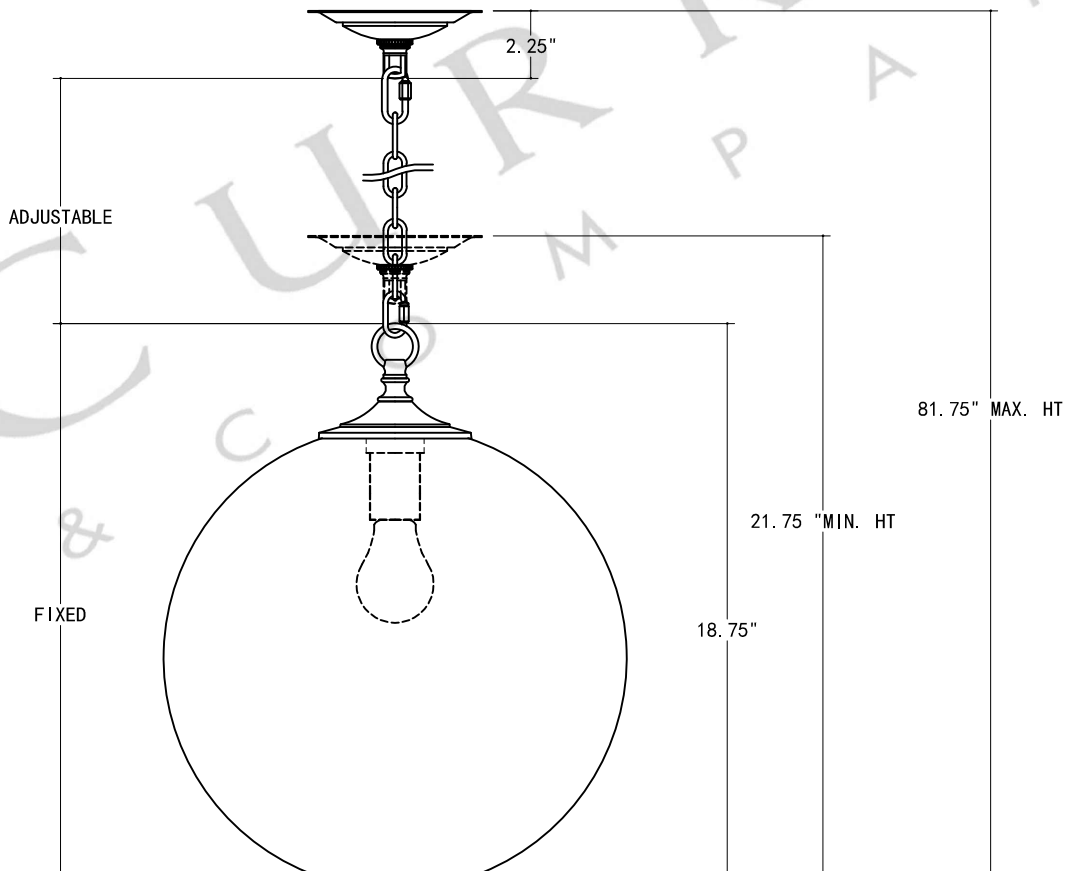

15.75" DIA. BODY

6.00" DIA. CANOPY

1"H x 4.25"W
CROSS BAR

TOP VIEW

CANOPY DETAIL

FRONT VIEW