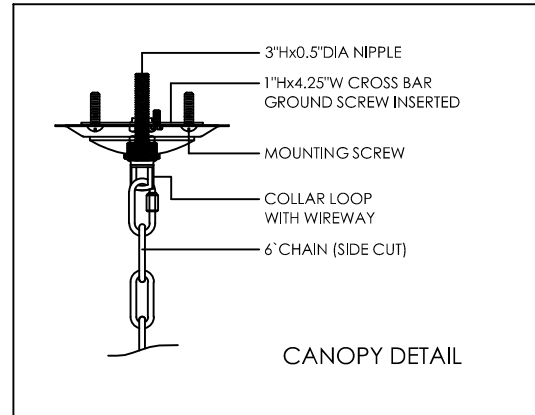

15.75" DIA. BODY

6.00" DIA. CANOPY

1"H x 4.25"W
CROSS BAR

TOP VIEW

CANOPY DETAIL

FRONT VIEW