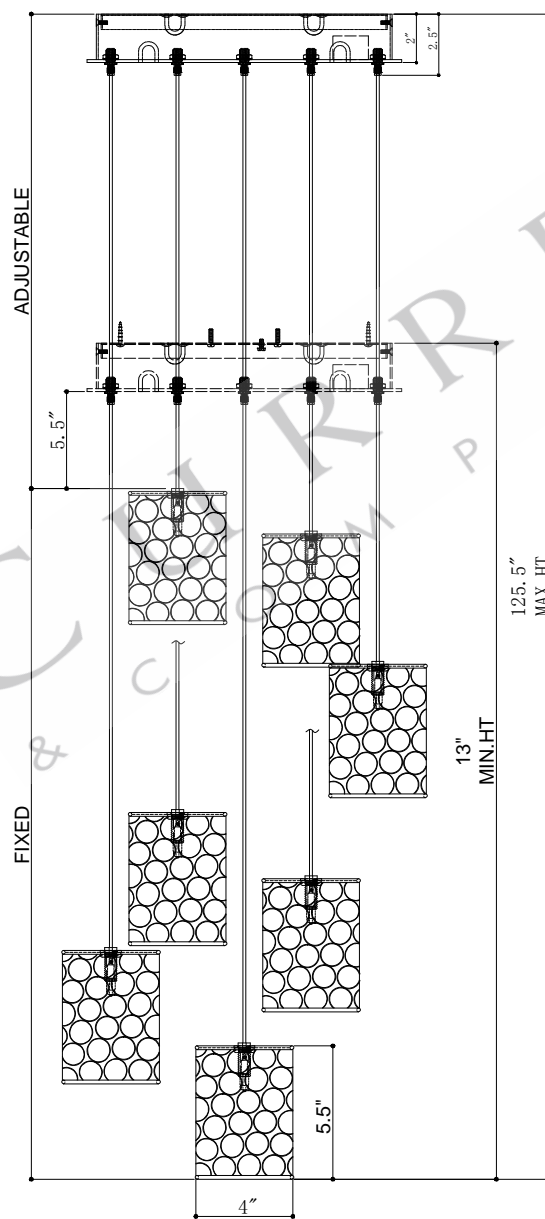

13"DIA*2.0"H.CANOPY
 11.75"DIA*0.75"H MOUNTING
 PLATE COVER
 4.0"DIA*5.5"H.SHADE

TOP VIEW

CANOPY DETAIL

FRONT VIEW

CURREY & COMPANY