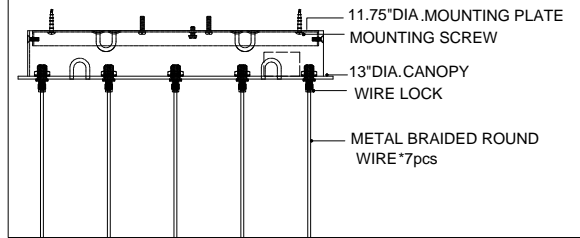

13"DIA*2.0"H.CANOPY
 11.75"DIA*0.75"H MOUNTING
 PLATE COVER
 4.0"DIA*5.5"H.SHADE

TOP VIEW

CANOPY DETAIL

FRONT VIEW

CURREY & COMPANY