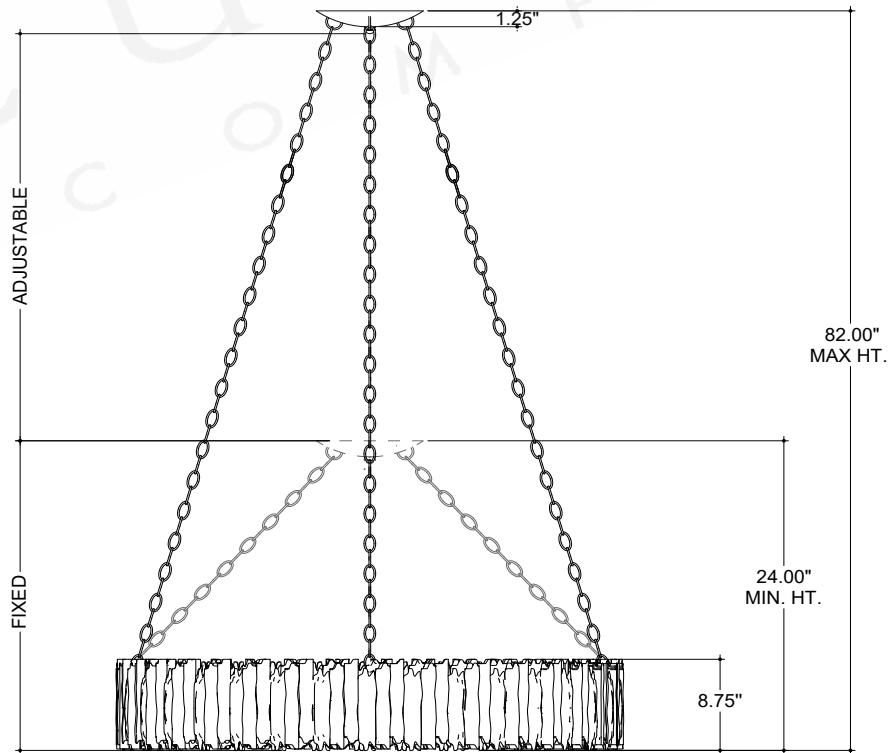

ITEM: 9000-1249

Overall Dimensions

Height: 8.75"

Diameter: 39"

CANOPY DETAIL

FRONT VIEW