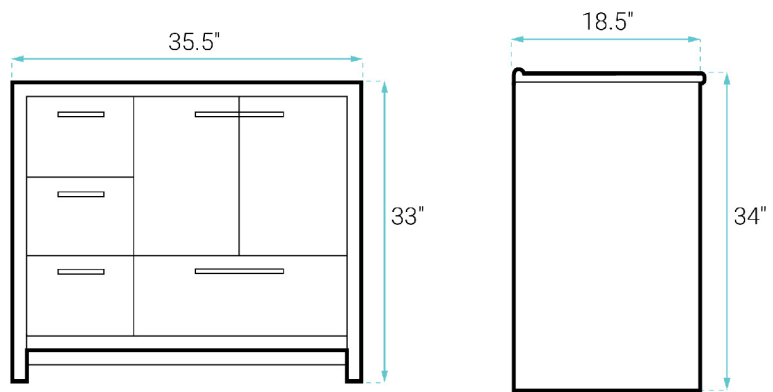

INSTALLATION:

Freestanding, assembly required

COLORS & FINISHES:

- White: SM-BV750W
- Light Oak: SM-BV750K

SPECIFICATIONS:

N.W: 134 lb.
W: 36.5" x D: 18.5" x H: 34"
Inner Sink: D: 10.5" x W: 19.5" x H: 5"

INCLUDED PARTS: