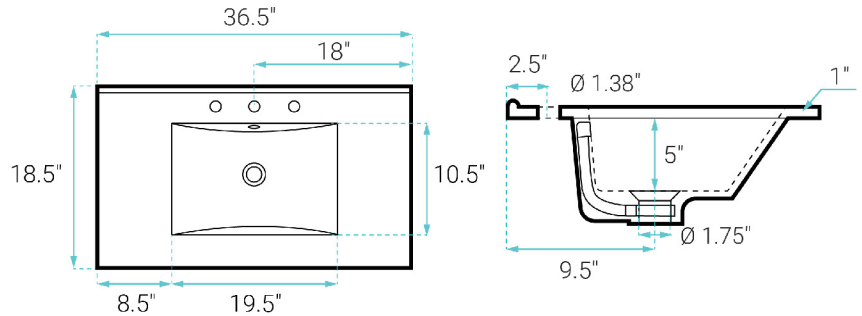

Virage

Swiss Madison®
well made forever

Freestanding Vanity SM-BV750K-3MB

FEATURES:

- Sleek, freestanding design
- Glazed ceramic, single sink
- Standard 1.75" drain hole
- Standard 1.38" faucet holes
- Chrome-finish overflow

INSTALLATION:

Freestanding, assembly required

COLORS & FINISHES:

- White: SM-BV750W
- Light Oak: SM-BV750K

SPECIFICATIONS:

N.W: 134 lb.
W: 36.5" x D: 18.5" x H: 34"
Inner Sink: D: 10.5" x W: 19.5" x H: 5"

INCLUDED PARTS: