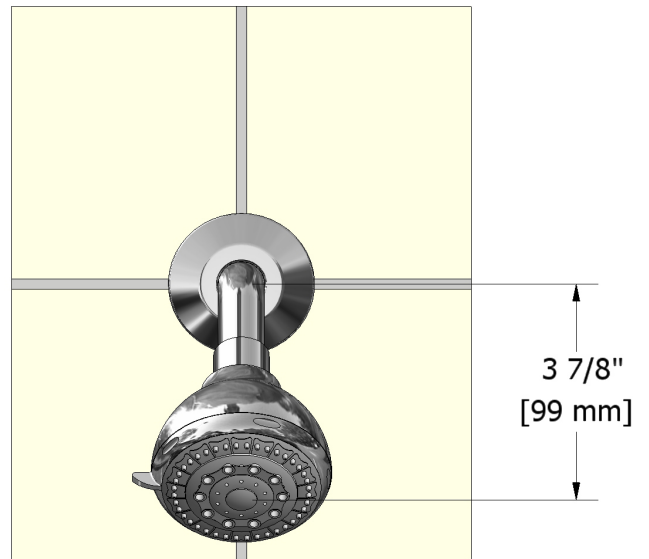

Sizes, models and finishes may differ from those presented.

Warranty

This **Riobel Inc.** product you have purchased carries a Limited Lifetime Warranty on the chrome, PVD finish, blacks and all working parts and is guaranteed from the initial purchase date against all manufacturing defects. All other finishes, including plastic components, are guaranteed for one year. All electric and/or electronic parts are covered by a 5-year limited warranty.

Customer Service

Ontario, West Canada : 888-287-5354 Quebec, Maritimes, United States : 866-473-8442