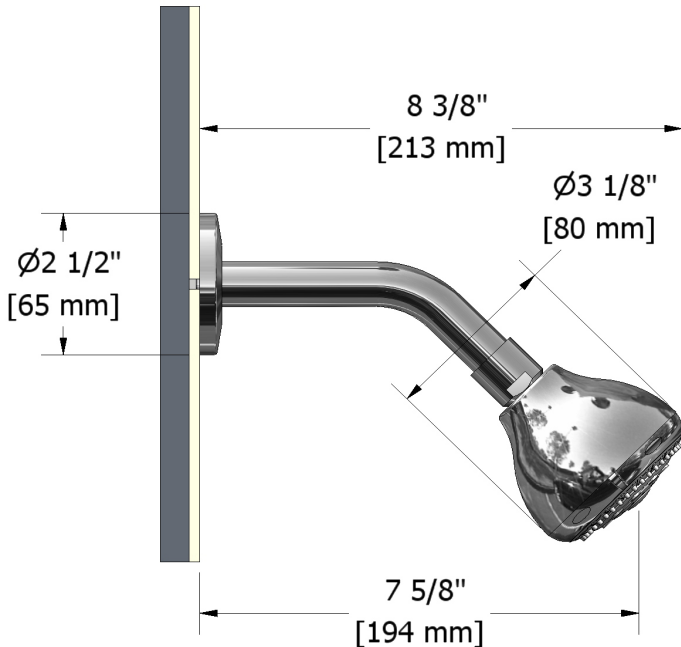

Sizes, models and finishes may differ from those presented.

Warranty

This **Riobel Inc.** product you have purchased carries a Limited Lifetime Warranty on the chrome, PVD finish, blacks and all working parts and is guaranteed from the initial purchase date against all manufacturing defects. All other finishes, including plastic components, are guaranteed for one year. All electric and/or electronic parts are covered by a 5-year limited warranty.

Customer Service

Ontario, West Canada : 888-287-5354 Quebec, Maritimes, United States : 866-473-8442