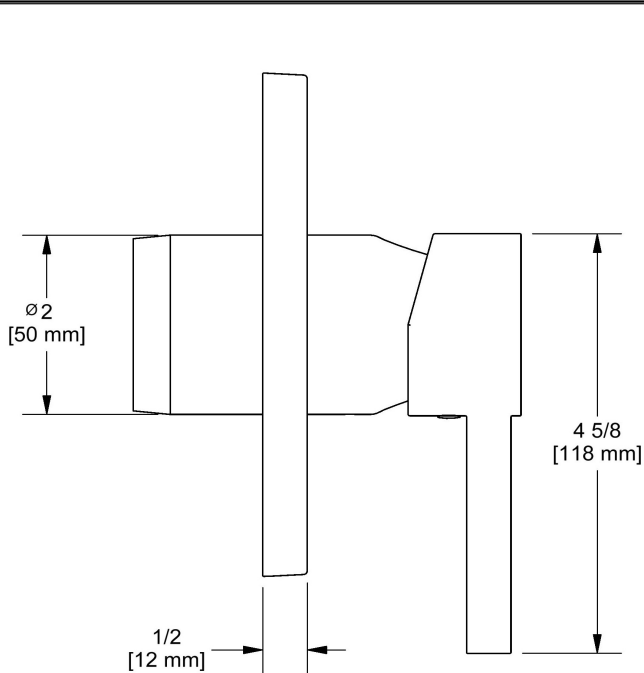

Sizes, models and finishes may differ from those presented.

Warranty

This **Riobel Inc.** product you have purchased carries a Limited Lifetime Warranty on the chrome, PVD finish, blacks and all working parts and is guaranteed from the initial purchase date against all manufacturing defects. All other finishes, including plastic components, are guaranteed for one year. All electric and/or electronic parts are covered by a 5-year limited warranty.

Customer Service

Ontario, West Canada : 888-287-5354 Quebec, Maritimes, United States : 866-473-8442