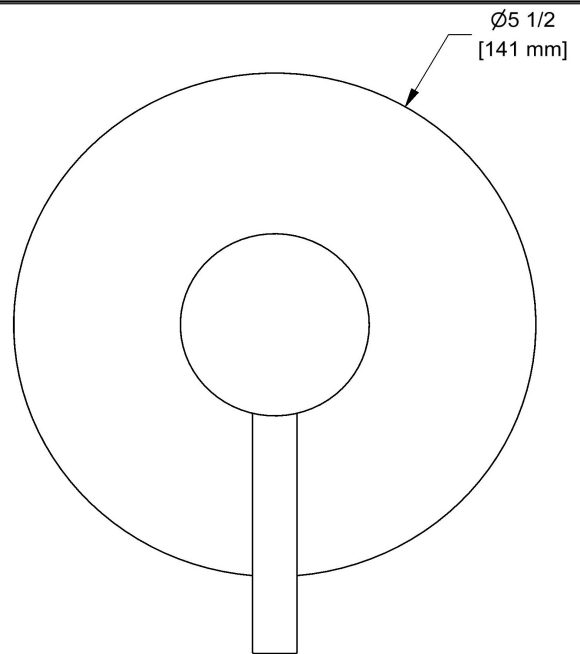

Available colors

- C : Chrome

Available flow

- 22 L/min, 5.8 gpm (US) 60psi

Certifications

- CSA B125.1
- ASME A112.18.1
- ASSE 1016
- CMR248 Approval
- ADA

Sizes, models and finishes may differ from those presented.