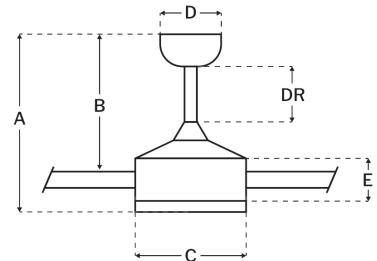

Blade Sweep (in):	52
Downrod Length (in):	6
Height (in):	16.45
Canopy Width (in):	5.91
Product Weight (lbs):	14
Lead Wire (in):	80
Carton Length (in):	25.2
Carton Width (in):	9.06
Carton Height (in):	9.72
Carton Cube:	1.28
Carton Weight (lbs):	15.98

Motor

Motor Material:	Silicon Steel
Motor Technology:	AC
Motor Size (mm):	153x15
Mounting Options:	Flat or Angled Ceiling
Motor Type:	4-Speed Reversible
Indoor/Outdoor Rating:	Indoor

Blades

Number of Blades:	3
Blades Included:	Yes
Blade Finish:	Flat Black
Optional Blade Finishes:	No
Blade Material:	Plywood
Blade Sweep:	52"
Blade Pitch:	11

Warranty

Limited Lifetime Warranty

Ceiling Drop Dimensions

A: Total Height w/ 6" Downrod	16.46"
B: Blade to Ceiling Height	13.78"
C: Housing Width	7.48"
D: Canopy Width	5.91"
E: Housing Height	4.78"

Electrical/Lighting