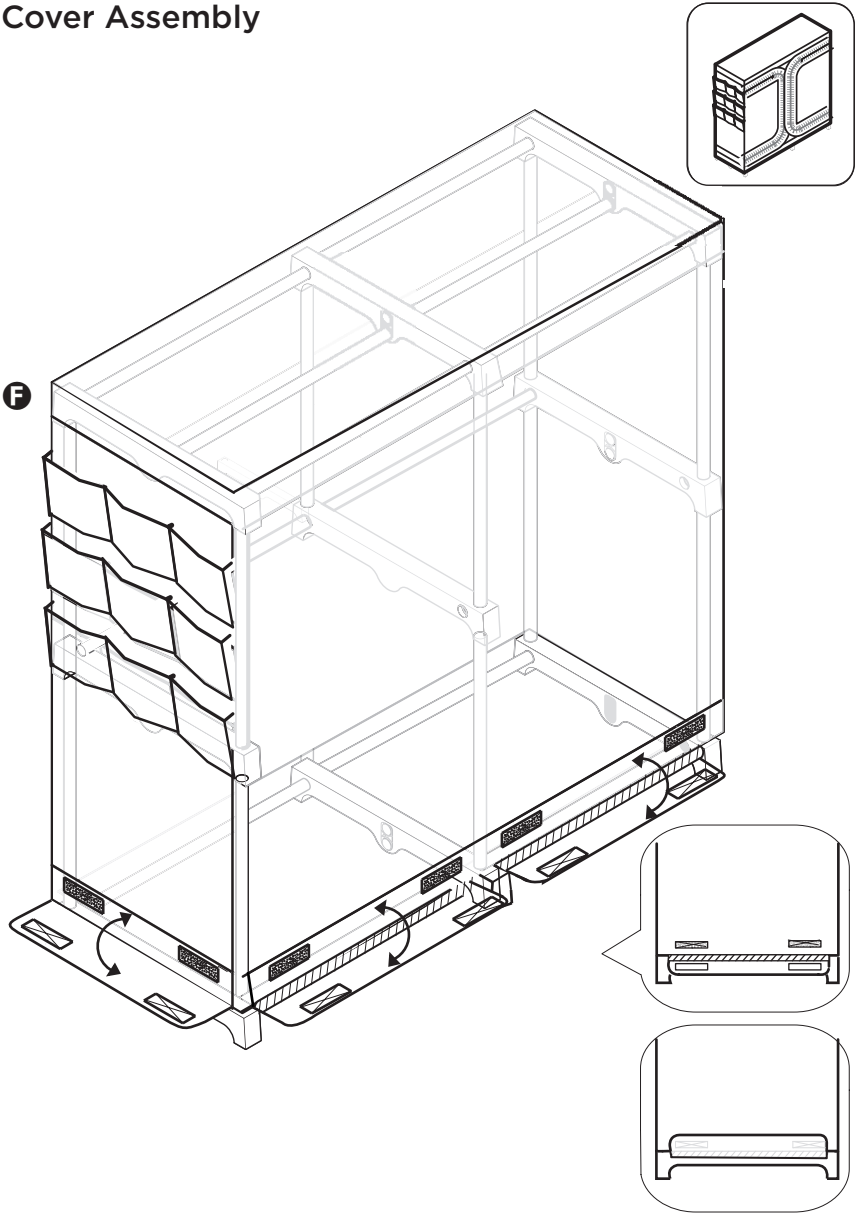

ASSEMBLY

4 Cover Assembly