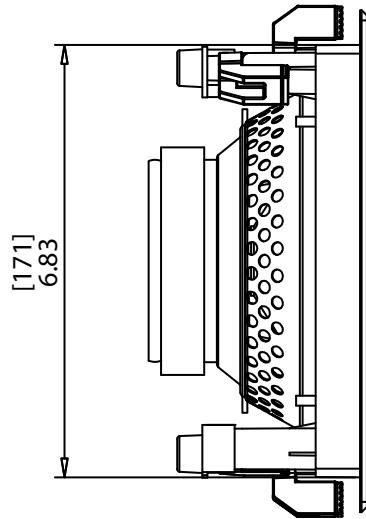

R6.5IWZ.2

R6.5IWZ.2

in-wall 2-way zero bezel speakers, pair
zero bezel grille, high frequency attenuation switch
woofer: compression molded, talc-filled, polycarbonate cone with rubber surround
tweeter: 1" fluid-cooled tetron dome tweeter, pivoting
power: 5-100 watts
freq response: 50-20 kHz
overall dimensions: 11.76" x 7.87" x 3.43"

impedance: 8Ω
sensitivity: 91 dB
cutout dimensions: 10.83" x 6.83"

ELURA

SOUND + PERFORMANCE