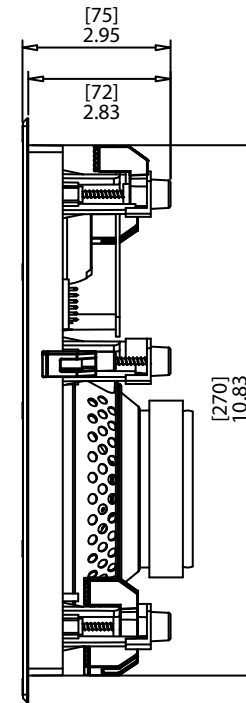

R6.5IWZ.2

R6.5IWZ.2

in-wall 2-way zero bezel speakers, pair
zero bezel grille, high frequency attenuation switch
woofer: compression molded, talc-filled, polycarbonate cone with rubber surround
tweeter: 1" fluid-cooled tetron dome tweeter, pivoting
power: 5-100 watts
freq response: 50-20 kHz
overall dimensions: 11.76" x 7.87" x 3.43"

impedance: 8Ω
sensitivity: 91 dB
cutout dimensions: 10.83" x 6.83"

ELURA

SOUND + PERFORMANCE