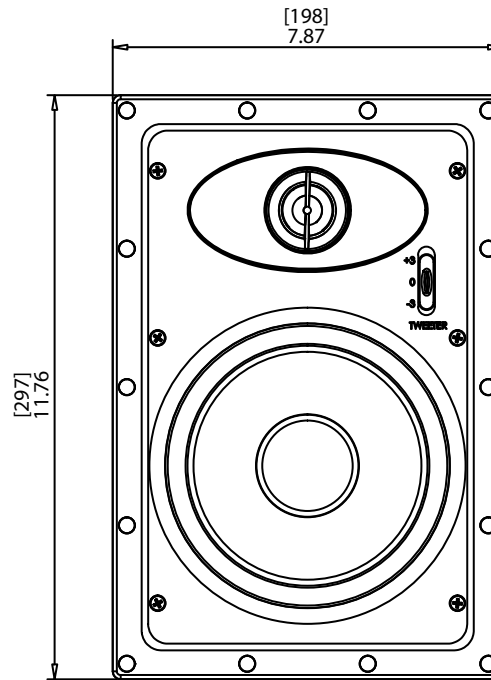

R6.5IWZ.2

R6.5IWZ.2

in-wall 2-way zero bezel speakers, pair
zero bezel grille, high frequency attenuation switch
woofer: compression molded, talc-filled, polycarbonate cone with rubber surround
tweeter: 1" fluid-cooled tetron dome tweeter, pivoting
power: 5-100 watts
freq response: 50-20 kHz
overall dimensions: 11.76" x 7.87" x 3.43"

impedance: 8Ω
sensitivity: 91 dB
cutout dimensions: 10.83" x 6.83"

ELURA

SOUND + PERFORMANCE