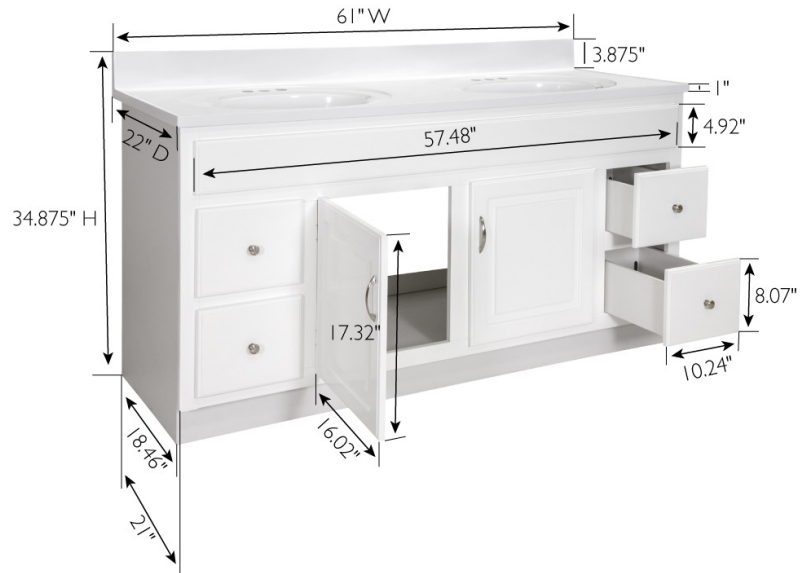

White Concord 2-Door 4-Drawer Vanity with Cultured Marble 4 in. Centerset Solid White Top, Unassembled, 61 x 22

SPECIFICATIONS

MATERIAL CONSTRUCTION:	Wood/Cultured Marble	TOE KICK INSET WIDTH:	4
ASSEMBLY REQUIRED:	Yes	BACK PANEL MATERIAL:	N/A
ASSEMBLED DIMENSIONS:	34.875" H x 61" L x 22" D	BACK BRACE MATERIAL:	plywood
ASSEMBLED WEIGHT:	145.87 lbs.	FAUCET TYPE:	Lav Centerset
TOOLS NEEDED FOR INSTALLATION:	Wrench	NUMBER OF MOUNTING HOLES:	3
CONSTRUCTION TYPE:	Face Frame	BOWL MATERIAL:	Cultured Marble
HINGE STYLE:	Concealed	BACK SPLASH INCLUDED:	Yes
DOOR STYLE:	2 MDF Slab Doors	COLOR:	Solid White
DRAWER STYLE:	4 MDF Drawers	NUMBER OF BOWLS:	2
GLIDE STYLE:	STD Easy Glide	BOWL DIMENSIONS:	5.63" H x 11.63" W x 16.85" D
FAKE DWR STYLE:	N/A	BOWL SHAPE:	Oval
DWR #1 DIMENSIONS:	5.70865" H x 14.25194" D	SINK THICKNESS:	N/A
DWR CONSTRUCTION:	Standard	MOUNTING TYPE:	Integrated
SHELF STYLE:	N/A	OVERFLOW HOLE:	Yes
SHELF ADJUSTABILITY INCREMENTS:	N/A	WARRANTY:	1-Year limited warranty
SHELF MAX WEIGHT CAPACITY:	N/A	CARB COMPLIANT:	CARB Phase 2
SHELF DIMENSIONS:	N/A	LEGAL FOR SALE IN CALIFORNIA:	Yes
SHELF THICKNESS:	N/A	TSCA TITLE IV COMPLIANT:	Yes
SHELF MATERIAL:	N/A		
FRAME STYLE:	N/A		
FACE FRAME MATERIAL:	Pine		
SIDES MATERIAL:	plywood		
BOTTOM MATERIAL:	plywood		