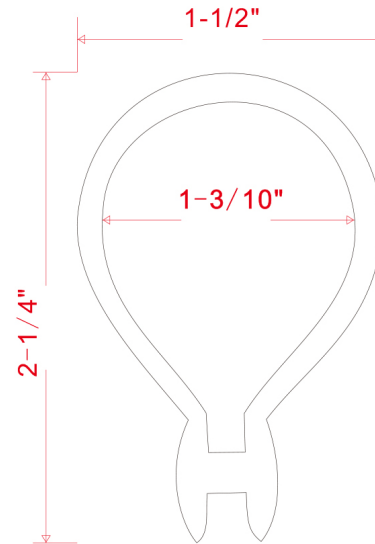

Plastic Shower Curtain Ring, 12-pack  
White

SPECIFICATIONS

MATERIAL CONSTRUCTION:	Plastic
PVD FINISH:	No
ASSEMBLY REQUIRED:	No
TOOLS NEEDED FOR INSTALLATION:	Phillips Screwdriver
ASSEMBLED DIMENSIONS:	1" H x 2.75" L x 1.5" D
ASSEMBLED WEIGHT:	0.08 lbs.
MIN. LENGTH:	N/A
MAX LENGTH:	N/A
SCREWS INCLUDED:	No
DRYWALL ANCHORS INCLUDED:	No
CENTER TO CENTER:	N/A