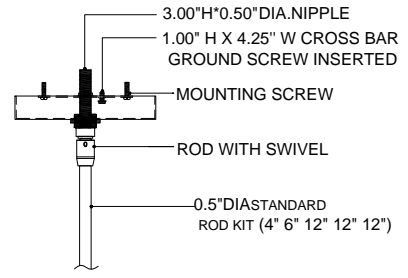

TOP VIEW

CANOPY DETAIL

FRONT VIEW

9000-1121B

ALL WORK © 2023 CURREY & COMPANY