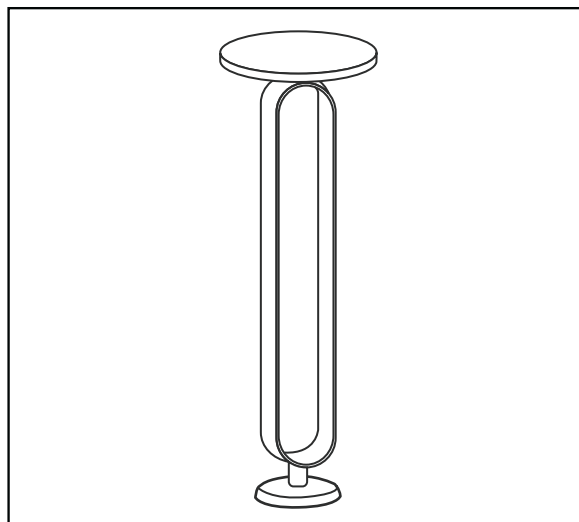

ASSEMBLY INSTRUCTIONS

HELIO MARBLE & METAL CAPSULE DRINK TABLE

Secure metal pole with the base as shown, Ensure arrow direction is on top side.

Secure marble top as shown, Considering arrow direction.

ASSEMBLED