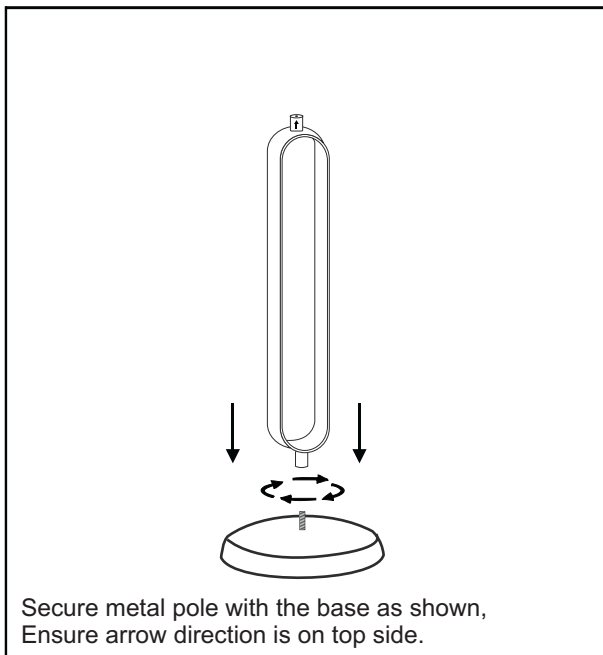

## HELIO MARBLE & METAL CAPSULE DRINK TABLE

METAL BASE

1 PC MARBLE TOP

1 PC METAL POLE

Secure metal pole with the base as shown, Ensure arrow direction is on top side.

STEP-1

Secure marble top as shown, Considering arrow direction.