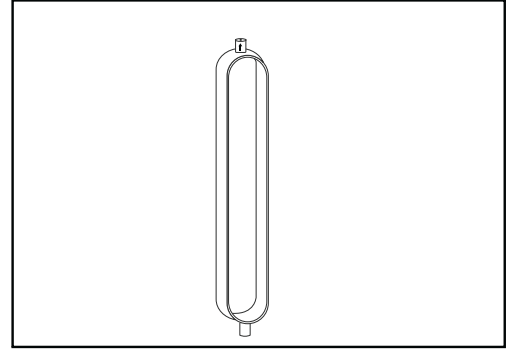

# ASSEMBLY INSTRUCTIONS

## HELIO MARBLE & METAL CAPSULE DRINK TABLE

METAL BASE

1 PC MARBLE TOP

1 PC METAL POLE

Secure metal pole with the base as shown, Ensure arrow direction is on top side.

STEP-1

Secure marble top as shown, Considering arrow direction.