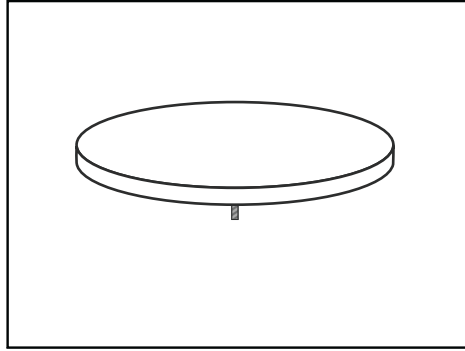

## HELIO MARBLE & METAL CAPSULE DRINK TABLE

METAL BASE

1 PC MARBLE TOP

1 PC METAL POLE

Secure metal pole with the base as shown, Ensure arrow direction is on top side.

STEP-1

Secure marble top as shown, Considering arrow direction.