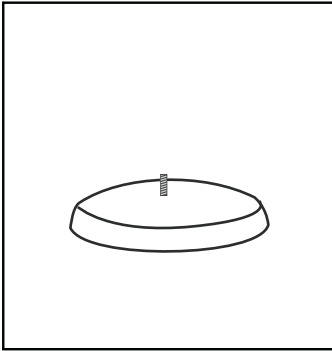

## HELIO MARBLE & METAL CAPSULE DRINK TABLE

METAL BASE

1 PC MARBLE TOP

1 PC METAL POLE

Secure metal pole with the base as shown, Ensure arrow direction is on top side.

STEP-1

Secure marble top as shown, Considering arrow direction.