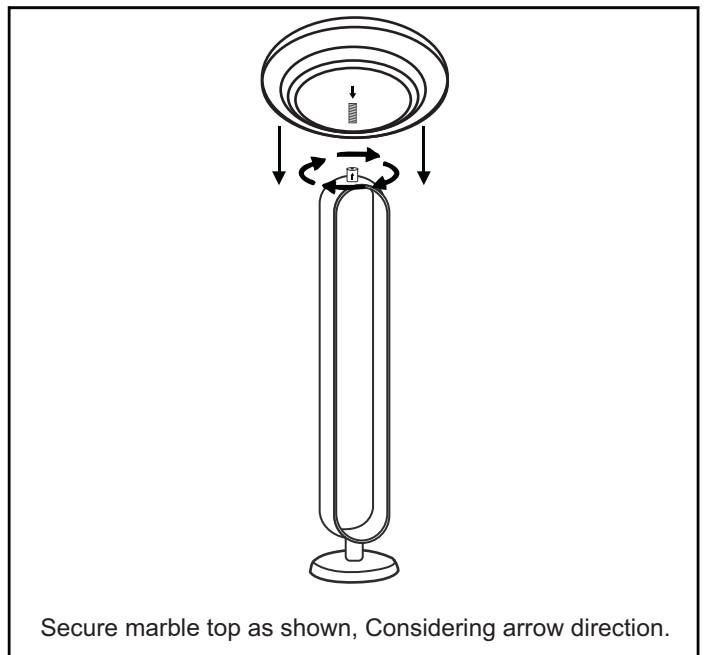

## HELIO MARBLE & METAL CAPSULE DRINK TABLE

METAL BASE

1 PC MARBLE TOP

1 PC METAL POLE

Secure metal pole with the base as shown, Ensure arrow direction is on top side.

STEP-1

Secure marble top as shown, Considering arrow direction.