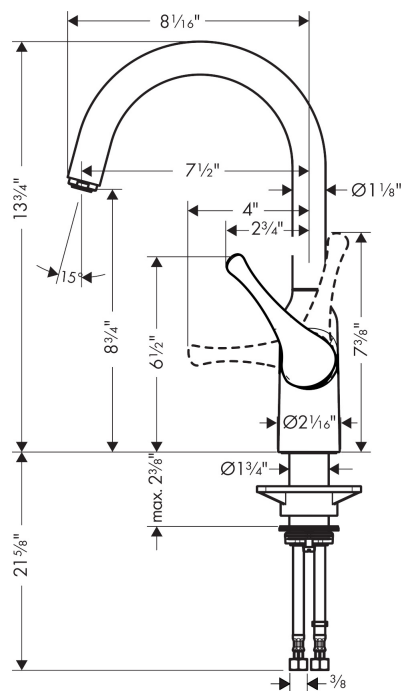

Brand	hansgrohe
Art. Name	Allegro N Bar Faucet, 1.75 GPM
Art. Nr.	71845671
Surface	matte black
Pos.	1

Product Picture

Certificates/approvals

Drawing

Technology

Features

- Swivel range 360°
- Laminar spray
- deck mounted
- Flow: 1.75 GPM (6.6 L/Min)
- Ceramic cartridge
- 3/8" hoses
- ADA/IAPMO/3016