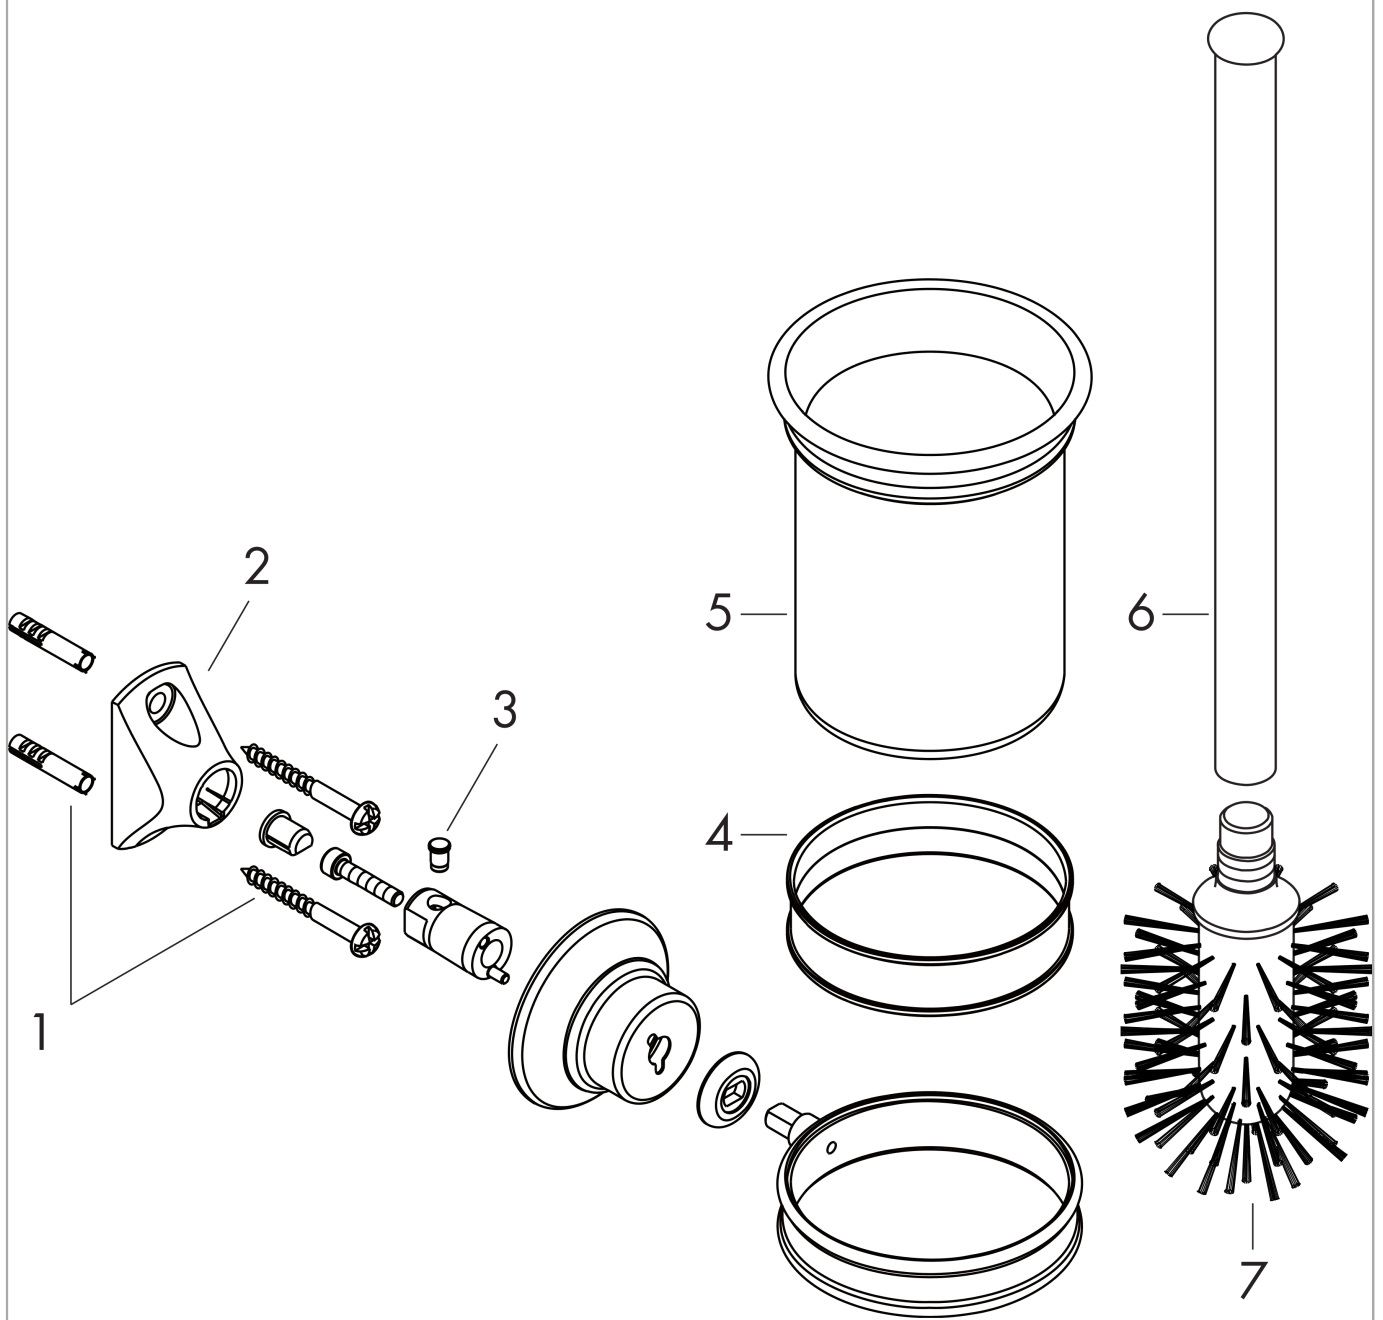

AXOR Montreux
Toilet Brush with Holder, Wall-Mounted
Finishes : **chrome** Part no. : **42035000**

Description

Features

- Metal, Porcelain
- Wall-mounted

Product image

Scale drawing

AXOR Montreux
Toilet Brush with Holder, Wall-Mounted
Finishes : **chrome** Part no. : **42035000**

Exploded drawing

Year of production: >05/06

AXOR Montreux
Toilet Brush with Holder, Wall-Mounted
 Finishes : **chrome** Part no. : **42035000**

Spare parts list

Year of production: >05/06

Pos.	Description	Part no.	PC	PU
1	mounting set	40915000	0	1
2	support element	96341000	0	1
3	pin	97546000	0	1
4	plastic ring	98726000	0	1
5	cup	42094000	0	1
6	stick with brush	40089000	0	1
7	WC-brush white	40088000	0	1