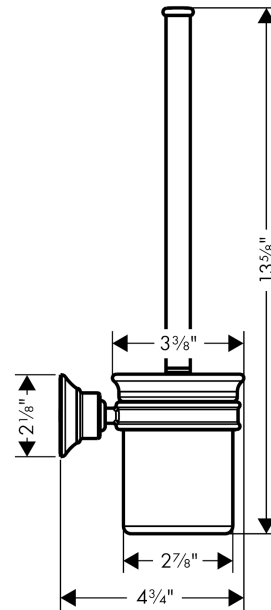

AXOR Montreux
Toilet Brush with Holder, Wall-Mounted
Finishes : **chrome** Part no. : **42035000**

Description

Features

- Metal, Porcelain
- Wall-mounted

Product image

Scale drawing

AXOR Montreux
Toilet Brush with Holder, Wall-Mounted
Finishes : **chrome** Part no. : **42035000**

Exploded drawing

Year of production: >05/06

AXOR Montreux
Toilet Brush with Holder, Wall-Mounted
 Finishes : **chrome** Part no. : **42035000**

Spare parts list

Year of production: >05/06

Pos.	Description	Part no.	PC	PU
1	mounting set	40915000	0	1
2	support element	96341000	0	1
3	pin	97546000	0	1
4	plastic ring	98726000	0	1
5	cup	42094000	0	1
6	stick with brush	40089000	0	1
7	WC-brush white	40088000	0	1