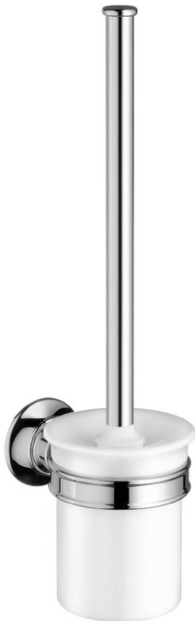

AXOR Montreux
Toilet Brush with Holder, Wall-Mounted
Finishes : **chrome** Part no. : **42035000**

Description

Features

- Metal, Porcelain
- Wall-mounted

Product image

Scale drawing

AXOR Montreux
Toilet Brush with Holder, Wall-Mounted
Finishes : **chrome** Part no. : **42035000**

Exploded drawing

Year of production: >05/06

AXOR Montreux
Toilet Brush with Holder, Wall-Mounted
 Finishes : **chrome** Part no. : **42035000**

Spare parts list

Year of production: >05/06

Pos.	Description	Part no.	PC	PU
1	mounting set	40915000	0	1
2	support element	96341000	0	1
3	pin	97546000	0	1
4	plastic ring	98726000	0	1
5	cup	42094000	0	1
6	stick with brush	40089000	0	1
7	WC-brush white	40088000	0	1