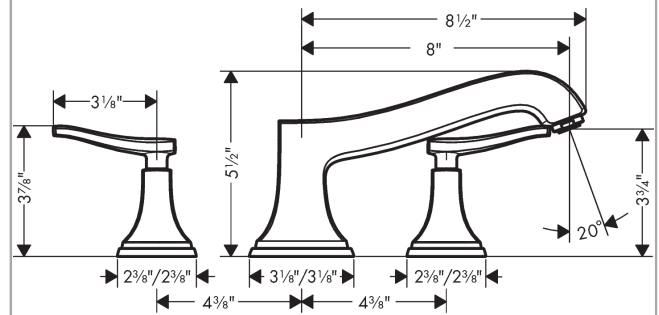

**Metropol Classic**  
**3-Hole Roman Tub Set Trim with Lever Handles**  
 Finishes : **chrome** Part no. : **31428001**

**Description**

**Features**

- Flow: 5.81 GPM (22 L/Min)
- 90° ceramic valves

**Item details**

List Price \$ 724.00

**Compliance**

**Product image**

**Scale drawing**

**Metropol Classic**  
**3-Hole Roman Tub Set Trim with Lever Handles**  
 Finishes : **chrome** Part no. : **31428001**

**Exploded drawing**

Year of production: >01/19

**Metropol Classic**  
**3-Hole Roman Tub Set Trim with Lever Handles**  
 Finishes : **chrome** Part no. : **31428001**

## Spare parts list

Year of production: >01/19

Pos.	Description	Part no.	Price	PU
1	aerator M24x1 (30 l/min)	96512000	-	1
2	nut	92943000	-	1
3	O-ring 32x1,5	92936000	-	1
4	adapter for spout	88512000	-	1
5	escutcheon for spout	92946000	-	1
6	handle for cold water	92822000	-	1
7	handle for hot water	92821000	-	1
8	escutcheon for handle	92824000	-	1
9	escutcheon for handle	92945000	-	1