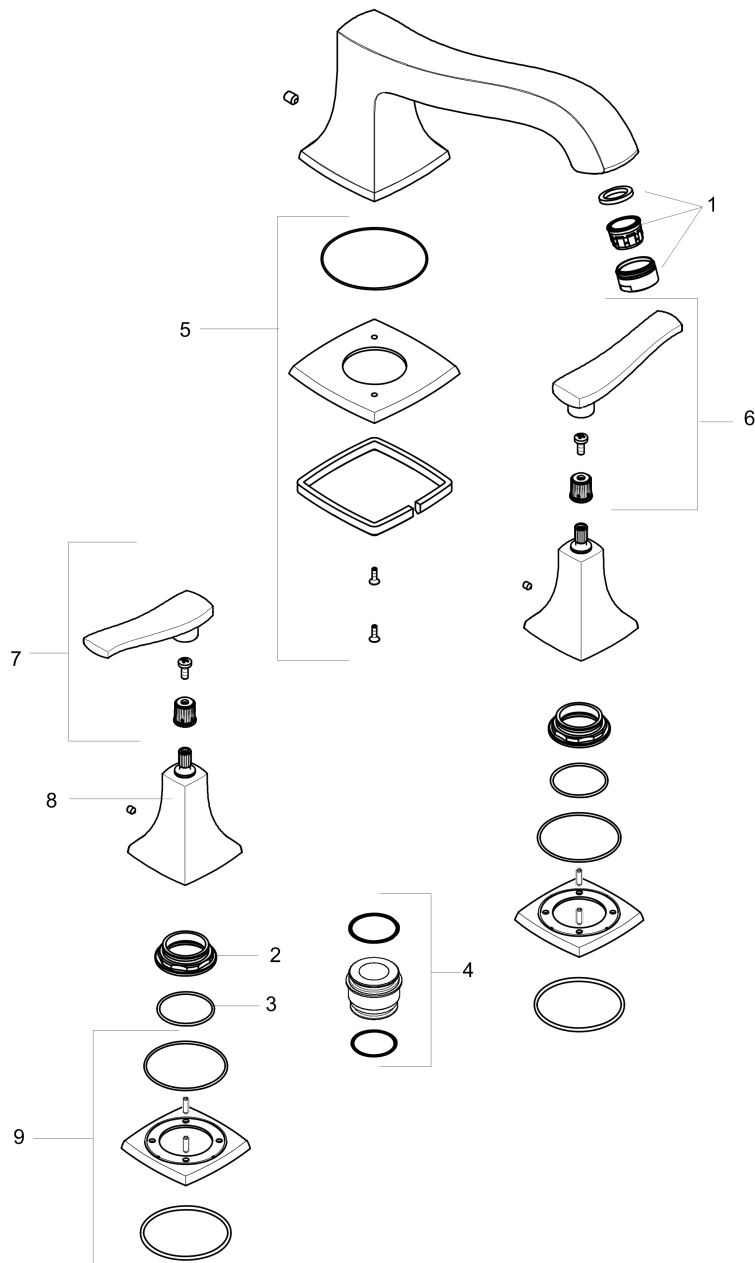

**Metropol Classic**  
**3-Hole Roman Tub Set Trim with Lever Handles**  
 Finishes : **chrome** Part no. : **31428001**

**Description**

**Features**

- Flow: 5.81 GPM (22 L/Min)
- 90° ceramic valves

**Item details**

List Price \$ 724.00

**Compliance**

**Product image**

**Scale drawing**

**Metropol Classic**  
**3-Hole Roman Tub Set Trim with Lever Handles**  
 Finishes : **chrome** Part no. : **31428001**

**Exploded drawing**

Year of production: >01/19

**Metropol Classic**  
**3-Hole Roman Tub Set Trim with Lever Handles**  
 Finishes : **chrome** Part no. : **31428001**

## Spare parts list

Year of production: >01/19

Pos.	Description	Part no.	Price	PU
1	aerator M24x1 (30 l/min)	96512000	-	1
2	nut	92943000	-	1
3	O-ring 32x1,5	92936000	-	1
4	adapter for spout	88512000	-	1
5	escutcheon for spout	92946000	-	1
6	handle for cold water	92822000	-	1
7	handle for hot water	92821000	-	1
8	escutcheon for handle	92824000	-	1
9	escutcheon for handle	92945000	-	1