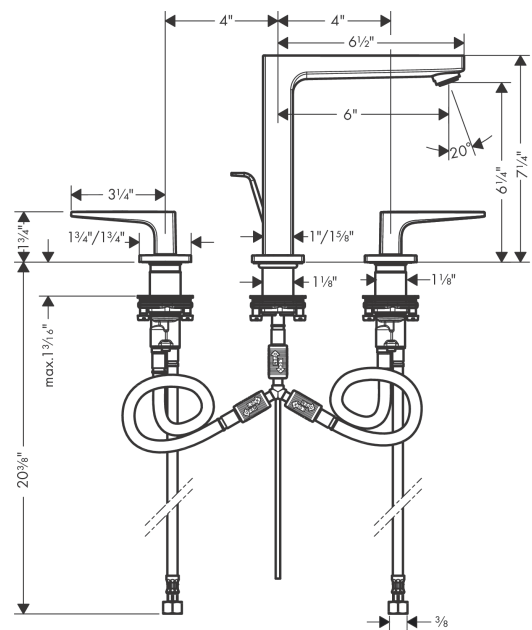

Metropol

Widespread Faucet 160 with Lever Handles and Pop-Up Drain, 1.2 GPM

Finishes : **chrome** Part no. : **32517001**

Description

Features

- Aerated spray
- Flow: 1.2 GPM (4.5 L/Min)
- 90° ceramic valves
- Includes pop-up drain

Item details

List Price \$ 731.00

Technology

Compliance

Product image

Scale drawing

Metropol
Widespread Faucet 160 with Lever Handles and Pop-Up Drain, 1.2 GPM
 Finishes : **chrome** Part no. : **32517001**

Exploded drawing

Year of production: >07/18

Metropol

Widespread Faucet 160 with Lever Handles and Pop-Up Drain, 1.2 GPM

Finishes : **chrome** Part no. : **32517001**

Spare parts list

Year of production: >07/18

Pos.	Description	Part no.	Price	PU
1	spout 160 mm	93022000	-	1
2	aerator M24x1 (4,5 l/min)	93202000	-	1
3	service tool	95661000	-	1
4	O-ring 21x1,5	98219000	-	1
5	escutcheon for spout	92906000	-	1
6	flat seal	98749000	-	1
7	O-ring 26x4	92191000	-	1
8	connection hose 200 mm M10x1	92913000	-	1
9	O-ring 8x1,75	97827000	-	1
10	fixing set (Ø 28)	92909000	-	1
11	lever collar	97548000	-	1
12	hose connection angel	92905000	-	1
13	O-Ring 14x1,5	98201000	-	1
14	escutcheon	92915000	-	1
15	handle fixing set	98932000	-	1
16	shut off unit right closing	98817001	-	1
17	shut off unit left closing	95366001	-	1
18	O-ring 33x2,5	92907000	-	1
19	connection hose 400 mm M10x1	92914000	-	1
20	connection hose 18½" M8x0,75 3/8"	96321001	-	1
21	pull rod	96657000	-	1
a	pop up waste	88509000	-	1
b	handle for cold water	92917000	-	1
c	handle for hot water	92916000	-	1