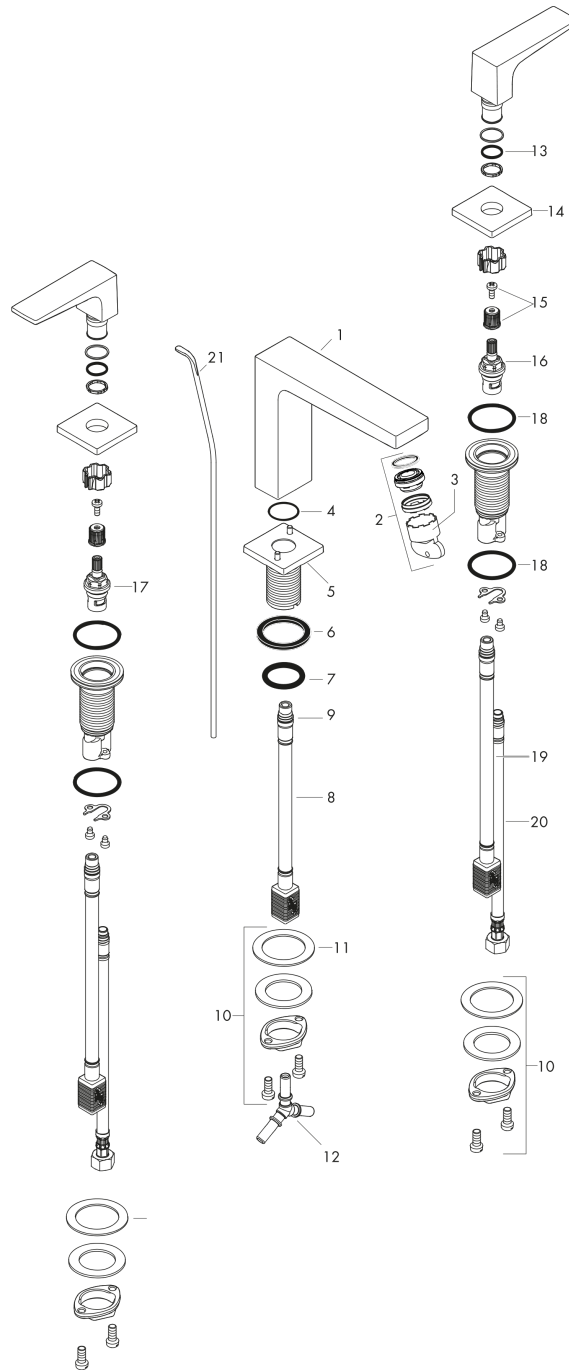

Metropol

Widespread Faucet 160 with Lever Handles and Pop-Up Drain, 1.2 GPM

Finishes : **chrome** Part no. : **32517001**

Description

Features

- Aerated spray
- Flow: 1.2 GPM (4.5 L/Min)
- 90° ceramic valves
- Includes pop-up drain

Item details

List Price \$ 731.00

Technology

Compliance

Product image

Scale drawing

Metropol
Widespread Faucet 160 with Lever Handles and Pop-Up Drain, 1.2 GPM
 Finishes : **chrome** Part no. : **32517001**

Exploded drawing

Year of production: >07/18

Metropol

Widespread Faucet 160 with Lever Handles and Pop-Up Drain, 1.2 GPM

Finishes : **chrome** Part no. : **32517001**

Spare parts list

Year of production: >07/18

Pos.	Description	Part no.	Price	PU
1	spout 160 mm	93022000	-	1
2	aerator M24x1 (4,5 l/min)	93202000	-	1
3	service tool	95661000	-	1
4	O-ring 21x1,5	98219000	-	1
5	escutcheon for spout	92906000	-	1
6	flat seal	98749000	-	1
7	O-ring 26x4	92191000	-	1
8	connection hose 200 mm M10x1	92913000	-	1
9	O-ring 8x1,75	97827000	-	1
10	fixing set (Ø 28)	92909000	-	1
11	lever collar	97548000	-	1
12	hose connection angel	92905000	-	1
13	O-Ring 14x1,5	98201000	-	1
14	escutcheon	92915000	-	1
15	handle fixing set	98932000	-	1
16	shut off unit right closing	98817001	-	1
17	shut off unit left closing	95366001	-	1
18	O-ring 33x2,5	92907000	-	1
19	connection hose 400 mm M10x1	92914000	-	1
20	connection hose 18½" M8x0,75 3/8"	96321001	-	1
21	pull rod	96657000	-	1
a	pop up waste	88509000	-	1
b	handle for cold water	92917000	-	1
c	handle for hot water	92916000	-	1