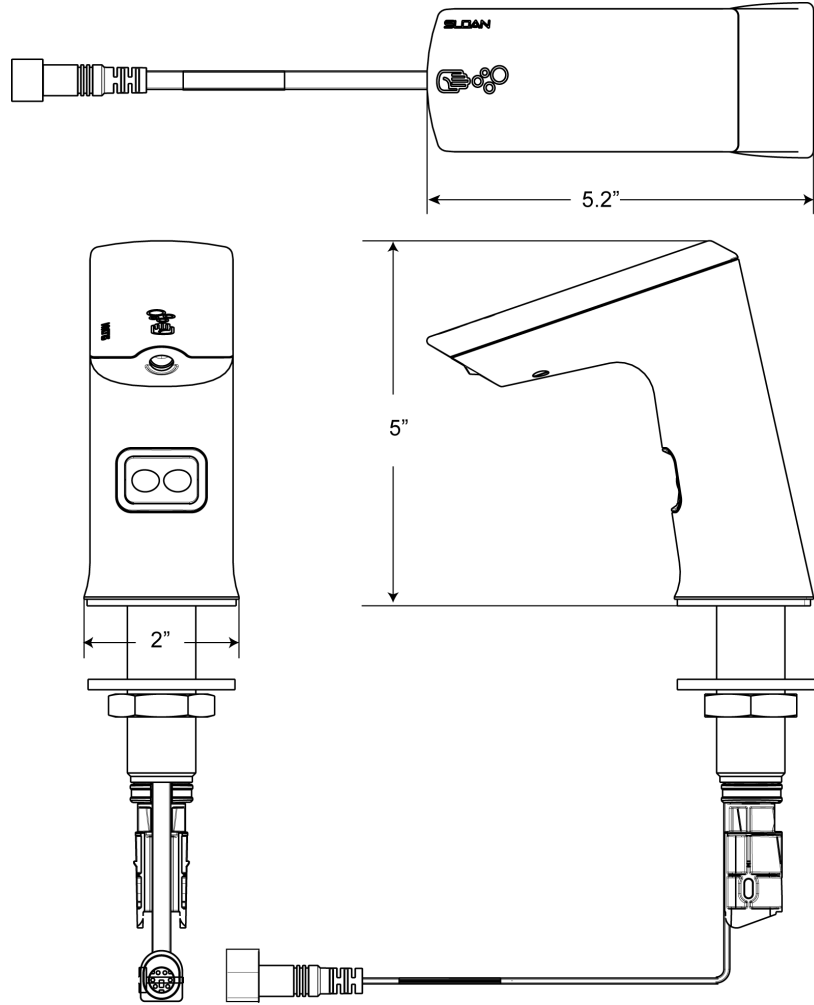

CODE NUMBER

3346144

DESCRIPTION

Sloan® Deck-Mounted Foam Soap Dispenser, Polished Brass Finish

DETAILS

- Finish: Polished Brass (PB)
- Power Type: Battery
- Height: 5" (127mm)
- Width: 2" (51mm)
- Depth: 5 1/8" (132mm)
- Maximum Deck Thickness: 2" (51mm)
- Sensor Type: IR

FEATURES

Sensor Activated, Electronic, Polished Brass finish Die Cast Body, Hand Washing Foam Soap Dispenser with the following features:

- Modular one-piece construction easily attaches to deck surface
- All electronics in spout are sealed
- Designed for drip free foam dispensing operation
- Motor Assembly suspended under counter connected to soap dispenser spout
- Motor Assembly rotates 360 degrees for easy installation
- Battery life of 45,000 activations
- 1,500 dispenses per foam soap bottle
- Ships with 2 bottles of non-scented, non-colored foam soap (1500ml per bottle)
- Additional foam soap can be purchased through Sloan (ESD-325) or GOJO distribution (8565-04-N6300GN)
- Ships with battery pack (4 "D" Alkaline batteries included)
- Sensor range - nominal 5"
- GFI outlet suggested per code
- 120V/15 Amp
- Optional AC adaptor can be purchased separately (part number 0346090)
- Select the ESD-501 to combine ESD-500 soap dispenser, 2 bottles of soap and the EFX.250.500.0000 faucet

SOAP REFILLS

- ESD-325 (1500 ml/mL)

VIDEOS

- [PVD Special Finishes](#)

COMPLIANCES & CERTIFICATIONS

(ADA Compliant, WELL Building Standard)

RECOMMENDED SPECIFICATION

Sloan Foam Soap Dispenser model number ESD-500. Polished Brass Dispenser. Supplied with 2 bottles of 1500ml soap.

WARRANTY

[View Warranty Information](#)

Sloan 10500 Seymour Ave, Franklin Park, IL 60131

Phone: 800.982.5839 • Fax: 800.447.8329 • sloan.com

ROUGH-IN

MATCHING FAUCETS

This soap dispenser is compatible with [BASYS® faucets](#).