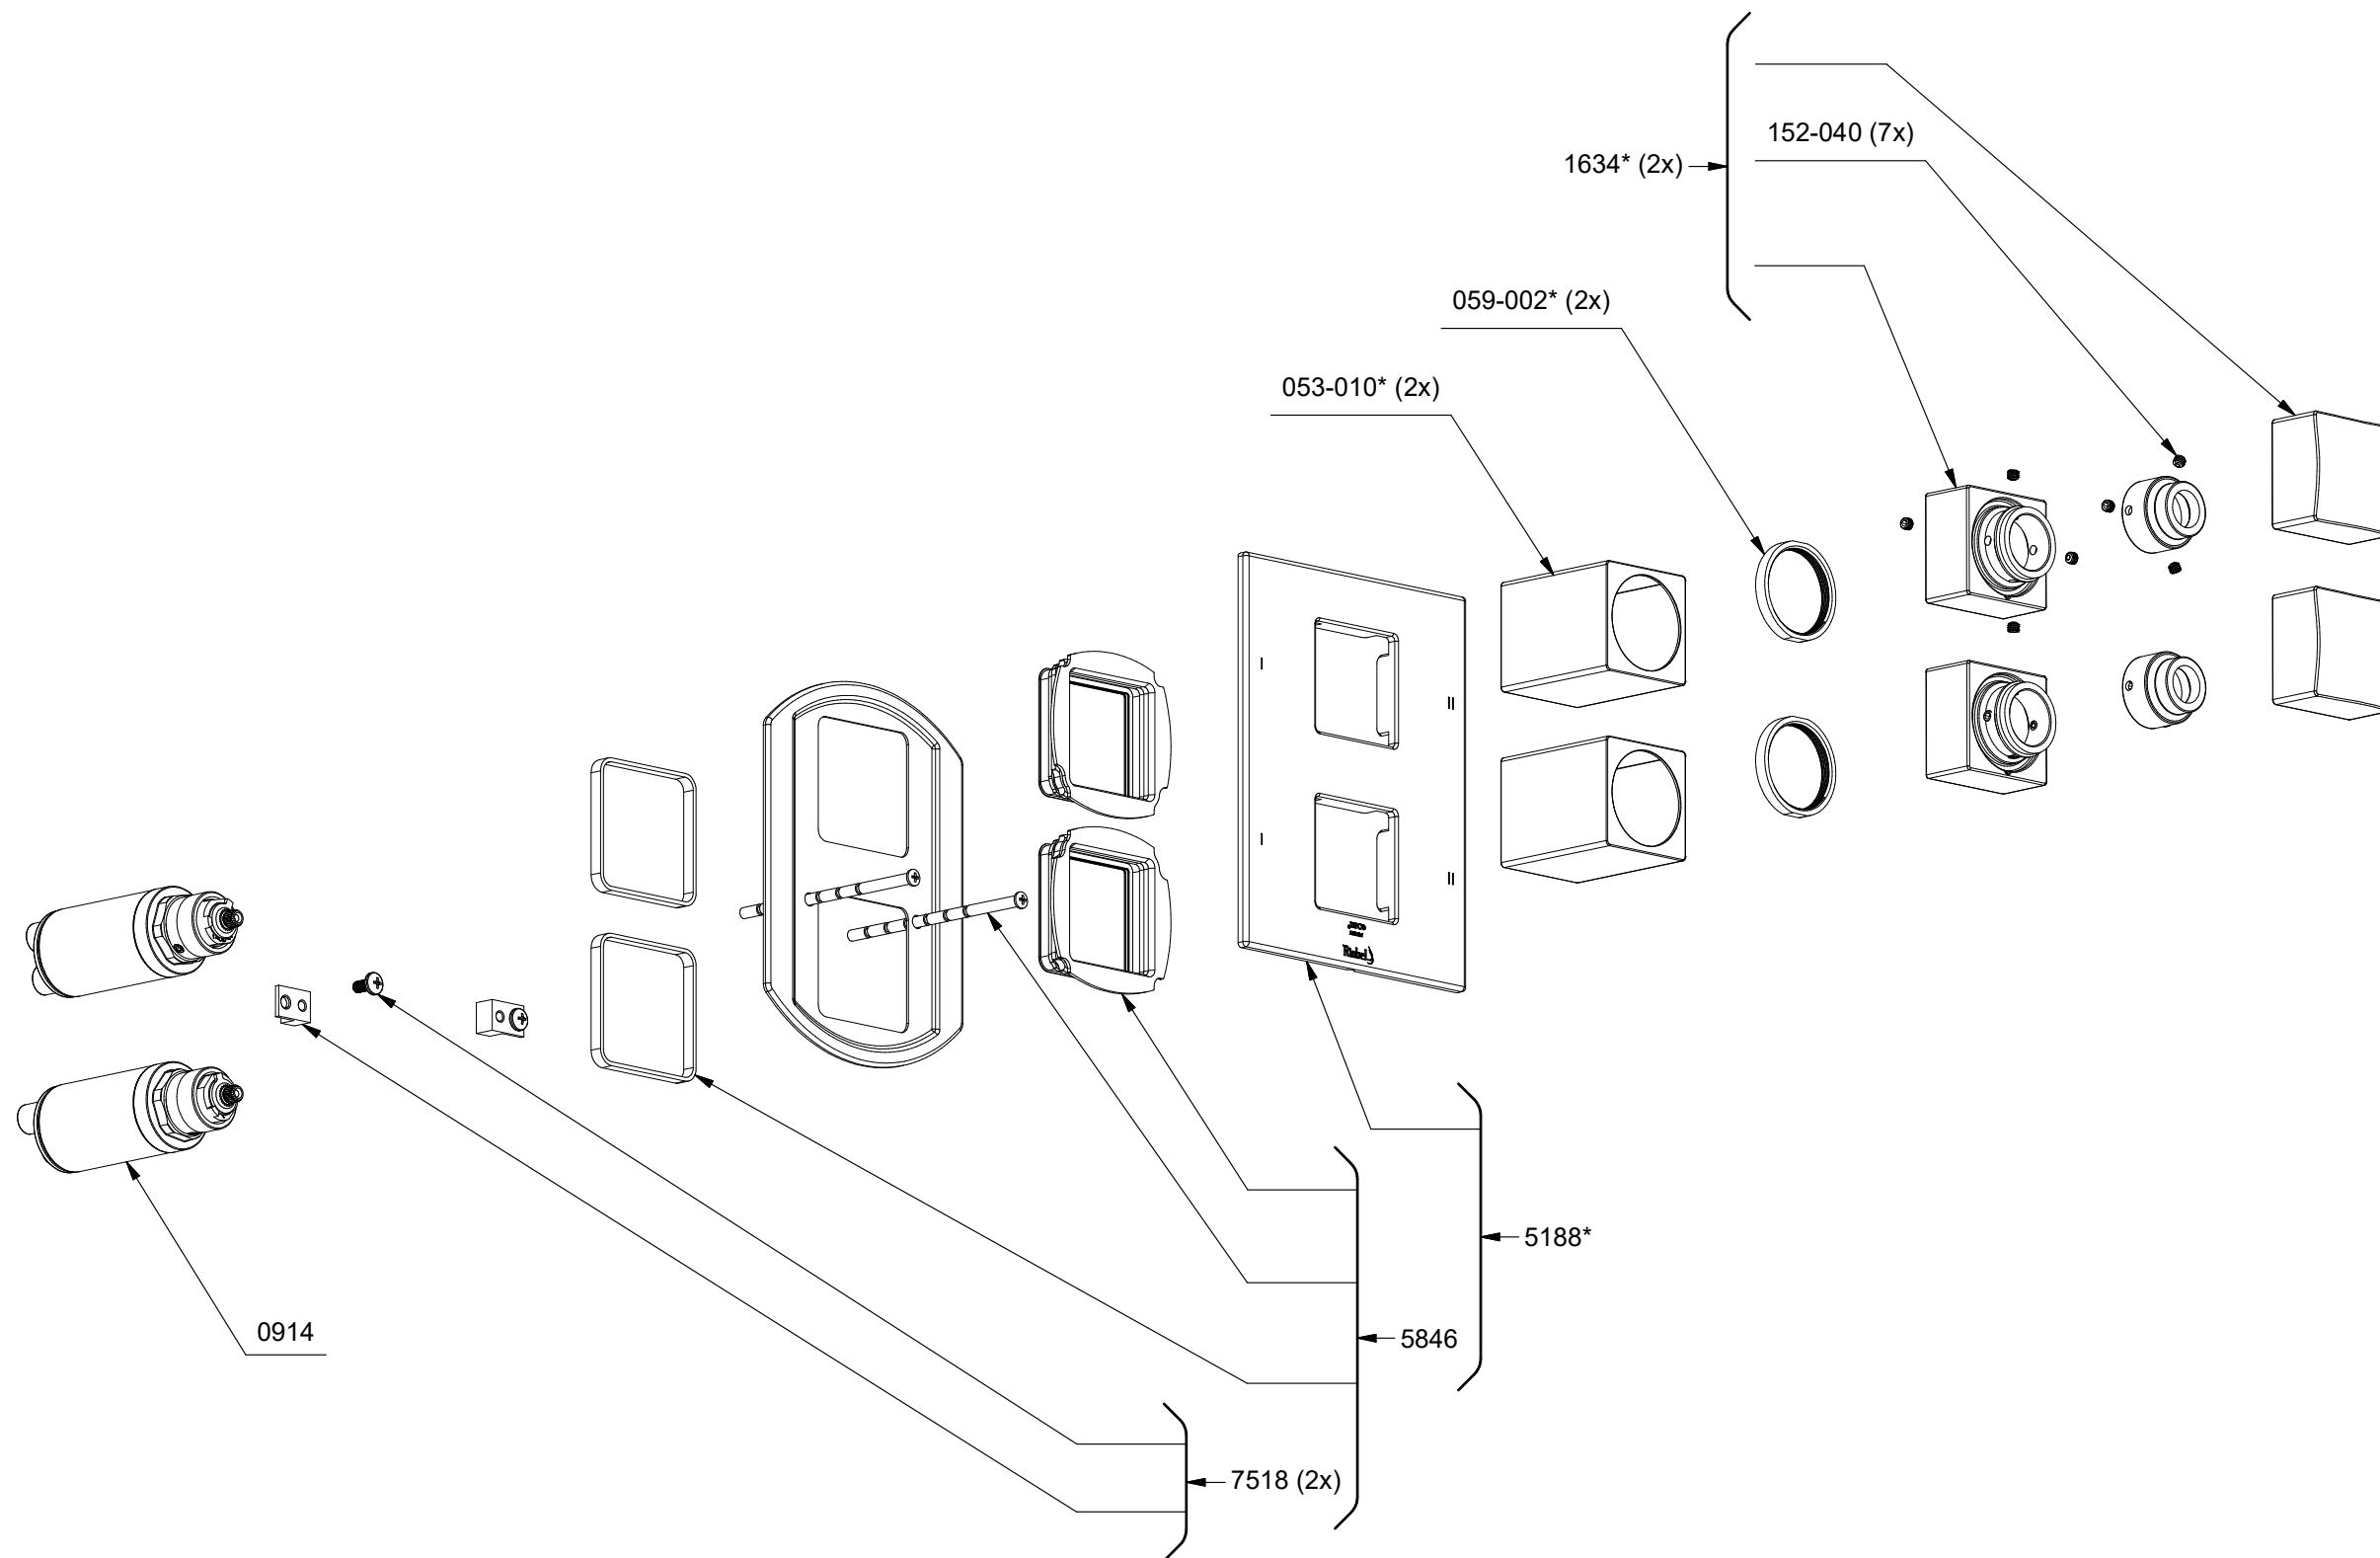

TRF88

Reflet

4-way no share Type T/P coaxial valve trim

*Les dimensions, les modèles et les finis présentés peuvent différer. / Sizes, models and finishes may differ from those presented.

***Finish determined by Suffix**

Finish	Description
C	Chrome
BN	Brushed Nickel
BG	Brushed Gold
BC	Brushed Chrome

TOOL :

505-025 (Allen key 2.5mm)