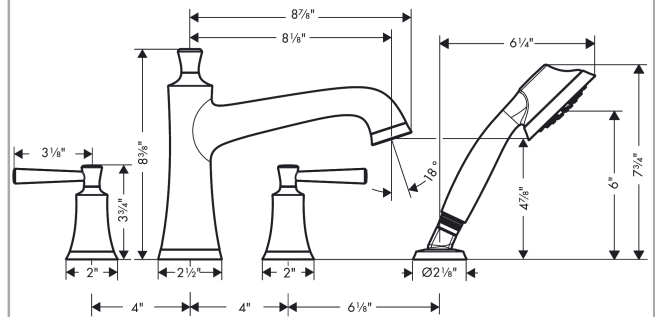

Joleena
4-Hole Roman Tub Set Trim with 1.75 GPM Handshower
 Finishes : **polished nickel** Part no. : **04777830**

Description

Features

- Flow: 5.55 GPM (21 L/Min)
- 90° ceramic valves
- Integrated double backflow prevention

Item details

List Price \$ 641.00

Compliance

Product image

Scale drawing

Joleena
4-Hole Roman Tub Set Trim with 1.75 GPM Handshower
 Finishes : **polished nickel** Part no. : **04777830**

Exploded drawing

Year of production: >01/20

Joleena

4-Hole Roman Tub Set Trim with 1.75 GPM Handshower

Finishes : **polished nickel** Part no. : **04777830**

Spare parts list

Year of production: >01/20

Pos.	Description	Part no.	Price	PU
1	spout cpl.	93548830	-	1
2	aerator M22x1	93543831	-	1
3	escutcheon for spout	93544830	-	1
4	handle	93542830	-	1
5	handshower	04782830	-	1
6	seal	98058000	-	1
7	shower holder	28071830	-	1
8	set of non return valves DW 15	94074000	-	1
9	escutcheon for shower holder	93547830	-	1