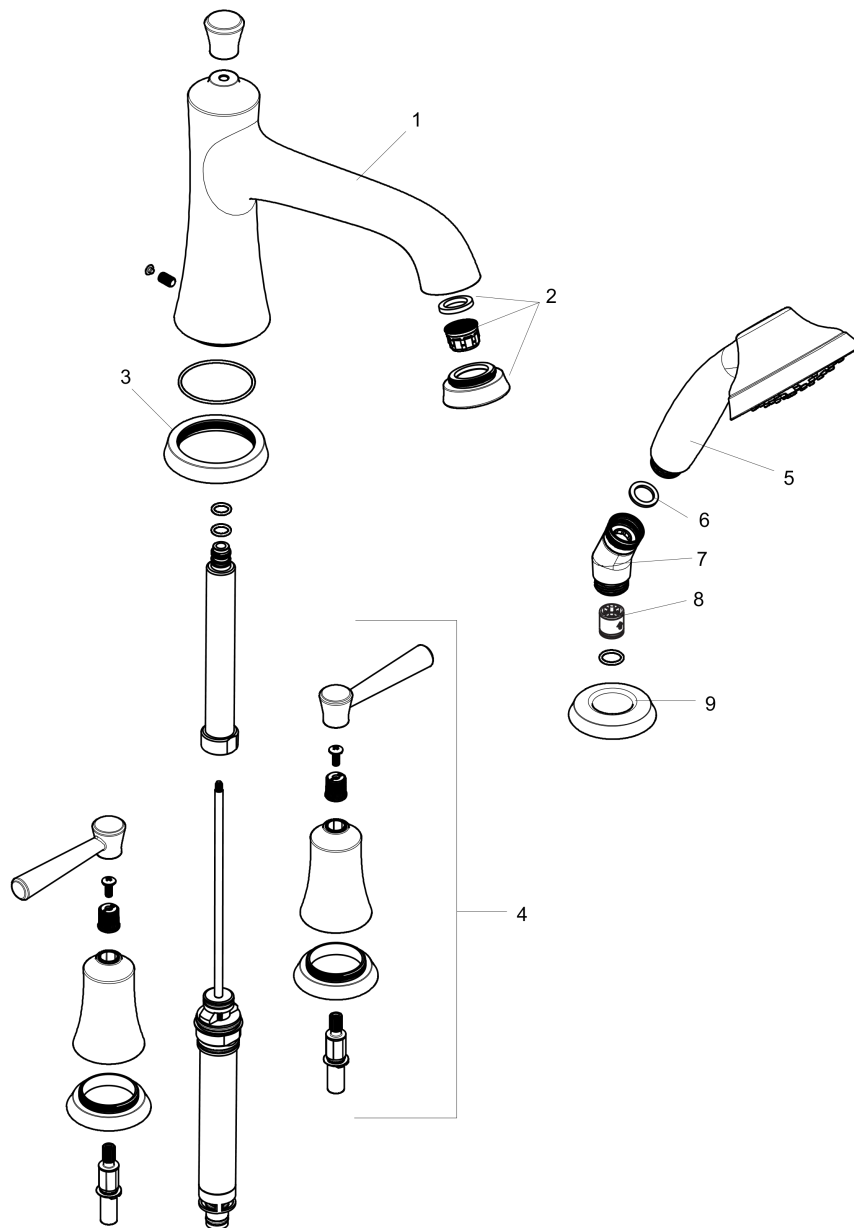

Joleena
4-Hole Roman Tub Set Trim with 1.75 GPM Handshower
 Finishes : **polished nickel** Part no. : **04777830**

Description

Features

- Flow: 5.55 GPM (21 L/Min)
- 90° ceramic valves
- Integrated double backflow prevention

Item details

List Price \$ 641.00

Compliance

Product image

Scale drawing

Joleena
4-Hole Roman Tub Set Trim with 1.75 GPM Handshower
 Finishes : **polished nickel** Part no. : **04777830**

Exploded drawing

Year of production: >01/20

Joleena

4-Hole Roman Tub Set Trim with 1.75 GPM Handshower

Finishes : **polished nickel** Part no. : **04777830**

Spare parts list

Year of production: >01/20

Pos.	Description	Part no.	Price	PU
1	spout cpl.	93548830	-	1
2	aerator M22x1	93543831	-	1
3	escutcheon for spout	93544830	-	1
4	handle	93542830	-	1
5	handshower	04782830	-	1
6	seal	98058000	-	1
7	shower holder	28071830	-	1
8	set of non return valves DW 15	94074000	-	1
9	escutcheon for shower holder	93547830	-	1