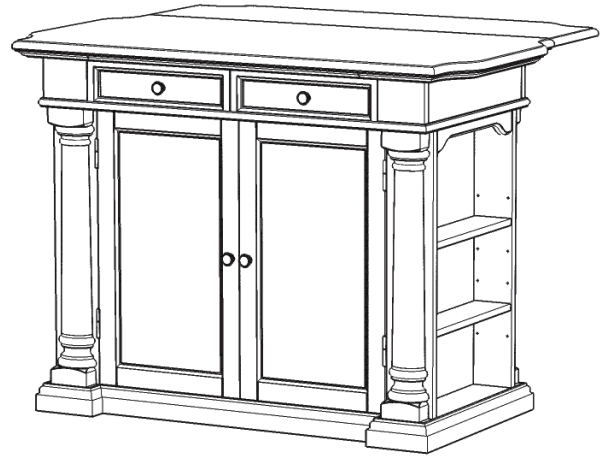

homestyles®

20 05102 0943

Kitchen Island

IMPORTANT

Carefully remove all the parts from the carton and place them individually on a soft cloth to prevent scratches or other damage.

Carefully and strictly follow these assembly instructions to ensure a completed product as designed.

Do not use power tools above 8 volts to assemble.

Part List

C.
Side Panel
1 pc.

D.
Side Panel
1 pc.

K.
Door
1 pc.

L.
Door
1 pc.

For assembly see instructions in carton 20 05102 0942.

Home Styles Customer Service: www.homestyles-furniture.com,
servicedesk@homestyles-furniture.com, 888-680-7460, 877-831-0319