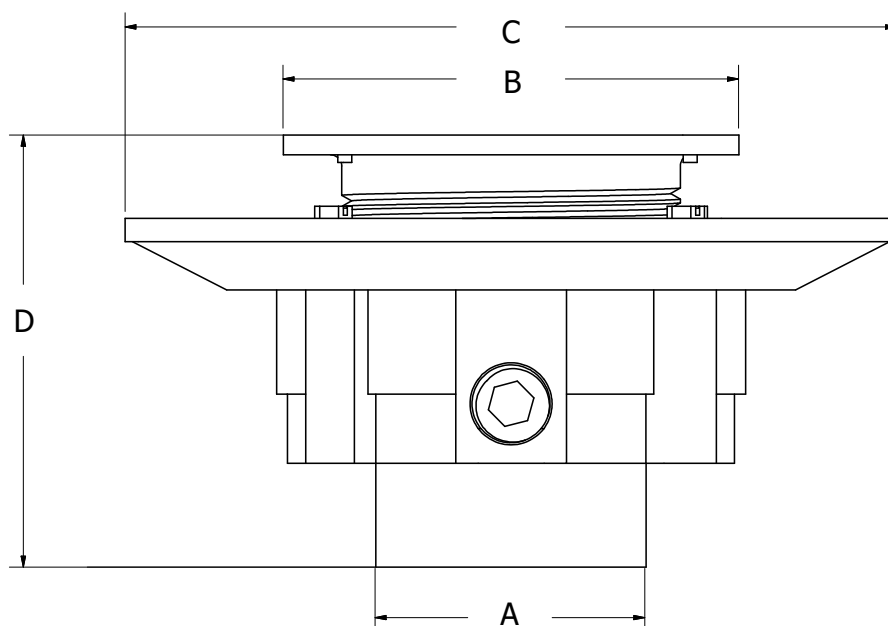

## 3" X 4" HEAVY DUTY PVC SHOWER DRAIN WITH 3-1/2" METAL SPUD AND 5" ROUND STRAINER, PRIMER TAPPED

- Fits over 3" or inside 4" Schedule 40 DWV pipe
- Comes with round screw-in strainer
- Metal spud
- Primer tapped
- For use with multi-head showers

Part No.	Strainer Finish	A	B	C	D
D4991BN	Brushed Nickel	4.23" OD, 3.55" ID	5.19"	8.56"	4.12" - 5.31"
D4991RB	Oil Rubbed Bronze	4.23" OD, 3.55" ID	5.19"	8.56"	4.12" - 5.31"
D4991WB	Old World Bronze	4.23" OD, 3.55" ID	5.19"	8.56"	4.12" - 5.31"