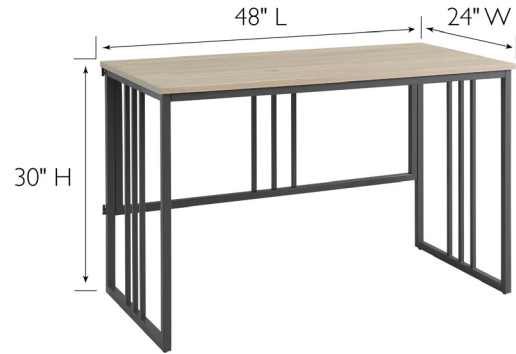

Collapsible Slatted Mission Desk

White Oak/Gunmetal

SPECIFICATIONS

MATERIAL CONSTRUCTION:	Metal
ASSEMBLY REQUIRED:	Yes
TOOLS NEEDED FOR ASSEMBLY:	None
DRAWER TYPE:	N/A
ASSEMBLED DIMENSIONS:	30" H x 48" L x 24" W
ASSEMBLED WEIGHT:	20 lbs.
KNEE SPACE DEPTH:	20.59"
KNEE SPACE WIDTH:	45.28"
TOP MATERIAL:	HPL
SIDES MATERIAL:	Metal
LEG MATERIAL:	Metal
FRAME COLOR:	Gunmetal
TOP COLOR:	White Oak
COLLAPSIBLE:	Yes