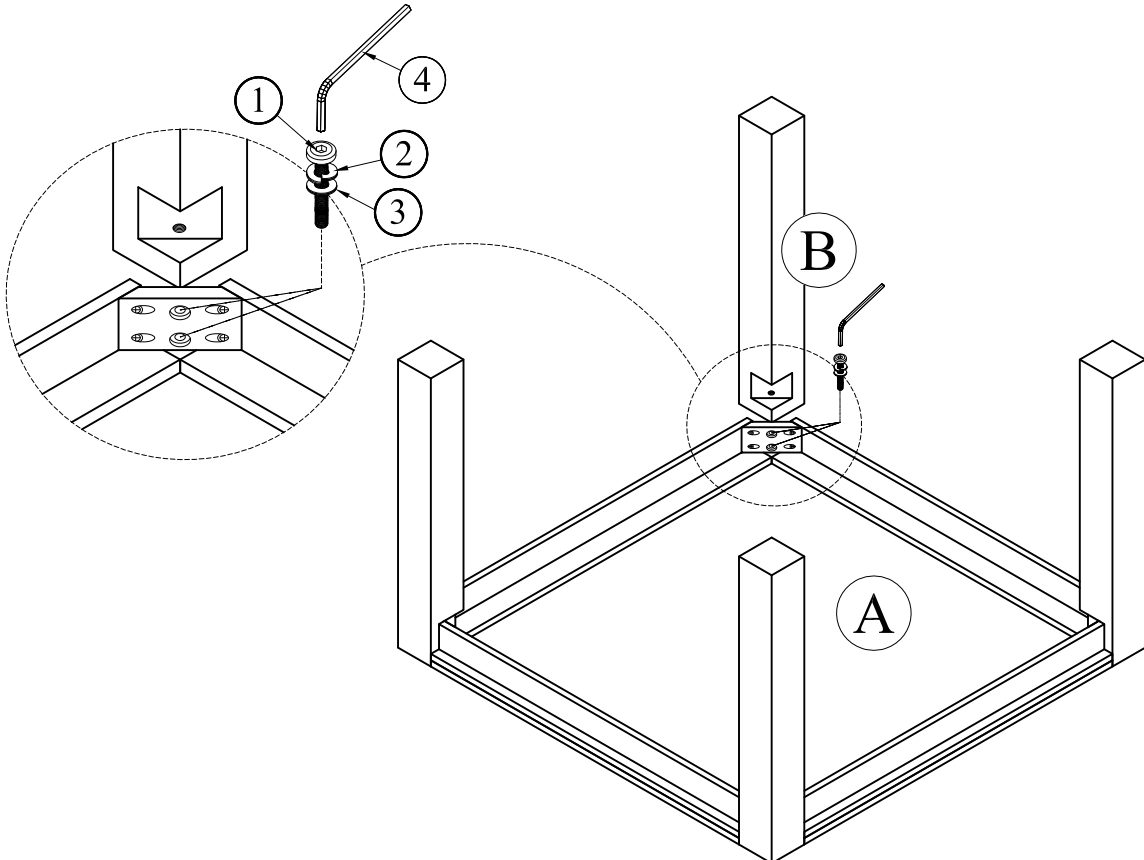

MEADOW COUNTER TABLE

ASSEMBLY INSTRUCTIONS

PARTS PACKING CONFIGURATIONS

A. TABLE TOP 1 PC

B. LEGS: 4 PCS

HARDWARE PACKED IN CARTON

NO.	DESCRIPTION	PHOTO	QUANTITY
1	ALLEN BOLT (M8x50)		8 Pcs
2	LOCK WASHER (M9)		8 Pcs
3	FLAT WASHER (M8)		8 Pcs
4	ALLEN KEY (M6x80)		1 Pc

STEP 1

COUNTER TABLE FULLY ASSEMBLED