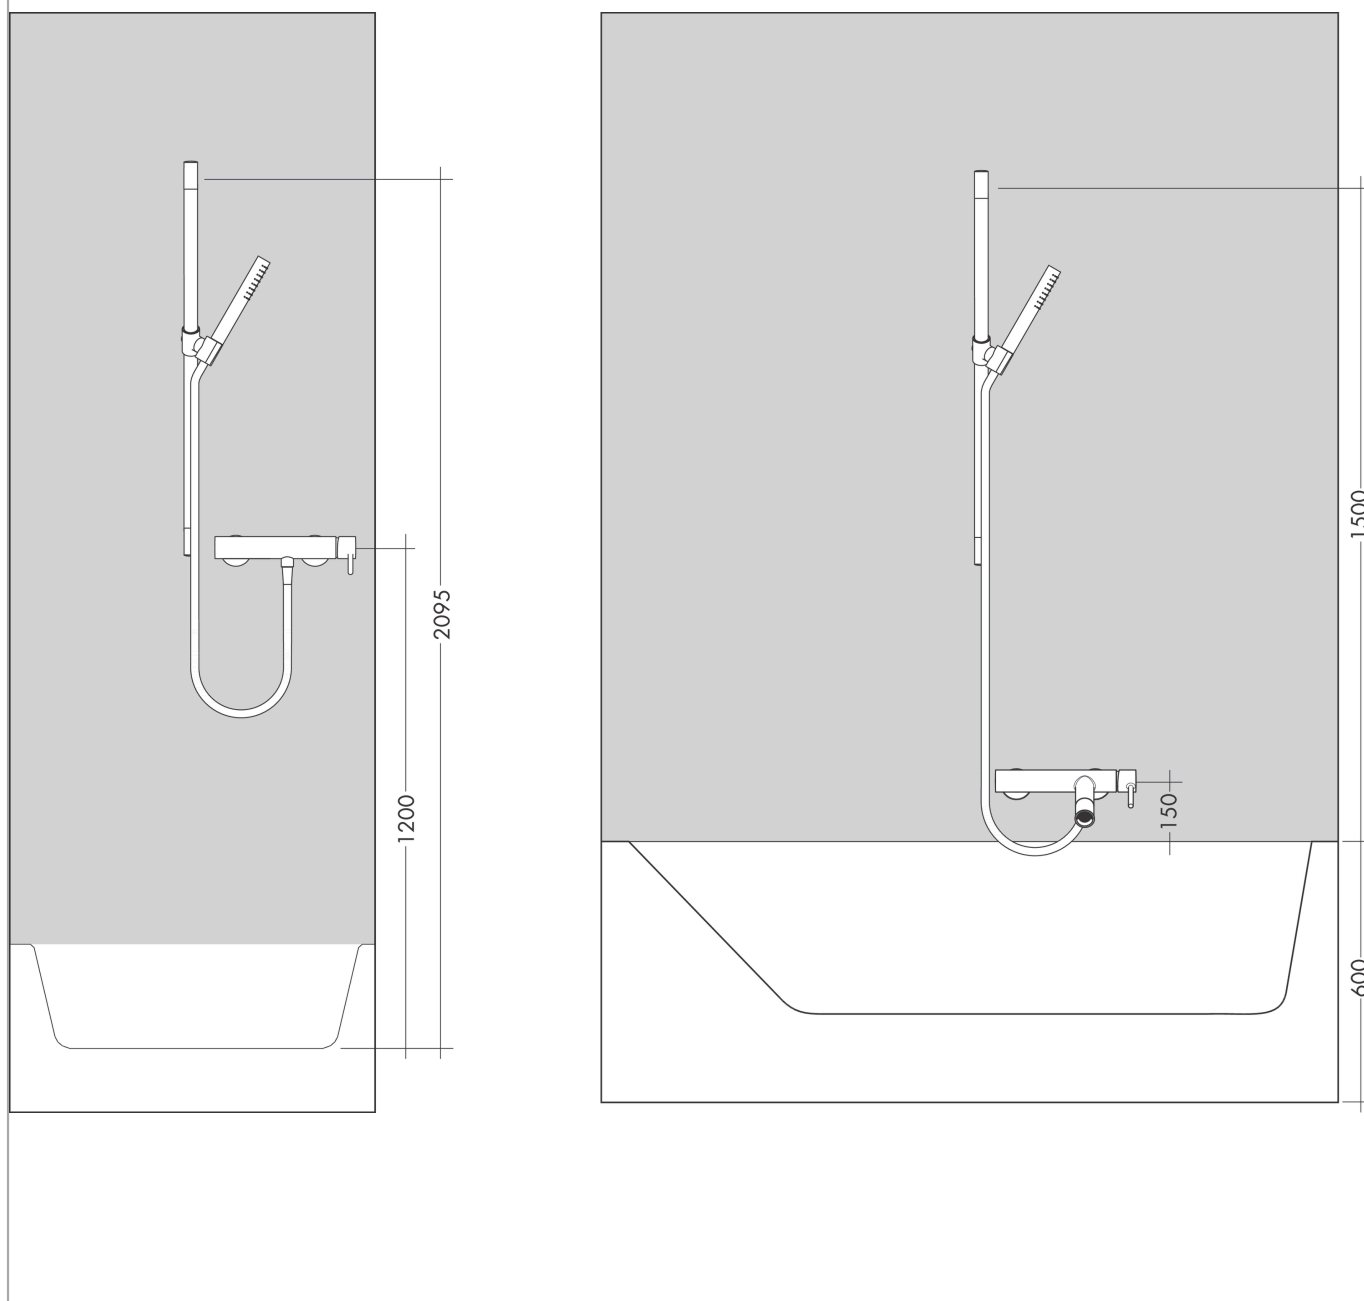

**AXOR Uno
Wallbar 36"**

Finishes : **chrome** Part no. : **27989000**

Description

Features

- Consists of: Wallbar, Handshower hose, Slider
- Angle-adjustable holder pivots left and right, slides easily and locks in place

Product image

Scale drawing

AXOR Uno
Wallbar 36"
Finishes : **chrome** Part no. : **27989000**

Installation example

AXOR Uno
Wallbar 36"
Finishes : **chrome** Part no. : **27989000**

Exploded drawing

Year of production: >01/11

AXOR Uno
Wallbar 36"
 Finishes : **chrome** Part no. : **27989000**

Spare parts list

Year of production: >01/11

Pos.	Description	Part no.	PC	PU
1	mounting set	40915000	0	1
2	support cpl.	96486000	0	1
3	screw	97795000	0	1
4	cover	96485000	0	1
5	tile-matching-disk	96397000	0	1
6	support, assy	96505000	0	1
7	shower hose Isiflex'B 1,60 m	28276000	0	1