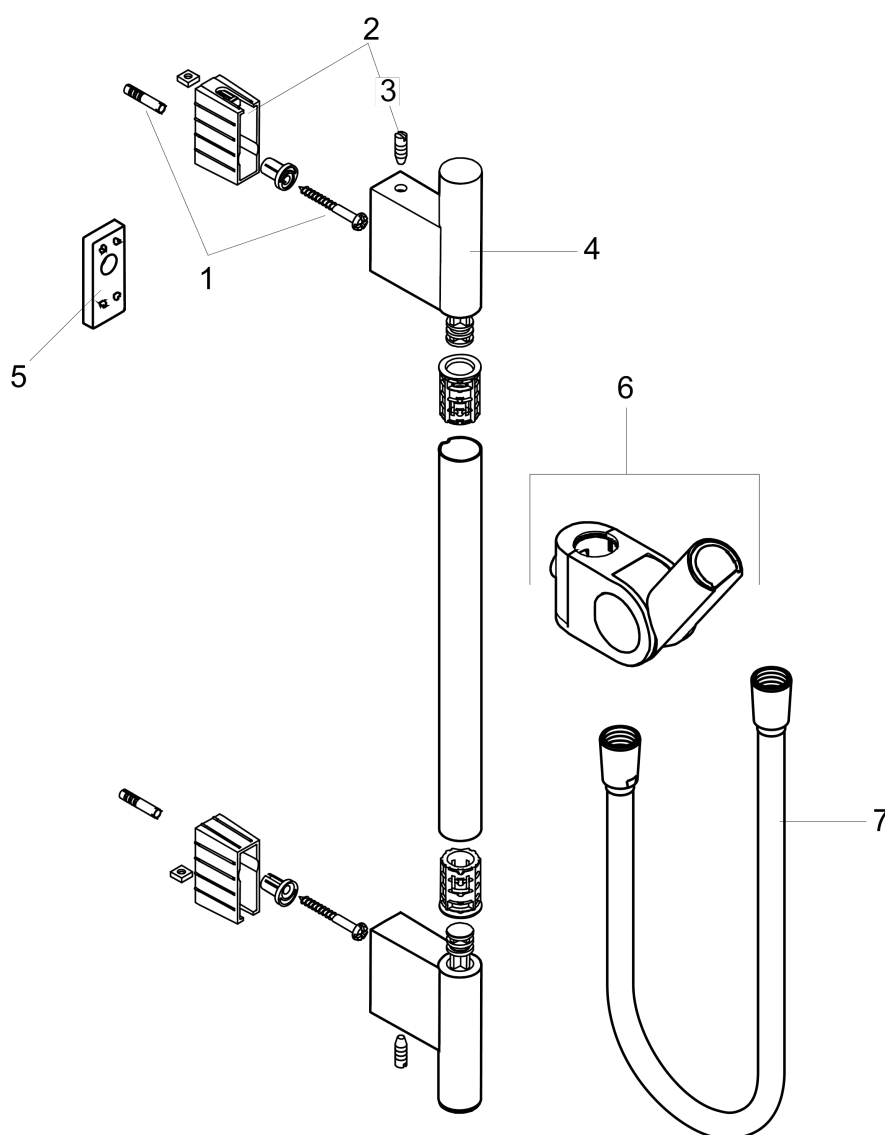

**AXOR Uno
Wallbar 36"**

Finishes : **chrome** Part no. : **27989000**

Description

Features

- Consists of: Wallbar, Handshower hose, Slider
- Angle-adjustable holder pivots left and right, slides easily and locks in place

Product image

Scale drawing

AXOR Uno
Wallbar 36"
Finishes : **chrome** Part no. : **27989000**

Installation example

AXOR Uno
Wallbar 36"
Finishes : **chrome** Part no. : **27989000**

Exploded drawing

Year of production: >01/11

AXOR Uno
Wallbar 36"
 Finishes : **chrome** Part no. : **27989000**

Spare parts list

Year of production: >01/11

Pos.	Description	Part no.	PC	PU
1	mounting set	40915000	0	1
2	support cpl.	96486000	0	1
3	screw	97795000	0	1
4	cover	96485000	0	1
5	tile-matching-disk	96397000	0	1
6	support, assy	96505000	0	1
7	shower hose Isiflex'B 1,60 m	28276000	0	1