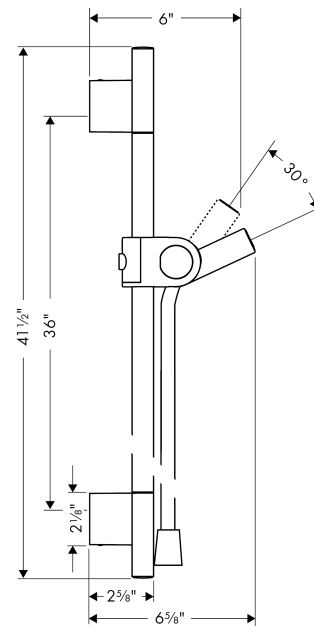

**AXOR Uno
Wallbar 36"**

Finishes : **chrome** Part no. : **27989000**

Description

Features

- Consists of: Wallbar, Handshower hose, Slider
- Angle-adjustable holder pivots left and right, slides easily and locks in place

Product image

Scale drawing

AXOR Uno
Wallbar 36"
Finishes : **chrome** Part no. : **27989000**

Installation example

AXOR Uno
Wallbar 36"
Finishes : **chrome** Part no. : **27989000**

Exploded drawing

Year of production: >01/11

AXOR Uno
Wallbar 36"
 Finishes : **chrome** Part no. : **27989000**

Spare parts list

Year of production: >01/11

Pos.	Description	Part no.	PC	PU
1	mounting set	40915000	0	1
2	support cpl.	96486000	0	1
3	screw	97795000	0	1
4	cover	96485000	0	1
5	tile-matching-disk	96397000	0	1
6	support, assy	96505000	0	1
7	shower hose Isiflex'B 1,60 m	28276000	0	1