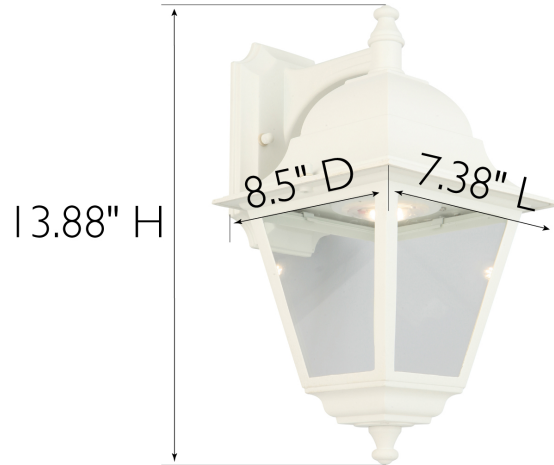

Eduardo Outdoor Integrated LED Colonial Wall Light
White

SPECIFICATIONS

MOUNTING:	Wall Mount	LED BRIGHTNESS (LUMENS):	613
SLOPED CEILING ADAPTABLE:	No	LED COLOR CORRELATED TEMPERATURE (CCT):	N/A
LAMP TYPE 1:	12W LED	LED COLOR RENDERING INDEX (CRI):	83
BULB INCLUDED:	N/A	LED EFFICACY:	51.25
WATTS PER BULB:	N/AW	LED AVERAGE RATED LIFE:	40,000 hours
TOTAL WATTAGE:	N/A	ENERGY EFFICIENT:	Yes
DIMMABLE:	No	LIGHTING AMPS:	N/A
MATERIAL CONSTRUCTION:	Aluminum	VOLTAGE:	120V
ASSEMBLED DIMENSIONS:	7.375" L x 13.875" H x 8.5" D		
WEIGHT:	2.75 lbs.		
BACKPLATE DIMENSIONS:	6.75" H x 4.25" W		
CANOPY CEILING DIMENSIONS:	N/A		
GLASS/SHADE DIMENSIONS:	5.33" H x 5.25" L x " D		
GLASS/SHADE MATERIAL:	Glass		
GLASS/SHADE TYPE:	Clear		
GLASS/SHADE COLOR:	Clear		