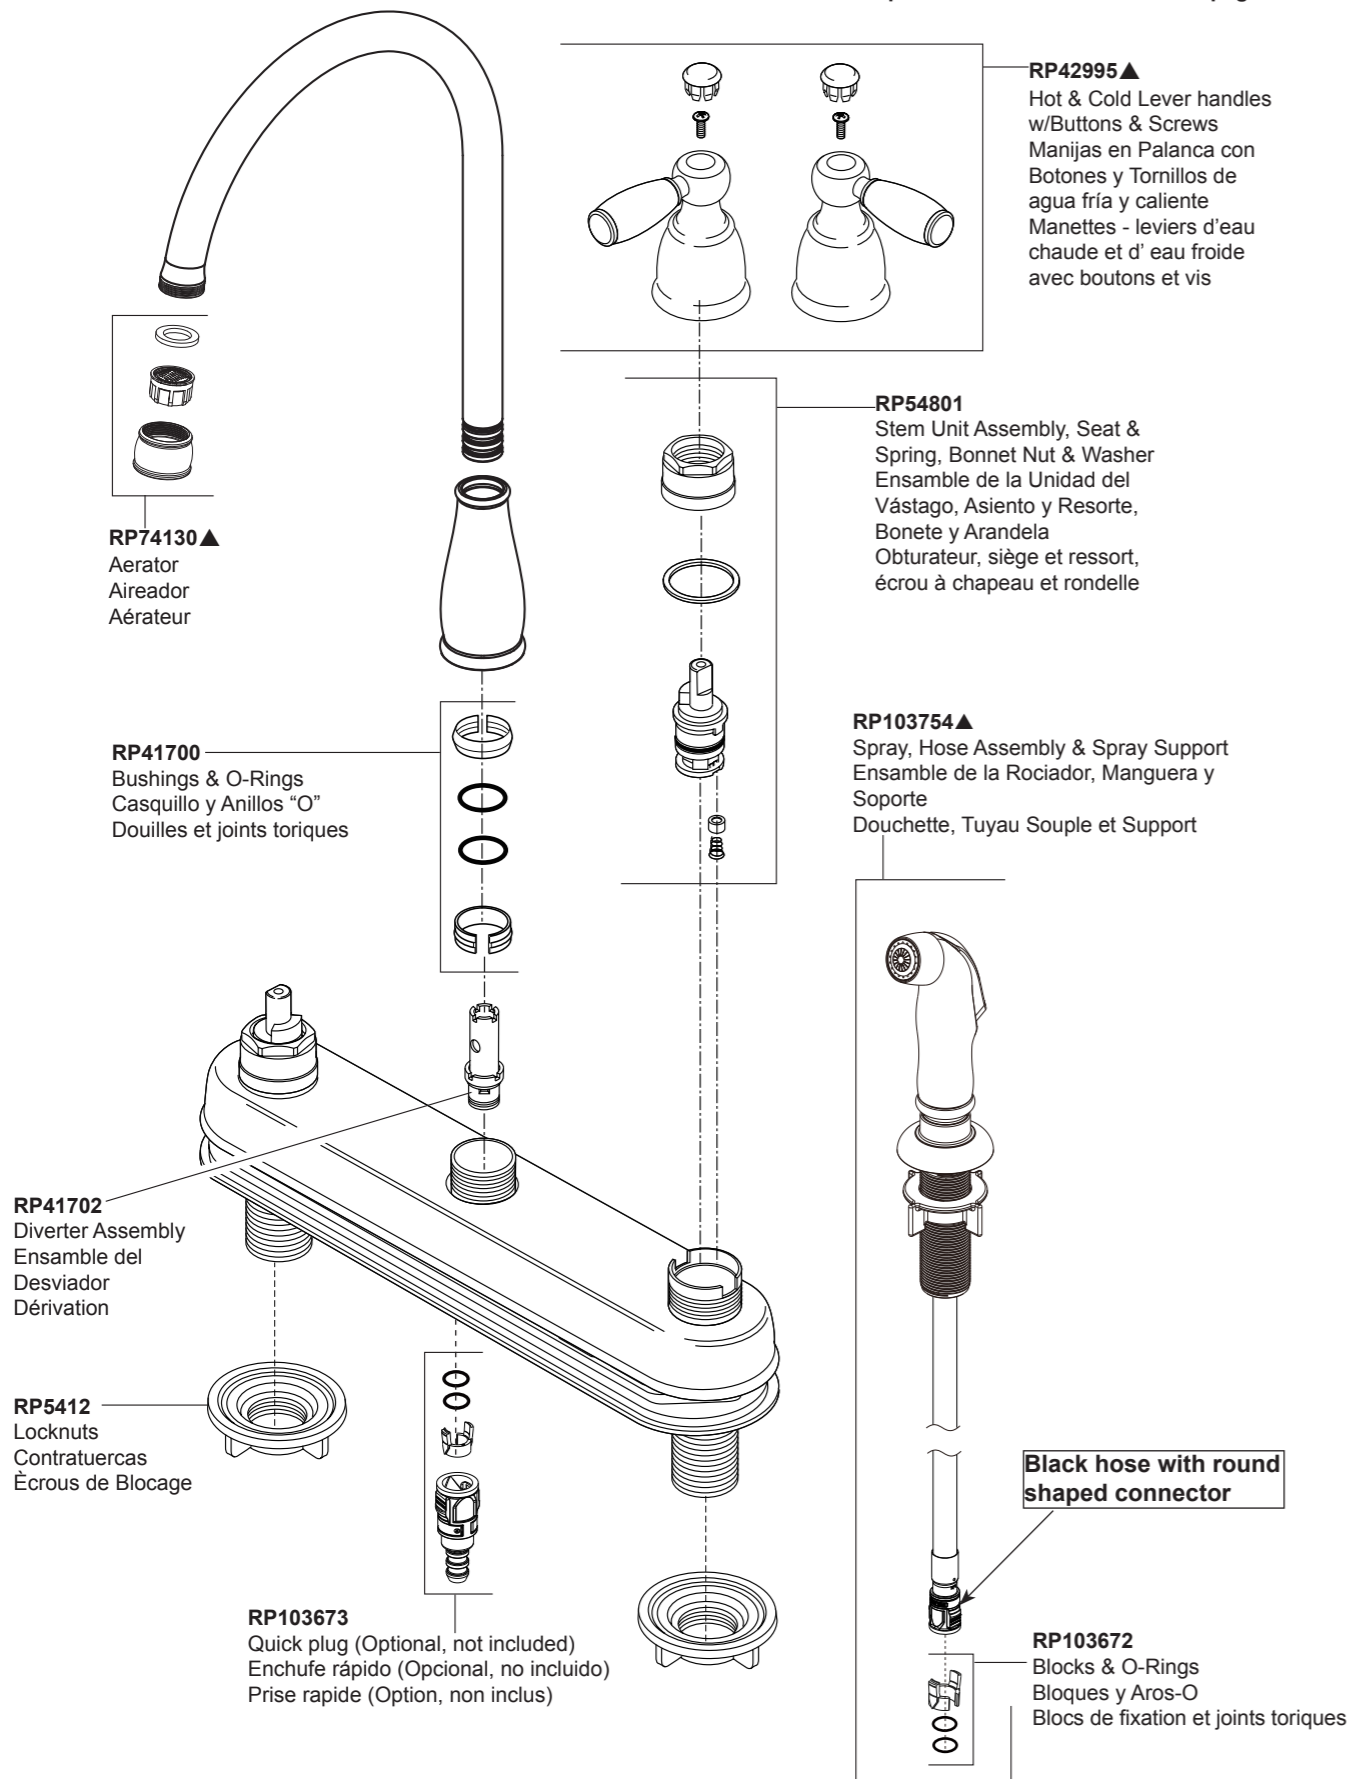

Model/Modelo/Modèle
21987LF & 21988LF
Series/Series/Seria

▲ Specify Finish
Especificíque el Acabado
Précisez le Fini

Order these RP numbers if your spray hose is a black hose with round shaped connector.

For models produced after 1/01/2023, see page 1.
For models produced prior to 1/01/2023 see page 2.

Para los modelos producidos después del 1/01/2023, consulte la página 1.
Para los modelos fabricados antes del 1/01/2023, consulte la página 2.

Pour les modèles produits après le 1/01/2023, voir page 1.
Pour les modèles produits avant le 1/01/2023 voir page 2.