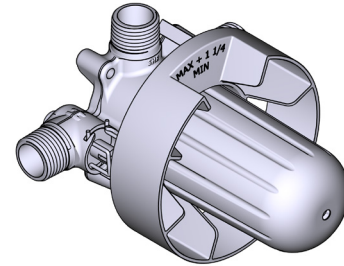

SPECIFICATIONS

DESCRIPTION

- R23
  - 1/2" inlet male NPT or sweat
  - Two 1/2" outlets male NPT or sweat
- R23-EX
  - 1/2" inlet EXPANSION PEX
  - Two 1/2" outlets EXPANSION PEX
- R23-SPEX
  - 1/2" inlet PEX
  - Two 1/2" outlets PEX
- Test cap
- Service valves
- TXX23XX or TXX44XX trim required to complete
- Rough only

STANDARDS

- CSA B125.1
- ASME A112.18.1
- ASSE 1016
- CMR248 Approval

WARRANTY

- Most products or parts carry "Limited Warranties" against manufacturing defects. For US customers please visit houseofrohl.com/support and for Canadian customers please visit houseofrohl.ca/support for complete product and finish warranty.

R23

2-Way Type T/P (thermostatic/pressure balance)

Coaxial Valve Rough

MODELS:

- R23
- R23-EX
- R23-SPEX

CONNECTION:

- NPT or sweat
- Expansion PEX
- PEX