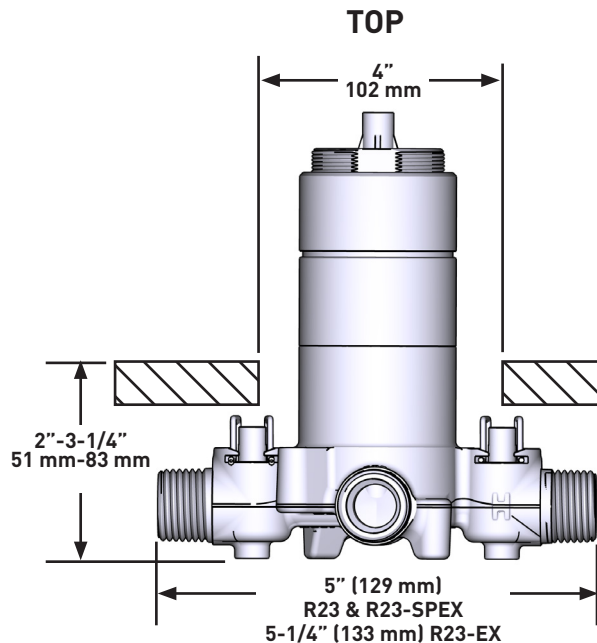

R23

2-Way Type T/P (thermostatic/pressure balance)

Coaxial Valve Rough

MODELS:

- R23
- R23-EX
- R23-SPEX

CONNECTION:

- NPT or sweat
- Expansion PEX
- PEX

For warranty or additional information, contact: