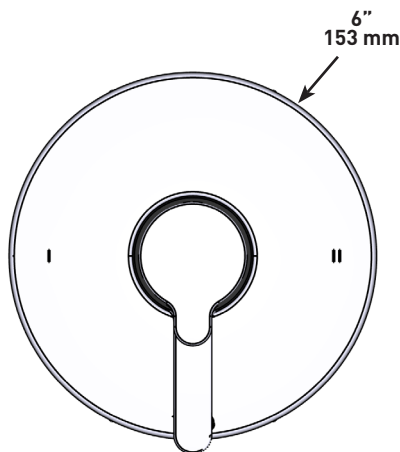

For warranty or additional information, contact:

US Customers

U.S.A.
houseofrohl.com/support
1-800-777-9762

QUEBEC / MARITIMES / WESTERN CANADA
QUÉBEC / MARITIMES / OUEST CANADIEN
QUEBEC / MARITIMOS / CANADA OCCIDENTAL
houseofrohl.ca/support
1-866-473-8442

Canadian Customers

ONTARIO
houseofrohl.ca/support
1-800-287-5354