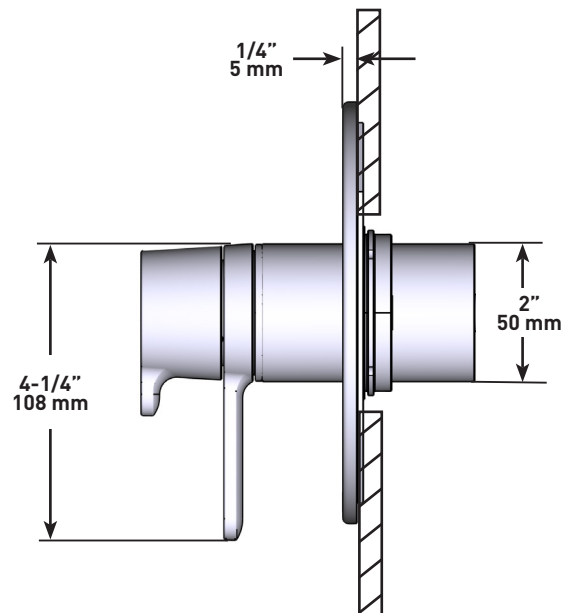

For warranty or additional information, contact:

US Customers

U.S.A.
houseofrohl.com/support
1-800-777-9762

QUEBEC / MARITIMES / WESTERN CANADA
QUÉBEC / MARITIMES / OUEST CANADIEN
QUEBEC / MARITIMOS / CANADA OCCIDENTAL
houseofrohl.ca/support
1-866-473-8442

Canadian Customers

ONTARIO
houseofrohl.ca/support
1-800-287-5354