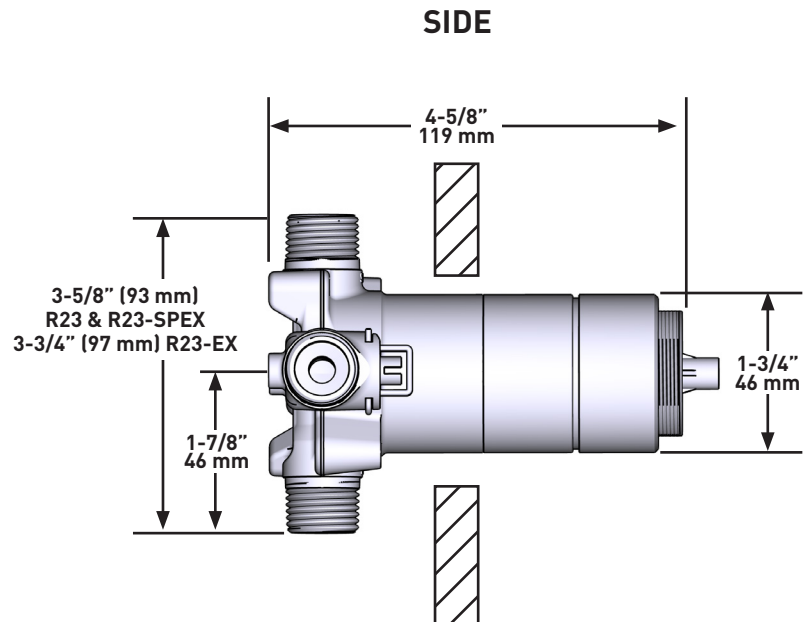

R23

2-Way Type T/P (thermostatic/pressure balance)

Coaxial Valve Rough

MODELS:

- R23
- R23-EX
- R23-SPEX

CONNECTION:

- NPT or sweat
- Expansion PEX
- PEX

For warranty or additional information, contact: