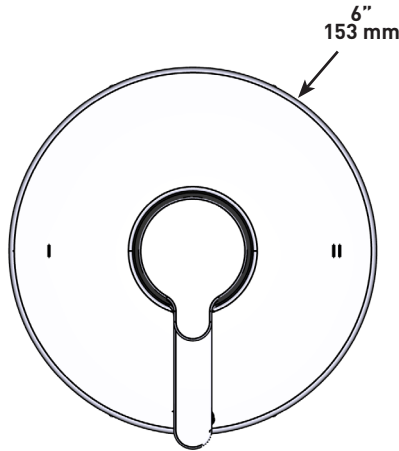

For warranty or additional information, contact:

US Customers

U.S.A.
houseofrohl.com/support
1-800-777-9762

QUEBEC / MARITIMES / WESTERN CANADA
QUÉBEC / MARITIMES / OUEST CANADIEN
QUEBEC / MARITIMOS / CANADA OCCIDENTAL
houseofrohl.ca/support
1-866-473-8442

Canadian Customers

ONTARIO
houseofrohl.ca/support
1-800-287-5354