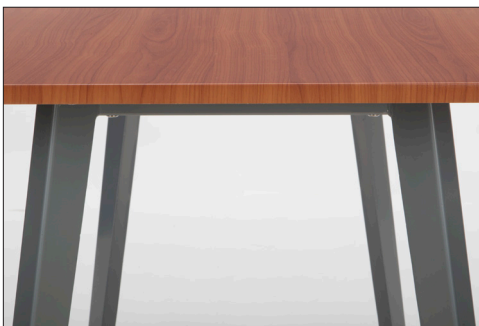

## 1048 48" Computer Desk

- Sleek silver angled legs provide a simple but stylish design accent
- MDF top and PVC wrapping in stylish woodgrain colors
- The 3/4" thick office desk top
- Adjustable glides for easy leveling of unit

**1048**  
48" Computer Desk  
Overall Size:  
29" H x 48" W x 24" D

Cherry

Driftwood

Maple

*MDF top and PVC wrapping*

*Sleek silver angled legs*