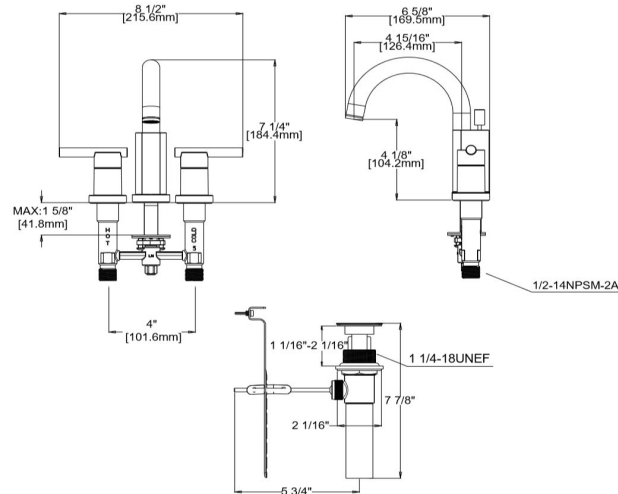

Geneva Centerset Bathroom Faucet
Satin Nickel

SPECIFICATIONS

MATERIAL:	Hybrid	FLOW RATE:	1.2 GPM
HANDLE MATERIAL:	Zinc	LOW FLOW:	Yes
SPOUT MATERIAL:	N/A	HANDLES - CONFIGURATION:	Double Handle
CARTRIDGE MATERIAL:	Ceramic	HANDLE REACH:	2.24"
WATERWAY MATERIAL:	Brass	SPRAYER INCLUDED:	No
DRAIN MATERIAL:	Brass	DIMENSIONS WITH DECK PLATE:	8.5" L x 6.7" W x 7.2" D
FAUCET TYPE:	Lav Centerset	WEIGHT WITH DECK PLATE:	3.88 lbs.
MOUNTING TYPE:	Deck Mount	DIMENSIONS W/O DECK PLATE:	8.49" L x 6.67" W x 7.26" D
MOUNTING HOLES:	3	WEIGHT W/O DECK PLATE:	4.11 lbs.
MAX DECK THICKNESS:	1.69"	PVD FINISH:	Yes
DECK PLATE - INCLUDED:	N/A		
SPOUT REACH:	5.41"		
SPOUT HEIGHT:	4.07"		