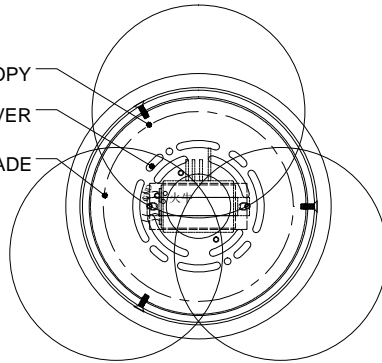

7.5"DIA*2.5"H.CANOPY
6.25"DIA*0.5"H.MOUNTING PLATE COVER

6"DIA*4"H.SHADE

TOP VIEW

CANOPY DETAIL

FRONT VIEW