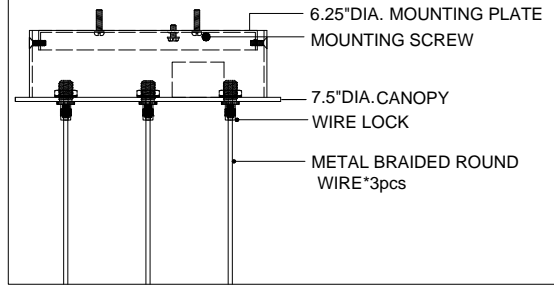

7.5"DIA*2.5"H.CANOPY
6.25"DIA*0.5"H.MOUNTING PLATE COVER

6"DIA*4"H.SHADE

TOP VIEW

CANOPY DETAIL

FRONT VIEW