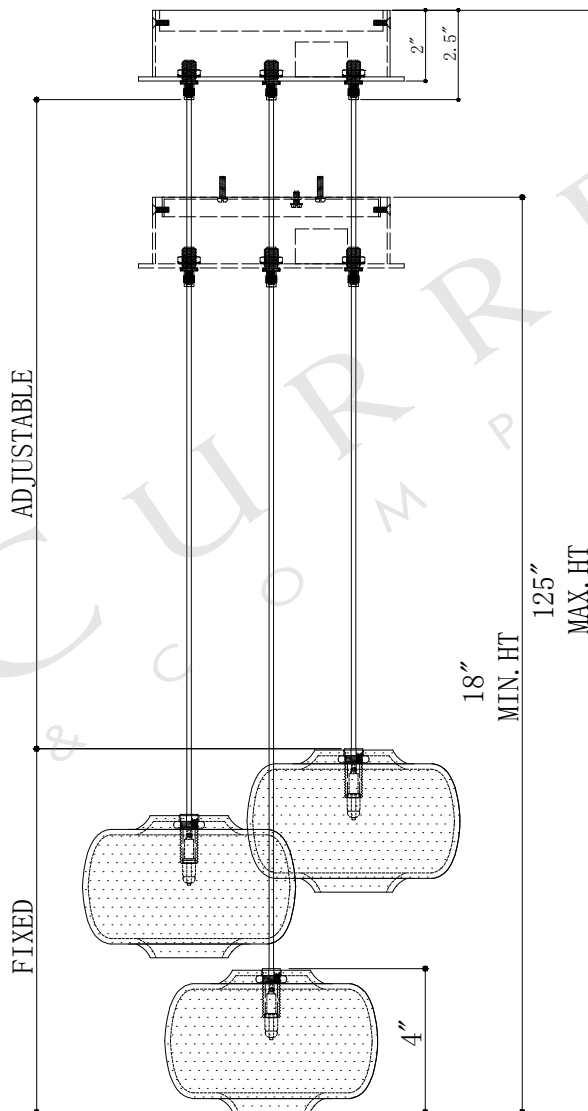

7.5"DIA*2.5"H.CANOPY
6.25"DIA*0.5"H.MOUNTING PLATE COVER

6"DIA*4"H.SHADE

TOP VIEW

CANOPY DETAIL

FRONT VIEW