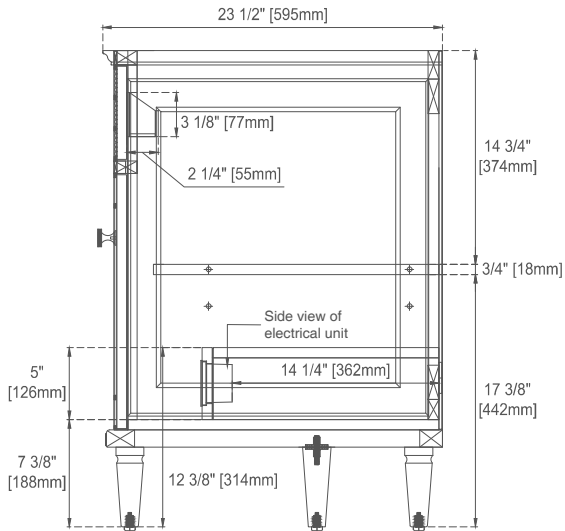

### Features and Materials

Solids: BKO/BW-Yellow Poplar; LNO/WWO-Ash; WLT-Rubberwood  
Veneers: LNO/WWO-Ash; WLT-Walnut  
Panels: Plywood  
Installation Type: Floor Standing  
Number of Basins: Two, with optional 3cm top  
Vanity Top Included: NO, Optional 3cm Tops Available with Sinks  
Basins Included: NO  
Overflow: Yes, Front Facing  
Optional Wooden Backsplash  
Number of Doors: Four  
Number of Drawers: Three  
Number of Tip Outs: Two  
USB/Power Component: YES (ETL5011080)  
Cord Length: 6'6"  
Bamboo Storage Tray: YES  
Assembly Type: Installation of Optional 3cm Top  
Drawer Box Material and Construction: 12mm Plywood/English Dovetail Joinery  
Hardware Material and Finish: Zinc Alloy, BW/WWO - Brushed Nickel Color;  
BKO/LNO/WLT -Champagne Brass Color  
Fits Drain Hole Size: 1 3/4"  
Full Extension, Soft Close Glides  
European Soft Close Hinges  
Aluminum Laminate Drawer Liners  
Adjustable Levelers

### Dimension

Width: 71-7/8"  
Depth: 23-1/2"  
Height: 32-7/8"  
Rough-In Height: 21-1/2"

Visit website for warranty and installation information  
[www.jamesmartinvanities.com](http://www.jamesmartinvanities.com)

72" LORELAI VANITY  
 424-V72-BKO 424-V72-WWO  
 424-V72-BW 424-V72-WLT  
 424-V72-LNO

JAMES MARTIN  
 VANITIES

Knob

Bamboo Drawer Organizer  
 In the Middle Drawer

Front View

All dimensions are nominal  
 Diagrams are of cabinet only—James Martin Optional Countertops and sinks are not shown

JAMES MARTIN  
 VANITIES

Side View 1

Side View 2

Back View

All dimensions are nominal  
 Diagrams are of cabinet only—James Martin Optional Countertops and sinks are not shown

Visit website for warranty and installation information  
[www.jamesmartinvanities.com](http://www.jamesmartinvanities.com)