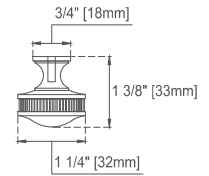

### Features and Materials

Solids: BKO/BW-Yellow Poplar; LNO/WWO-Ash; WLT-Rubberwood  
Veneers: LNO/WWO-Ash; WLT-Walnut  
Panels: Plywood  
Installation Type: Floor Standing  
Number of Basins: Two, with optional 3cm top  
Vanity Top Included: NO, Optional 3cm Tops Available with Sinks  
Basins Included: NO  
Overflow: Yes, Front Facing  
Optional Wooden Backsplash  
Number of Doors: Four  
Number of Drawers: Three  
Number of Tip Outs: Two  
USB/Power Component: YES (ETL5011080)  
Cord Length: 6'6"  
Bamboo Storage Tray: YES  
Assembly Type: Installation of Optional 3cm Top  
Drawer Box Material and Construction: 12mm Plywood/English Dovetail Joinery  
Hardware Material and Finish: Zinc Alloy, BW/WWO - Brushed Nickel Color;  
BKO/LNO/WLT -Champagne Brass Color  
Fits Drain Hole Size: 1 3/4"  
Full Extension, Soft Close Glides  
European Soft Close Hinges  
Aluminum Laminate Drawer Liners  
Adjustable Levelers

### Dimension

Width: 71-7/8"  
Depth: 23-1/2"  
Height: 32-7/8"  
Rough-In Height: 21-1/2"

Visit website for warranty and installation information  
[www.jamesmartinvanities.com](http://www.jamesmartinvanities.com)

72" LORELAI VANITY  
 424-V72-BKO 424-V72-WWO  
 424-V72-BW 424-V72-WLT  
 424-V72-LNO

JAMES MARTIN  
 VANITIES

Knob

Bamboo Drawer Organizer  
 In the Middle Drawer

Front View

All dimensions are nominal  
 Diagrams are of cabinet only—James Martin Optional Countertops and sinks are not shown