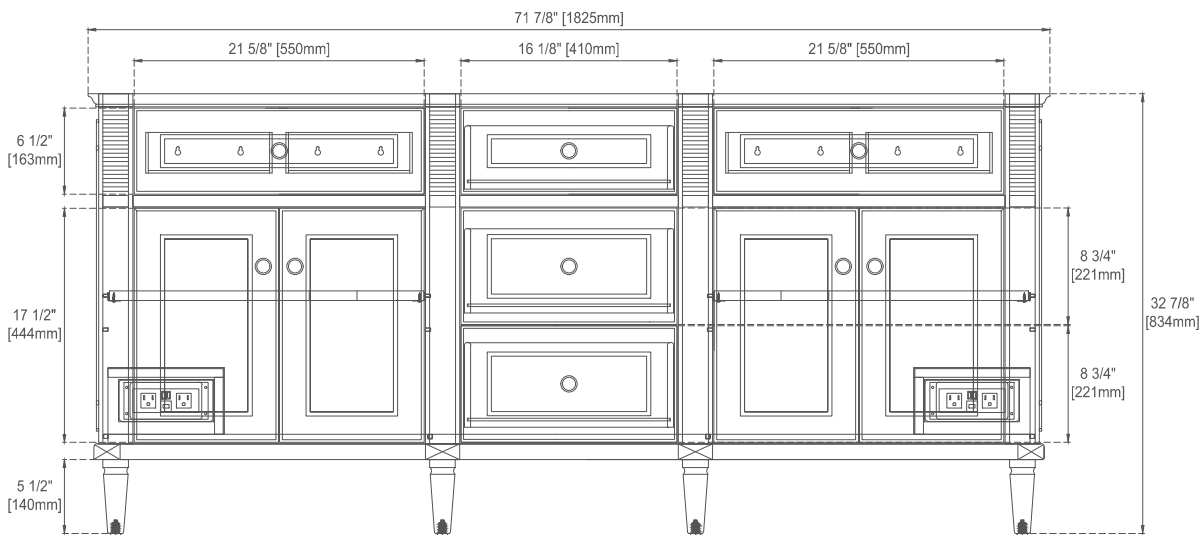

### Features and Materials

Solids: BKO/BW-Yellow Poplar; LNO/WWO-Ash; WLT-Rubberwood  
Veneers: LNO/WWO-Ash; WLT-Walnut  
Panels: Plywood  
Installation Type: Floor Standing  
Number of Basins: Two, with optional 3cm top  
Vanity Top Included: NO, Optional 3cm Tops Available with Sinks  
Basins Included: NO  
Overflow: Yes, Front Facing  
Optional Wooden Backsplash  
Number of Doors: Four  
Number of Drawers: Three  
Number of Tip Outs: Two  
USB/Power Component: YES (ETL5011080)  
Cord Length: 6'6"  
Bamboo Storage Tray: YES  
Assembly Type: Installation of Optional 3cm Top  
Drawer Box Material and Construction: 12mm Plywood/English Dovetail Joinery  
Hardware Material and Finish: Zinc Alloy, BW/WWO - Brushed Nickel Color;  
BKO/LNO/WLT -Champagne Brass Color  
Fits Drain Hole Size: 1 3/4"  
Full Extension, Soft Close Glides  
European Soft Close Hinges  
Aluminum Laminate Drawer Liners  
Adjustable Levelers

### Dimension

Width: 71-7/8"  
Depth: 23-1/2"  
Height: 32-7/8"  
Rough-In Height: 21-1/2"

Visit website for warranty and installation information  
[www.jamesmartinvanities.com](http://www.jamesmartinvanities.com)

72" LORELAI VANITY  
 424-V72-BKO 424-V72-WWO  
 424-V72-BW 424-V72-WLT  
 424-V72-LNO

JAMES MARTIN  
 VANITIES

Knob

Bamboo Drawer Organizer  
 In the Middle Drawer

Front View

All dimensions are nominal  
 Diagrams are of cabinet only—James Martin Optional Countertops and sinks are not shown