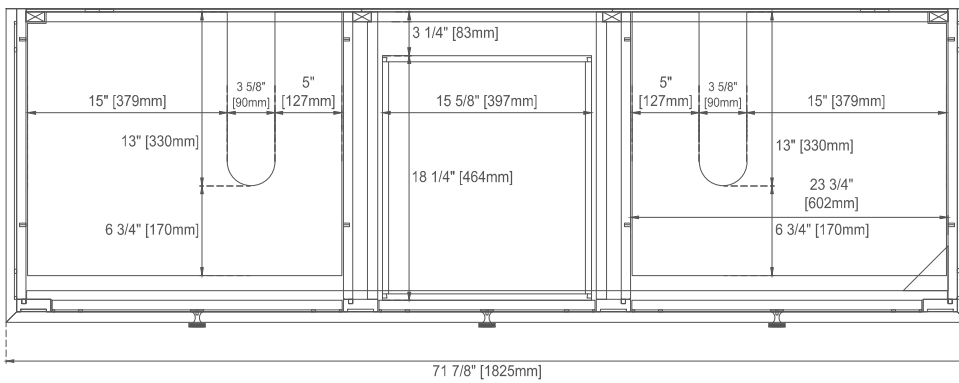

### Features and Materials

Solids: BKO/BW-Yellow Poplar; LNO/WWO-Ash; WLT-Rubberwood  
Veneers: LNO/WWO-Ash; WLT-Walnut  
Panels: Plywood  
Installation Type: Floor Standing  
Number of Basins: Two, with optional 3cm top  
Vanity Top Included: NO, Optional 3cm Tops Available with Sinks  
Basins Included: NO  
Overflow: Yes, Front Facing  
Optional Wooden Backsplash  
Number of Doors: Four  
Number of Drawers: Three  
Number of Tip Outs: Two  
USB/Power Component: YES (ETL5011080)  
Cord Length: 6'6"  
Bamboo Storage Tray: YES  
Assembly Type: Installation of Optional 3cm Top  
Drawer Box Material and Construction: 12mm Plywood/English Dovetail Joinery  
Hardware Material and Finish: Zinc Alloy, BW/WWO - Brushed Nickel Color;  
BKO/LNO/WLT -Champagne Brass Color  
Fits Drain Hole Size: 1 3/4"  
Full Extension, Soft Close Glides  
European Soft Close Hinges  
Aluminum Laminate Drawer Liners  
Adjustable Levelers

### Dimension

Width: 71-7/8"  
Depth: 23-1/2"  
Height: 32-7/8"  
Rough-In Height: 21-1/2"

Visit website for warranty and installation information  
[www.jamesmartinvanities.com](http://www.jamesmartinvanities.com)

72" LORELAI VANITY  
 424-V72-BKO 424-V72-WWO  
 424-V72-BW 424-V72-WLT  
 424-V72-LNO

JAMES MARTIN  
 VANITIES

Knob

Bamboo Drawer Organizer  
 In the Middle Drawer

Front View

All dimensions are nominal  
 Diagrams are of cabinet only—James Martin Optional Countertops and sinks are not shown