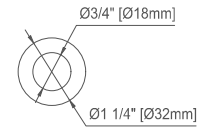

### Features and Materials

Solids: BKO/BW-Yellow Poplar; LNO/WWO-Ash; WLT-Rubberwood  
Veneers: LNO/WWO-Ash; WLT-Walnut  
Panels: Plywood  
Installation Type: Floor Standing  
Number of Basins: Two, with optional 3cm top  
Vanity Top Included: NO, Optional 3cm Tops Available with Sinks  
Basins Included: NO  
Overflow: Yes, Front Facing  
Optional Wooden Backsplash  
Number of Doors: Four  
Number of Drawers: Three  
Number of Tip Outs: Two  
USB/Power Component: YES (ETL5011080)  
Cord Length: 6'6"  
Bamboo Storage Tray: YES  
Assembly Type: Installation of Optional 3cm Top  
Drawer Box Material and Construction: 12mm Plywood/English Dovetail Joinery  
Hardware Material and Finish: Zinc Alloy, BW/WWO - Brushed Nickel Color;  
BKO/LNO/WLT -Champagne Brass Color  
Fits Drain Hole Size: 1 3/4"  
Full Extension, Soft Close Glides  
European Soft Close Hinges  
Aluminum Laminate Drawer Liners  
Adjustable Levelers

### Dimension

Width: 71-7/8"  
Depth: 23-1/2"  
Height: 32-7/8"  
Rough-In Height: 21-1/2"

Visit website for warranty and installation information  
[www.jamesmartinvanities.com](http://www.jamesmartinvanities.com)

72" LORELAI VANITY  
 424-V72-BKO 424-V72-WWO  
 424-V72-BW 424-V72-WLT  
 424-V72-LNO

JAMES MARTIN  
 VANITIES

Knob

Bamboo Drawer Organizer  
 In the Middle Drawer

Front View

All dimensions are nominal  
 Diagrams are of cabinet only—James Martin Optional Countertops and sinks are not shown