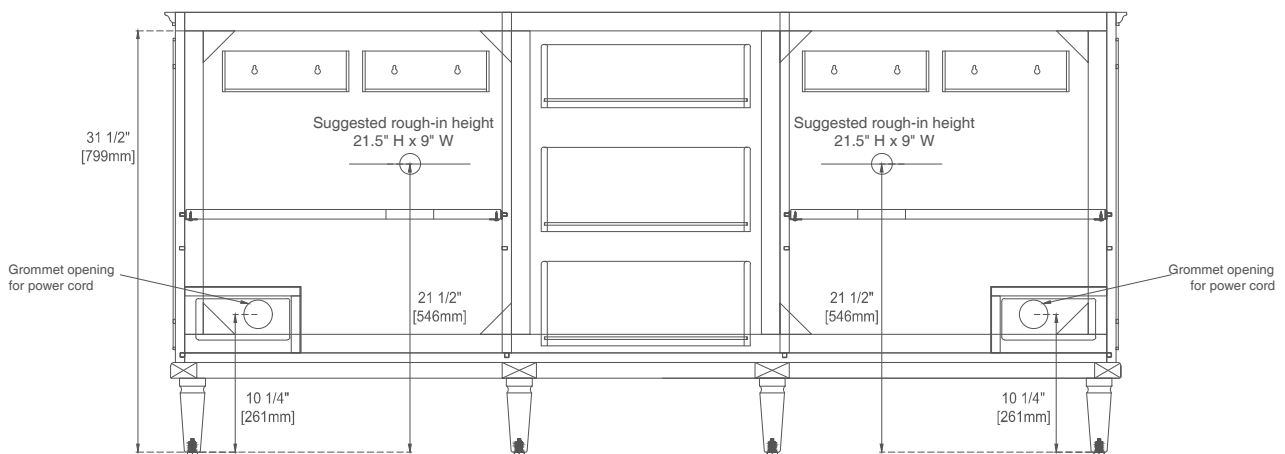

### Features and Materials

Solids: BKO/BW-Yellow Poplar; LNO/WWO-Ash; WLT-Rubberwood  
Veneers: LNO/WWO-Ash; WLT-Walnut  
Panels: Plywood  
Installation Type: Floor Standing  
Number of Basins: Two, with optional 3cm top  
Vanity Top Included: NO, Optional 3cm Tops Available with Sinks  
Basins Included: NO  
Overflow: Yes, Front Facing  
Optional Wooden Backsplash  
Number of Doors: Four  
Number of Drawers: Three  
Number of Tip Outs: Two  
USB/Power Component: YES (ETL5011080)  
Cord Length: 6'6"  
Bamboo Storage Tray: YES  
Assembly Type: Installation of Optional 3cm Top  
Drawer Box Material and Construction: 12mm Plywood/English Dovetail Joinery  
Hardware Material and Finish: Zinc Alloy, BW/WWO - Brushed Nickel Color;  
BKO/LNO/WLT -Champagne Brass Color  
Fits Drain Hole Size: 1 3/4"  
Full Extension, Soft Close Glides  
European Soft Close Hinges  
Aluminum Laminate Drawer Liners  
Adjustable Levelers

### Dimension

Width: 71-7/8"  
Depth: 23-1/2"  
Height: 32-7/8"  
Rough-In Height: 21-1/2"

Visit website for warranty and installation information  
[www.jamesmartinvanities.com](http://www.jamesmartinvanities.com)

72" LORELAI VANITY  
 424-V72-BKO 424-V72-WWO  
 424-V72-BW 424-V72-WLT  
 424-V72-LNO

JAMES MARTIN  
 VANITIES

Knob

Bamboo Drawer Organizer  
 In the Middle Drawer

Front View

All dimensions are nominal  
 Diagrams are of cabinet only—James Martin Optional Countertops and sinks are not shown

JAMES MARTIN  
 VANITIES

Side View 1

Side View 2

Back View

All dimensions are nominal  
 Diagrams are of cabinet only—James Martin Optional Countertops and sinks are not shown

Visit website for warranty and installation information  
[www.jamesmartinvanities.com](http://www.jamesmartinvanities.com)