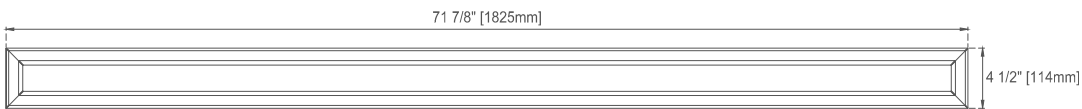

### Features and Materials

Solids: BKO/BW-Yellow Poplar; LNO/WWO-Ash; WLT-Rubberwood  
Veneers: LNO/WWO-Ash; WLT-Walnut  
Panels: Plywood  
Installation Type: Floor Standing  
Number of Basins: Two, with optional 3cm top  
Vanity Top Included: NO, Optional 3cm Tops Available with Sinks  
Basins Included: NO  
Overflow: Yes, Front Facing  
Optional Wooden Backsplash  
Number of Doors: Four  
Number of Drawers: Three  
Number of Tip Outs: Two  
USB/Power Component: YES (ETL5011080)  
Cord Length: 6'6"  
Bamboo Storage Tray: YES  
Assembly Type: Installation of Optional 3cm Top  
Drawer Box Material and Construction: 12mm Plywood/English Dovetail Joinery  
Hardware Material and Finish: Zinc Alloy, BW/WWO - Brushed Nickel Color;  
BKO/LNO/WLT -Champagne Brass Color  
Fits Drain Hole Size: 1 3/4"  
Full Extension, Soft Close Glides  
European Soft Close Hinges  
Aluminum Laminate Drawer Liners  
Adjustable Levelers

### Dimension

Width: 71-7/8"  
Depth: 23-1/2"  
Height: 32-7/8"  
Rough-In Height: 21-1/2"

Visit website for warranty and installation information  
[www.jamesmartinvanities.com](http://www.jamesmartinvanities.com)

72" LORELAI VANITY  
 424-V72-BKO 424-V72-WWO  
 424-V72-BW 424-V72-WLT  
 424-V72-LNO

JAMES MARTIN  
 VANITIES

Knob

Bamboo Drawer Organizer  
 In the Middle Drawer

Front View

All dimensions are nominal  
 Diagrams are of cabinet only—James Martin Optional Countertops and sinks are not shown