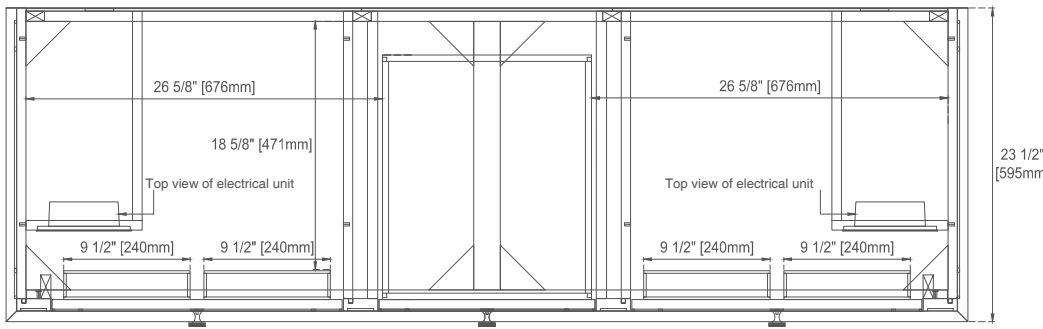

### Features and Materials

Solids: BKO/BW-Yellow Poplar; LNO/WWO-Ash; WLT-Rubberwood  
Veneers: LNO/WWO-Ash; WLT-Walnut  
Panels: Plywood  
Installation Type: Floor Standing  
Number of Basins: Two, with optional 3cm top  
Vanity Top Included: NO, Optional 3cm Tops Available with Sinks  
Basins Included: NO  
Overflow: Yes, Front Facing  
Optional Wooden Backsplash  
Number of Doors: Four  
Number of Drawers: Three  
Number of Tip Outs: Two  
USB/Power Component: YES (ETL5011080)  
Cord Length: 6'6"  
Bamboo Storage Tray: YES  
Assembly Type: Installation of Optional 3cm Top  
Drawer Box Material and Construction: 12mm Plywood/English Dovetail Joinery  
Hardware Material and Finish: Zinc Alloy, BW/WWO - Brushed Nickel Color;  
BKO/LNO/WLT -Champagne Brass Color  
Fits Drain Hole Size: 1 3/4"  
Full Extension, Soft Close Glides  
European Soft Close Hinges  
Aluminum Laminate Drawer Liners  
Adjustable Levelers

### Dimension

Width: 71-7/8"  
Depth: 23-1/2"  
Height: 32-7/8"  
Rough-In Height: 21-1/2"

Visit website for warranty and installation information  
[www.jamesmartinvanities.com](http://www.jamesmartinvanities.com)

72" LORELAI VANITY  
 424-V72-BKO 424-V72-WWO  
 424-V72-BW 424-V72-WLT  
 424-V72-LNO

JAMES MARTIN  
 VANITIES

Knob

Bamboo Drawer Organizer  
 In the Middle Drawer

Front View

All dimensions are nominal  
 Diagrams are of cabinet only—James Martin Optional Countertops and sinks are not shown