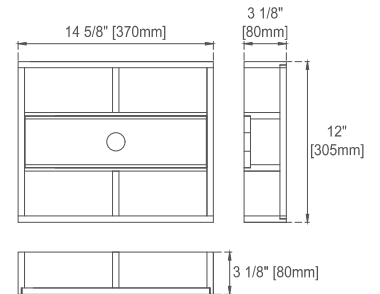

### Features and Materials

Solids: BKO/BW-Yellow Poplar; LNO/WWO-Ash; WLT-Rubberwood  
Veneers: LNO/WWO-Ash; WLT-Walnut  
Panels: Plywood  
Installation Type: Floor Standing  
Number of Basins: Two, with optional 3cm top  
Vanity Top Included: NO, Optional 3cm Tops Available with Sinks  
Basins Included: NO  
Overflow: Yes, Front Facing  
Optional Wooden Backsplash  
Number of Doors: Four  
Number of Drawers: Three  
Number of Tip Outs: Two  
USB/Power Component: YES (ETL5011080)  
Cord Length: 6'6"  
Bamboo Storage Tray: YES  
Assembly Type: Installation of Optional 3cm Top  
Drawer Box Material and Construction: 12mm Plywood/English Dovetail Joinery  
Hardware Material and Finish: Zinc Alloy, BW/WWO - Brushed Nickel Color;  
BKO/LNO/WLT -Champagne Brass Color  
Fits Drain Hole Size: 1 3/4"  
Full Extension, Soft Close Glides  
European Soft Close Hinges  
Aluminum Laminate Drawer Liners  
Adjustable Levelers

### Dimension

Width: 71-7/8"  
Depth: 23-1/2"  
Height: 32-7/8"  
Rough-In Height: 21-1/2"

Visit website for warranty and installation information  
[www.jamesmartinvanities.com](http://www.jamesmartinvanities.com)

72" LORELAI VANITY  
 424-V72-BKO 424-V72-WWO  
 424-V72-BW 424-V72-WLT  
 424-V72-LNO

JAMES MARTIN  
 VANITIES

Knob

Bamboo Drawer Organizer  
 In the Middle Drawer

Front View

All dimensions are nominal  
 Diagrams are of cabinet only—James Martin Optional Countertops and sinks are not shown