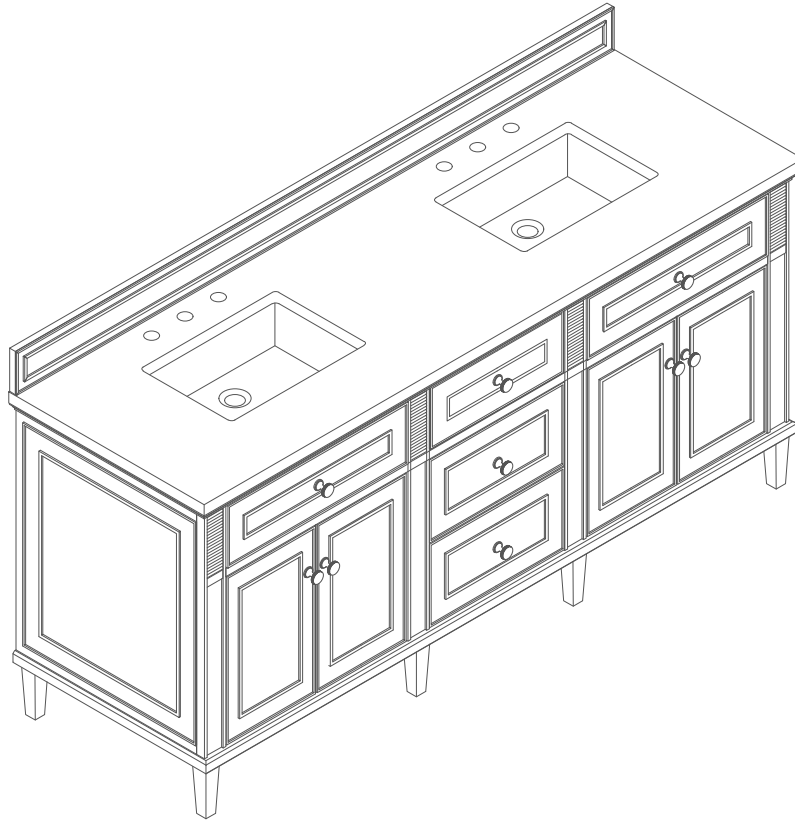

72" LORELAI VANITY  
424-V72-BKO 424-V72-WWO  
424-V72-BW 424-V72-WLT  
424-V72-LNO

**JAMES MARTIN**  
VANITIES

### Features and Materials

Solids: BKO/BW-Yellow Poplar; LNO/WWO-Ash; WLT-Rubberwood  
Veneers: LNO/WWO-Ash; WLT-Walnut  
Panels: Plywood  
Installation Type: Floor Standing  
Number of Basins: Two, with optional 3cm top  
Vanity Top Included: NO, Optional 3cm Tops Available with Sinks  
Basins Included: NO  
Overflow: Yes, Front Facing  
Optional Wooden Backsplash  
Number of Doors: Four  
Number of Drawers: Three  
Number of Tip Outs: Two  
USB/Power Component: YES (ETL5011080)  
Cord Length: 6'6"  
Bamboo Storage Tray: YES  
Assembly Type: Installation of Optional 3cm Top  
Drawer Box Material and Construction: 12mm Plywood/English Dovetail Joinery  
Hardware Material and Finish: Zinc Alloy, BW/WWO - Brushed Nickel Color;  
BKO/LNO/WLT -Champagne Brass Color  
Fits Drain Hole Size: 1 3/4"  
Full Extension, Soft Close Glides  
European Soft Close Hinges  
Aluminum Laminate Drawer Liners  
Adjustable Levelers

### Dimension

Width: 71-7/8"  
Depth: 23-1/2"  
Height: 32-7/8"  
Rough-In Height: 21-1/2"

Visit website for warranty and installation information  
[www.jamesmartinvanities.com](http://www.jamesmartinvanities.com)