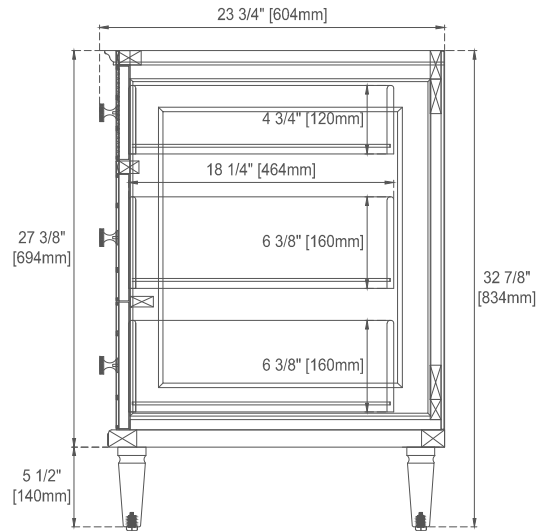

### Features and Materials

Solids: BKO/BW-Yellow Poplar; LNO/WWO-Ash; WLT-Rubberwood  
Veneers: LNO/WWO-Ash; WLT-Walnut  
Panels: Plywood  
Installation Type: Floor Standing  
Number of Basins: Two, with optional 3cm top  
Vanity Top Included: NO, Optional 3cm Tops Available with Sinks  
Basins Included: NO  
Overflow: Yes, Front Facing  
Optional Wooden Backsplash  
Number of Doors: Four  
Number of Drawers: Three  
Number of Tip Outs: Two  
USB/Power Component: YES (ETL5011080)  
Cord Length: 6'6"  
Bamboo Storage Tray: YES  
Assembly Type: Installation of Optional 3cm Top  
Drawer Box Material and Construction: 12mm Plywood/English Dovetail Joinery  
Hardware Material and Finish: Zinc Alloy, BW/WWO - Brushed Nickel Color;  
BKO/LNO/WLT -Champagne Brass Color  
Fits Drain Hole Size: 1 3/4"  
Full Extension, Soft Close Glides  
European Soft Close Hinges  
Aluminum Laminate Drawer Liners  
Adjustable Levelers

### Dimension

Width: 71-7/8"  
Depth: 23-1/2"  
Height: 32-7/8"  
Rough-In Height: 21-1/2"

Visit website for warranty and installation information  
[www.jamesmartinvanities.com](http://www.jamesmartinvanities.com)

72" LORELAI VANITY  
 424-V72-BKO 424-V72-WWO  
 424-V72-BW 424-V72-WLT  
 424-V72-LNO

JAMES MARTIN  
 VANITIES

Knob

Bamboo Drawer Organizer  
 In the Middle Drawer

Front View

All dimensions are nominal  
 Diagrams are of cabinet only—James Martin Optional Countertops and sinks are not shown

JAMES MARTIN  
 VANITIES

Side View 1

Side View 2

Back View

All dimensions are nominal  
 Diagrams are of cabinet only—James Martin Optional Countertops and sinks are not shown

Visit website for warranty and installation information  
[www.jamesmartinvanities.com](http://www.jamesmartinvanities.com)