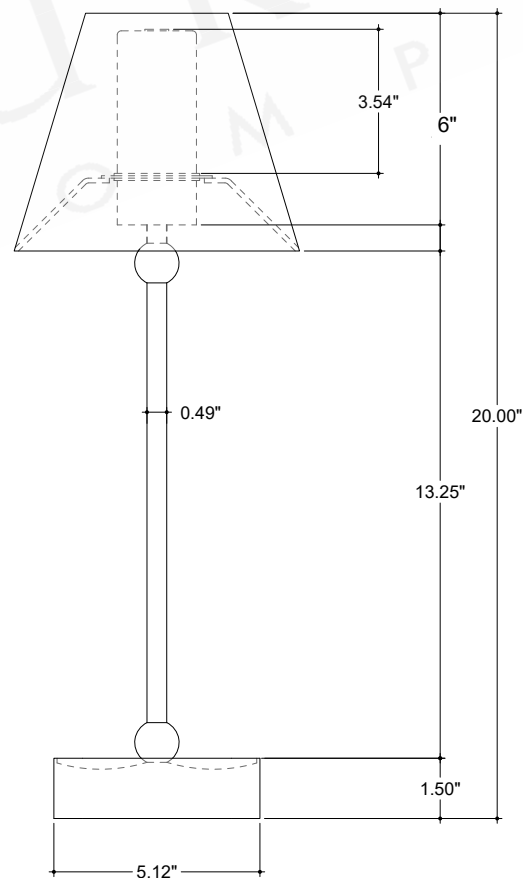

ITEM: 6700-0004

Overall Dimensions

Height: 20"  
Width: 7.0"  
Depth: 5.5"

TOP VIEW

FRONT VIEW