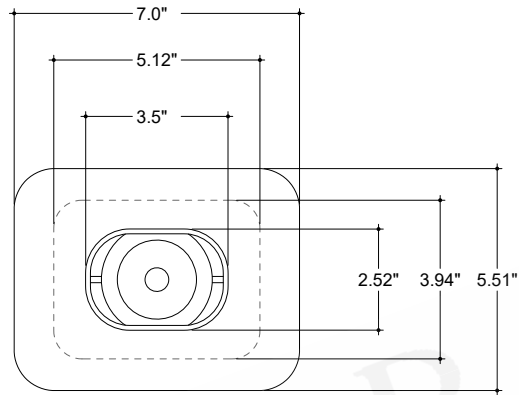

ITEM: 6700-0004

Overall Dimensions

Height: 20"  
Width: 7.0"  
Depth: 5.5"

TOP VIEW

FRONT VIEW