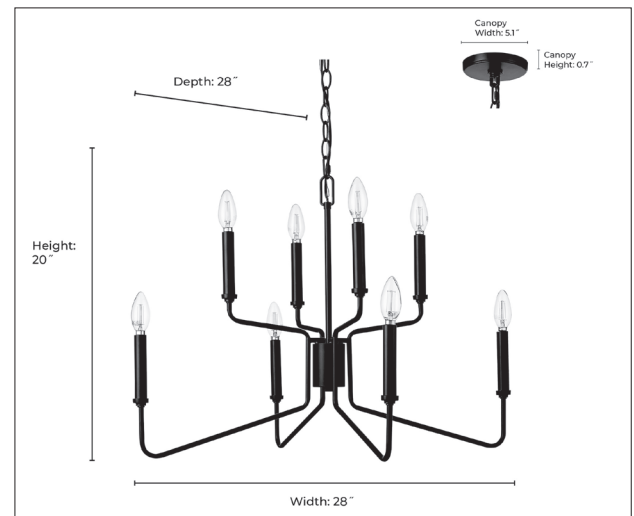

29008 PN

Millennium Lighting
105 Declaration Drive
McDonough, GA 30253
www.millenniumlighting.com