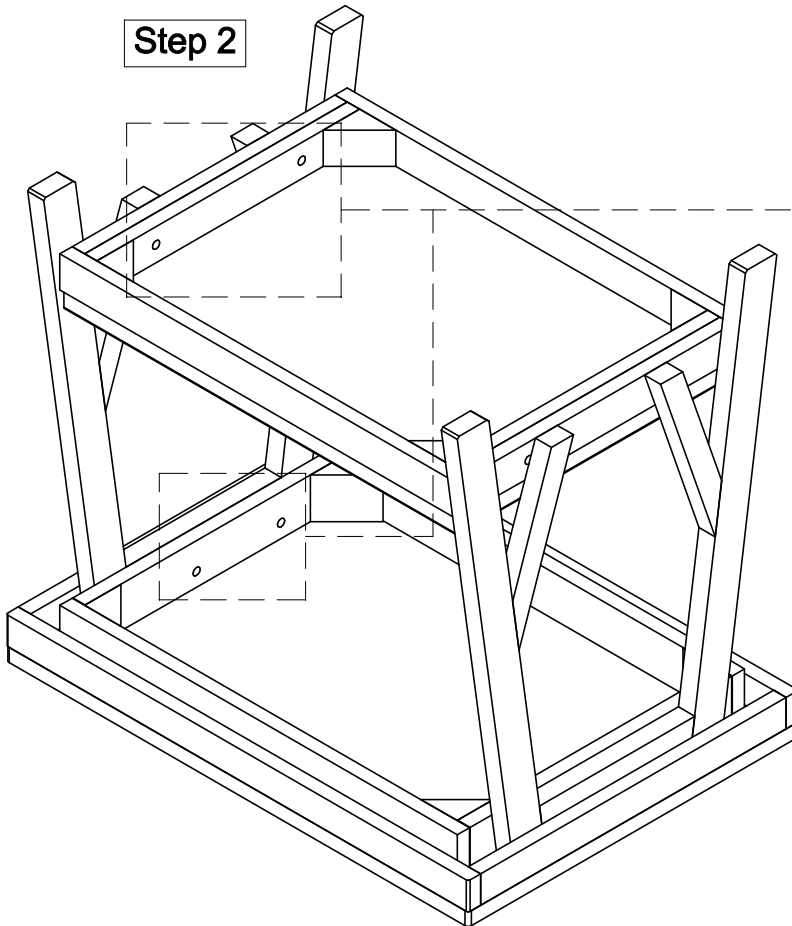

Thank you for purchasing this quality product from A.R.T. Furniture. Be sure to check all packing material for parts which may have come loose inside the carton during shipment. Identify and count all parts and compare with the parts list below.

**Note:** Some furniture is heavy, it is recommended that two people assembly this item to avoid injury or damage.

**Step 2**

**Step 1**

Don't tight the bolt all the way at

No.	Hardware List		
A		$\frac{5}{16}$ " Flat Washer	8
B		$\frac{5}{16}$ " Lock Washer	8
C		$\frac{5}{16}$ " x 1- $\frac{1}{4}$ " Bolt	8
D		4mm Allen Wrench	1

Parts List			
1		Table Top	1
2		Connecting Plate	1
3		Leg frame	2